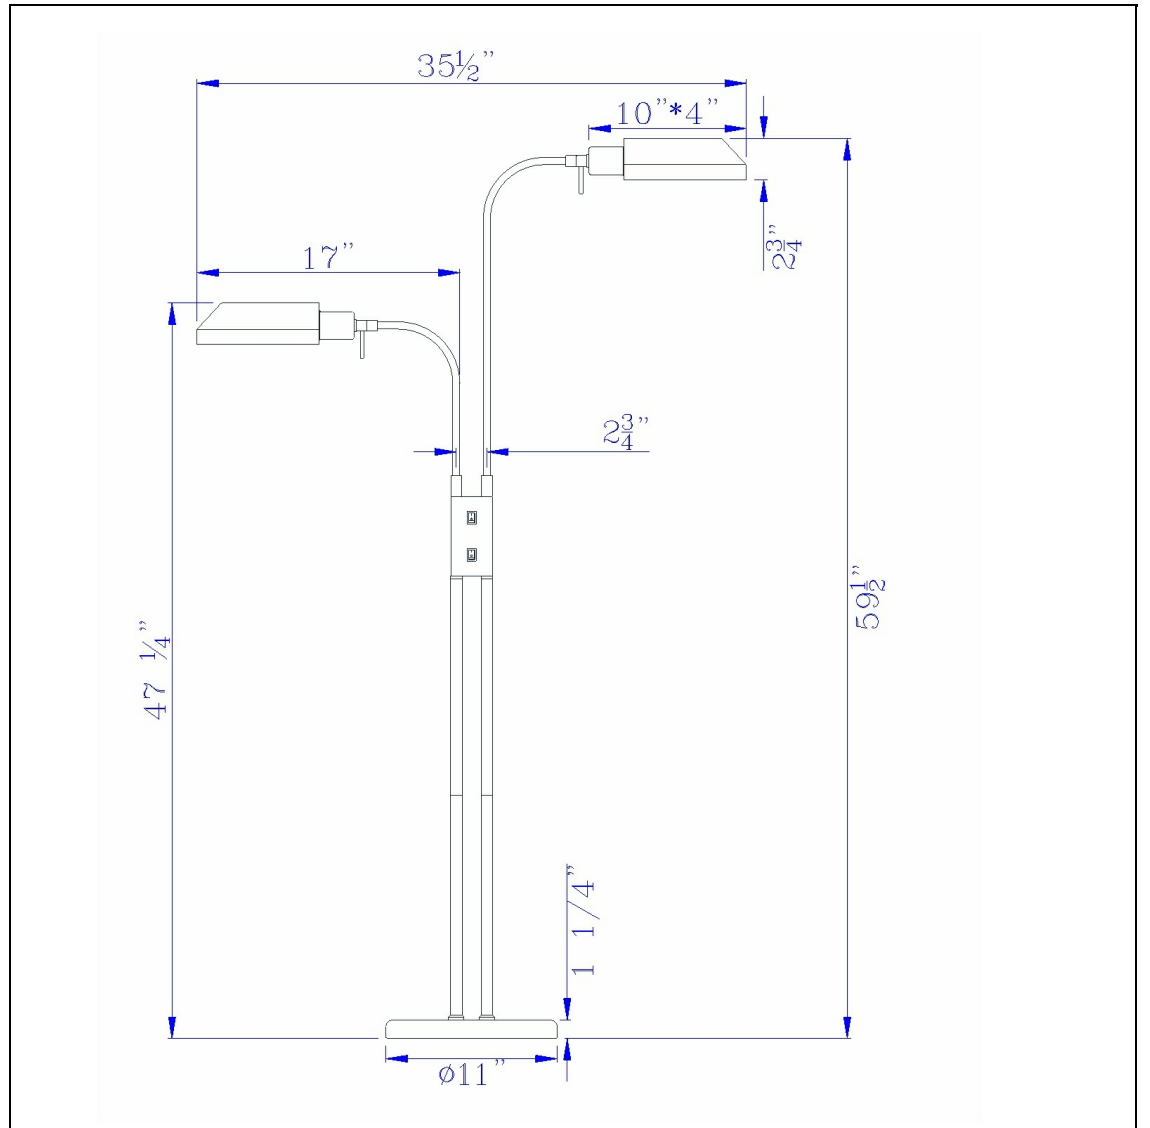

Product No. **BO-127FL-2L-AB**

Description

60W X 2 Pharmacy Dual Height Floor Lamp
With On Off Rocker Switch
Durable Metal Construction
Ships in One Carton
Double Rocker Switch
Adjustable Head
58" Height Metal Floor Lamp in Antique
Brass

Technical Specifications

UPC	020193067284	Shade Top1	10.00
Wattage	60WX2	Shade Top2	4.00
CRI	N/A	Shade Bottom1	10.00
Lumen	N/A	Shade Bottom2	4.00
Switch Type	On/Off	Shade Side	2.75
Bulb Base	E26	Carton 1 Dimensions	32.50 x 4.80 x 25.30
Number of Lights	2	Carton 2 Dimensions	0.00 x 0.00 x 25.30
Color	Antique Brass	Package Dimensions	L: 25.30 W: 4.80 H: 32.50
Base Color	Antique Brass		