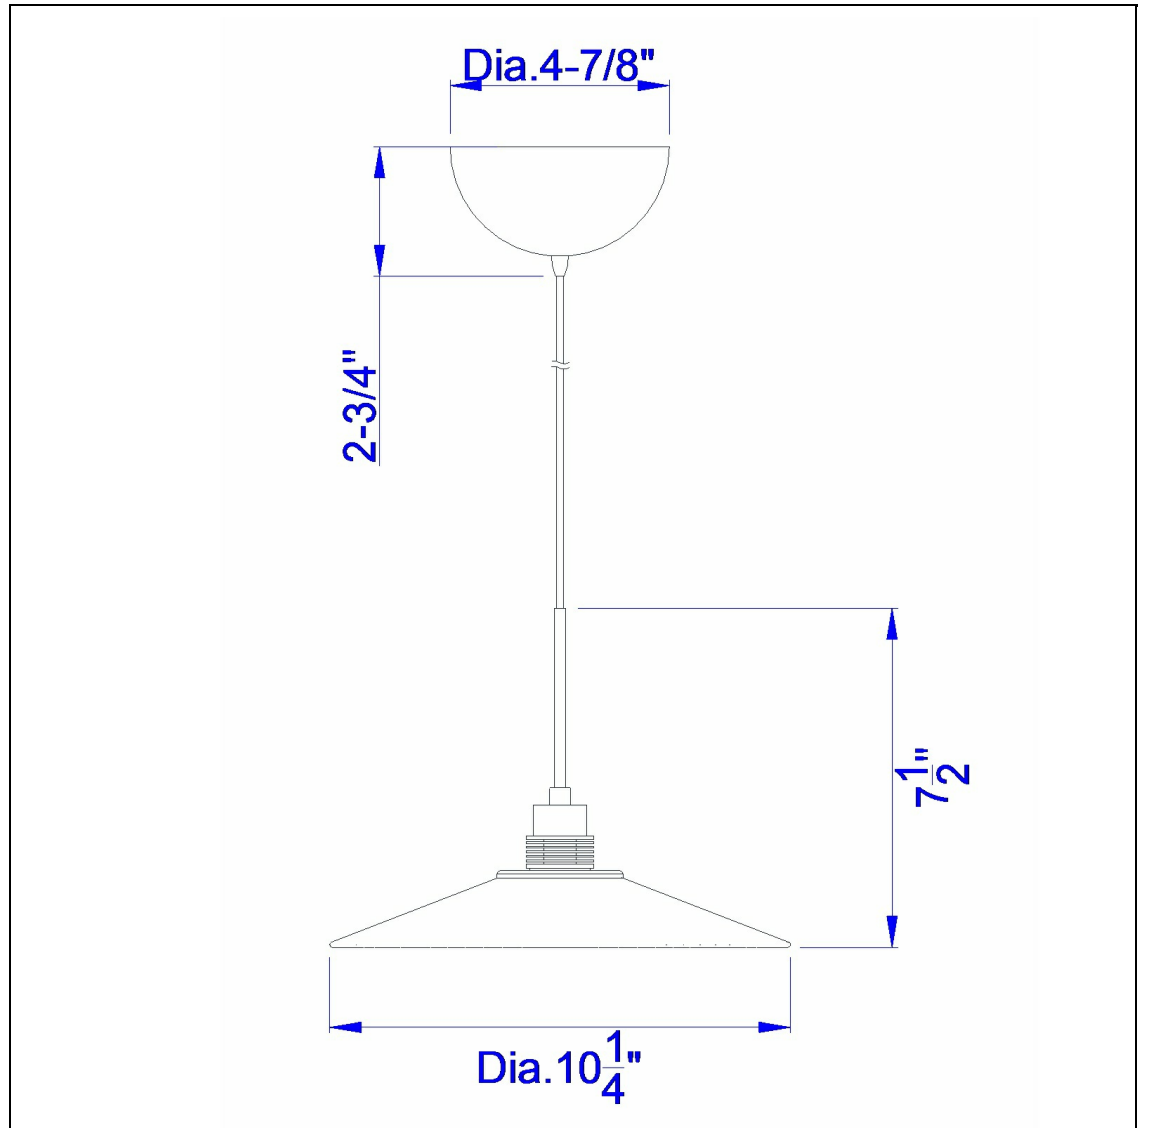

Product No. **UPL-715-MTL**

Description

Dimmable LED 9W, 3500K, Pendant  
Durable Metal and Glass Construction  
Ships in One Carton  
Canopy Included  
3000K Color Temperature  
Light Bulb Included  
Dimmable with Lutron dimmers #: DVCL-153P, SCL-153P, AYCL-153P, CTCL-153P, DVCL-253P, DVSCLL-253P,  
Dimmable with Lutron dimmers #: DVCL-153P, SCL-153P, AYCL-153P, CTCL-153P, DVCL-253P, DVSCLL-253P,  
10.2" Tall Glass and Metal LED Pendant with Brushed Steel Cord

Technical Specifications

<b>UPC</b>	020193067284	<b>Carton 1 Dimensions</b>	0.00 x 19.00 x 19.00
<b>Wattage</b>	LED 8W	<b>Carton 2 Dimensions</b>	0.00 x 0.00 x 19.00
<b>CRI</b>	85	<b>Package Dimensions</b>	L: 19.00 W: 19.00
<b>Lumen</b>	480		
<b>Switch Type</b>	Hardwired		
<b>Bulb Base</b>	LED		
<b>Number of Lights</b>	1		
<b>Color</b>	Clear		
<b>Base Color</b>	Brushed Steel		