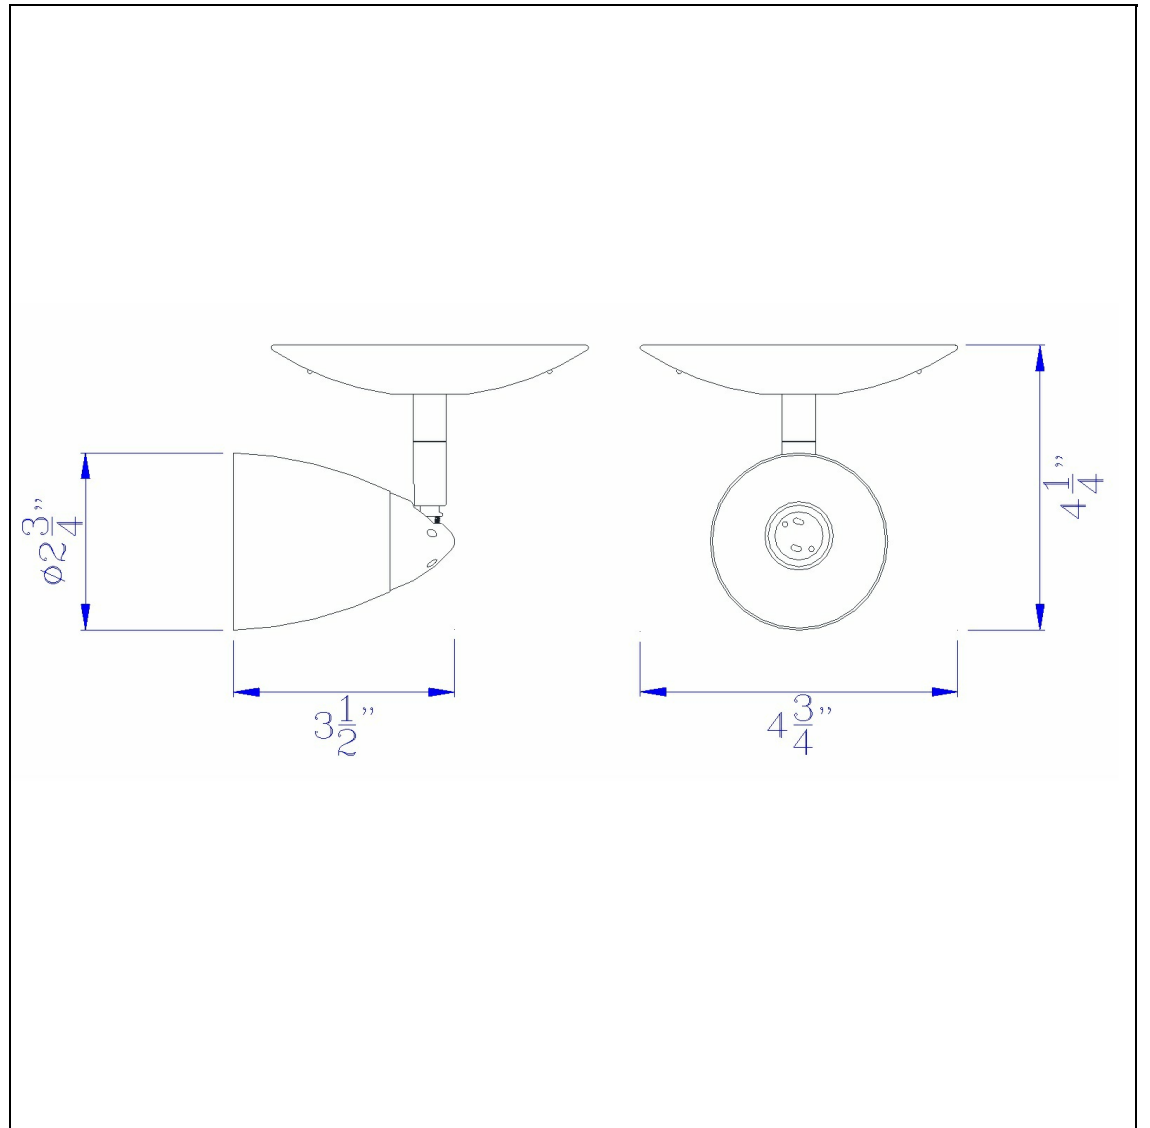

Product No. **SL-954-1-BKBRED**

Description

1 light, Orbit, round, 120V, GU-10, 50W each, bulbs included
Durable Metal Construction
Ships in One Carton
Bulb Included
Can Be Mounted on Wall or Ceiling
Includes a 5.5 Foot Cord with Inline Switch
5.25" Inch Plug in Serpentine Fixture with Shade

Technical Specifications

UPC	020193067284
Wattage	50W
Switch Type	Hardwired
Bulb Base	GU-10
Number of Lights	1
Color	Black
Base Color	Black

Carton 1 Dimensions	0.00 x 0.00 x 8.00
Carton 2 Dimensions	0.00 x 0.00 x 8.00
Package Dimensions	L: 8.00