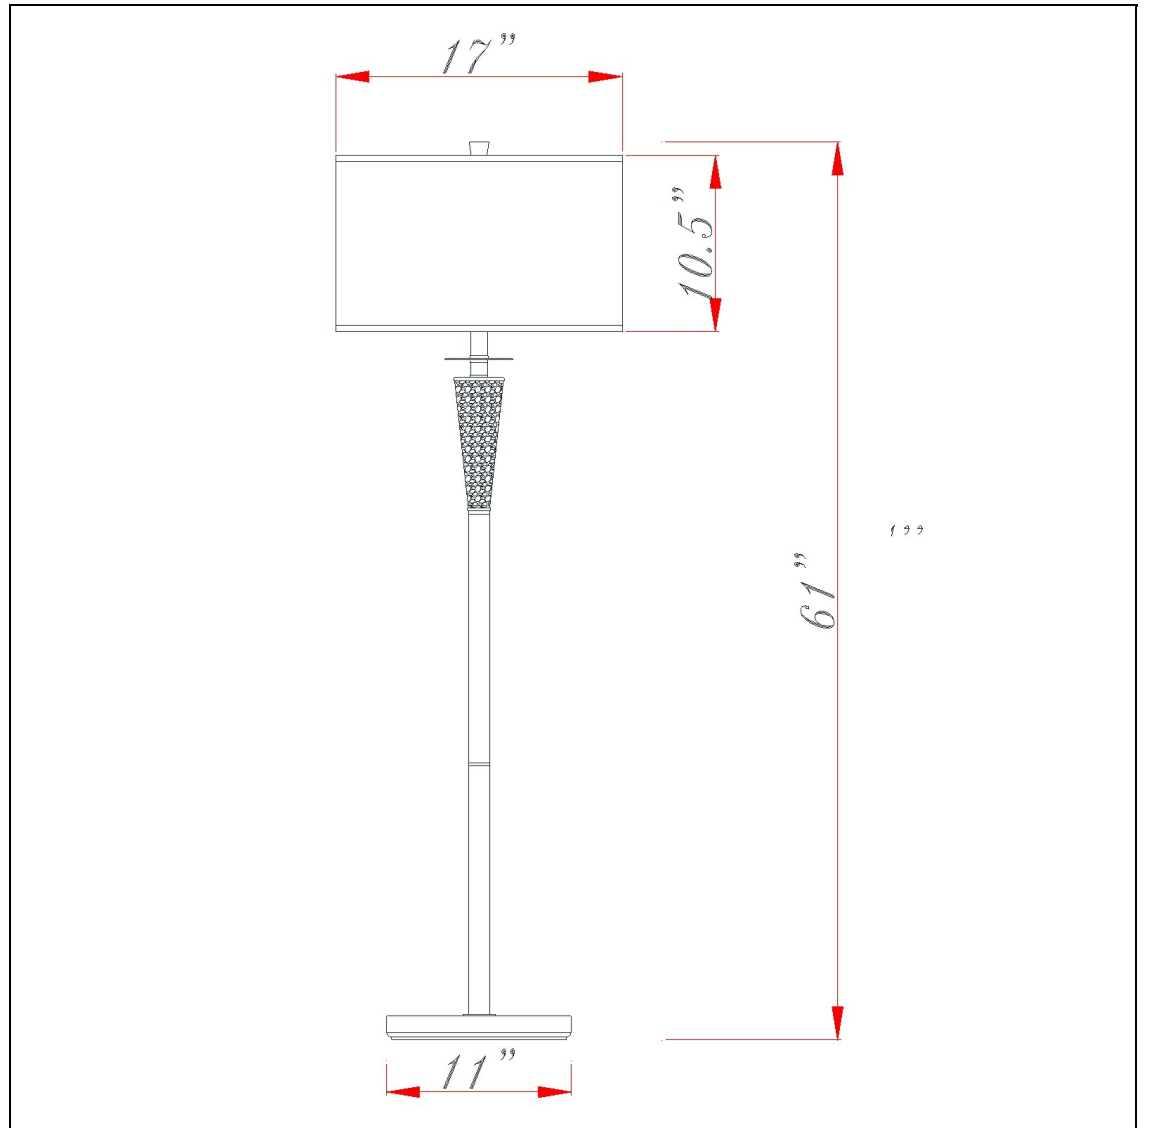

Product No. **LA-8002FL-1BS**

Description

100W Fl Lp W/On Off Push Thru Swch
Durable Metal Construction
Little to no Assembly Required
Push Thru Switch on Neck of Lamp
Fabric Shade Included
UL listed
UL listed
61" Height Metal Floor Lamp in Brushed Steel and Black

Technical Specifications

UPC	020193067284	Carton 1 Dimensions	21.30 x 6.90 x 21.30
Wattage	100W	Carton 2 Dimensions	11.00 x 0.00 x 21.30
CRI	N/A	Carton 3 Dimensions	18.00 x 4.00 x 18.00
Lumen	N/A	Package Dimensions	L: 21.30 W: 6.90 H: 21.30
Switch Type	On/Off Push Thru		
Bulb Base	E26		
Number of Lights	1		
Color	Brushed Steel		
Base Color	Brushed Steel		