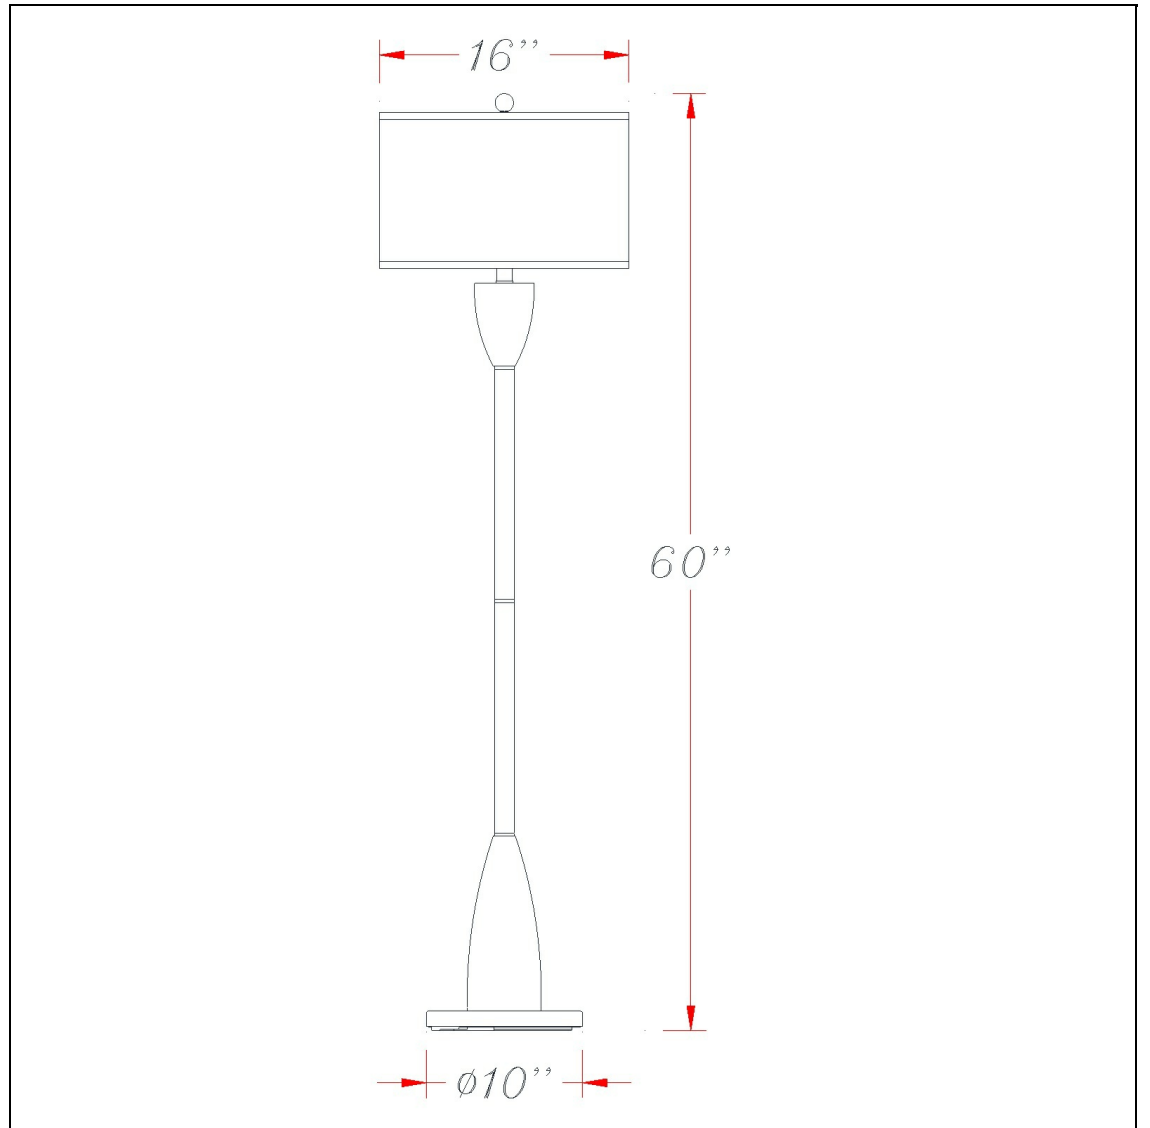

Product No. **LA-60006FL-2**

Description

100W Metal/Resin Fl Lp  
Durable Metal Construction  
Brown Stripe Fabric Drum Shade Included  
Spider Type Shade  
6 Foot Cord Plug  
UL listed  
UL listed  
60" Tall Floor Lamp in Brushed  
Steel/Esspresso Finish

Technical Specifications

<b>UPC</b>	020193067284	<b>Carton 1 Dimensions</b>	21.80 x 8.30 x 13.00
<b>Wattage</b>	100W	<b>Carton 2 Dimensions</b>	0.00 x 0.00 x 13.00
<b>CRI</b>	N/A	<b>Carton 3 Dimensions</b>	17.00 x 17.00 x 11.00
<b>Lumen</b>	N/A	<b>Package Dimensions</b>	L: 13.00 W: 8.30 H: 21.80
<b>Switch Type</b>	On/Off		
<b>Bulb Base</b>	E26		
<b>Number of Lights</b>	1		
<b>Color</b>	Brushed Steel/Wood		
<b>Base Color</b>	Brushed Steel/Esspresso		