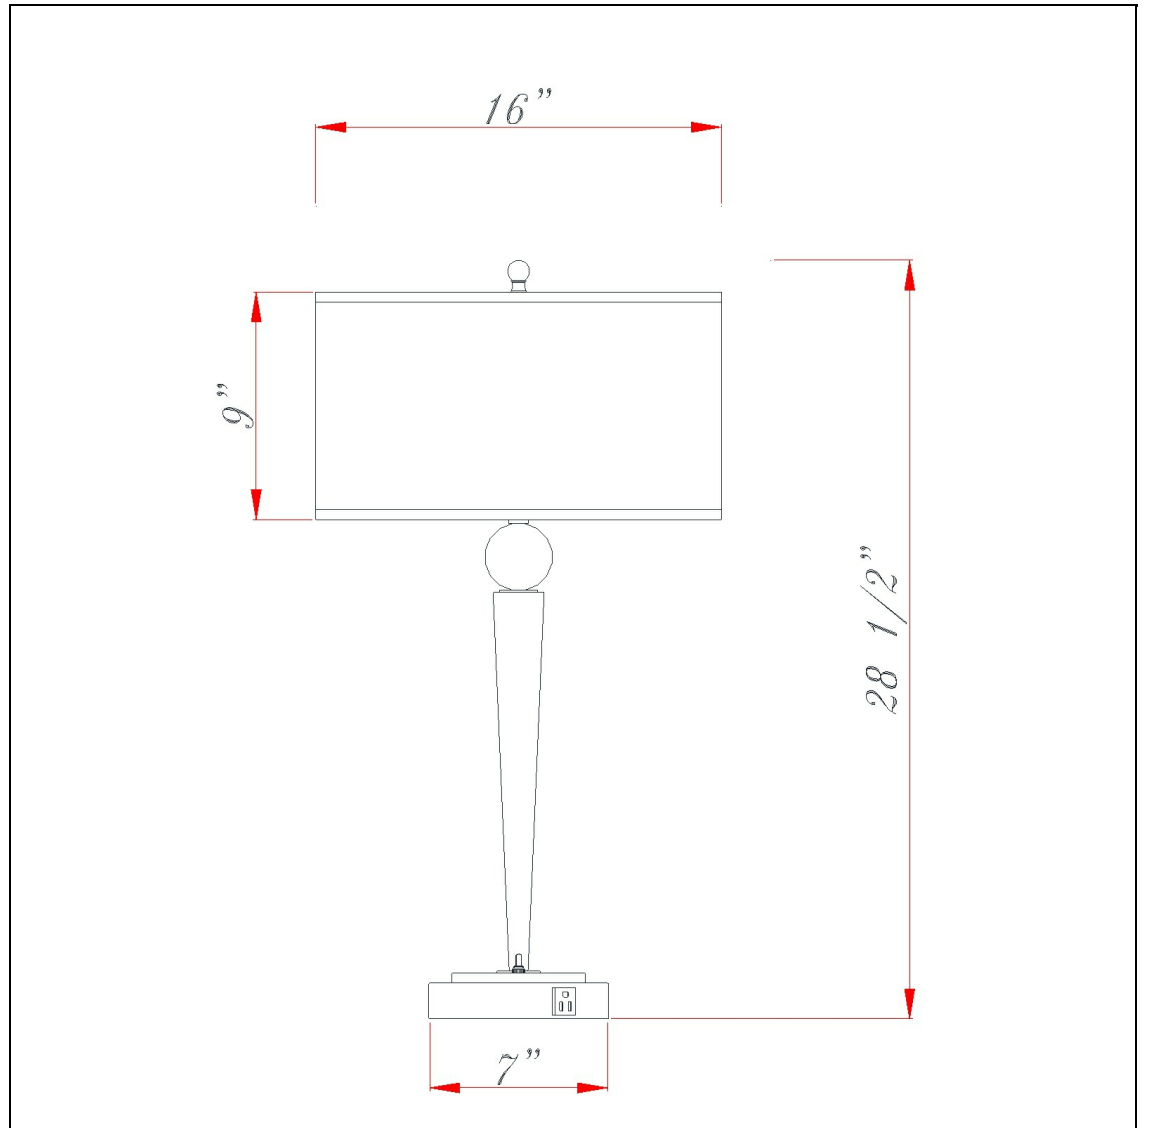

Product No. **LA-2007NS-2CH**

Description

60W X 2 Metal N/S Lamp W/1 Outlet  
Durable Metal Construction  
Little to no Assembly Required  
Ships in One Carton  
Includes One Power Outlet  
UL listed  
60W X 2 METAL N/S LAMP W/1 OUTLET

Technical Specifications

<b>UPC</b>	020193067284	<b>Carton 1 Dimensions</b>	23.30 x 10.50 x 23.30
<b>Wattage</b>	60WX2	<b>Carton 2 Dimensions</b>	0.00 x 0.00 x 23.30
<b>Switch Type</b>	On/Off Rocker	<b>Package Dimensions</b>	L: 23.30 W: 10.50 H: 23.30
<b>Bulb Base</b>	E26		
<b>Number of Lights</b>	2		
<b>Color</b>	Chrome		