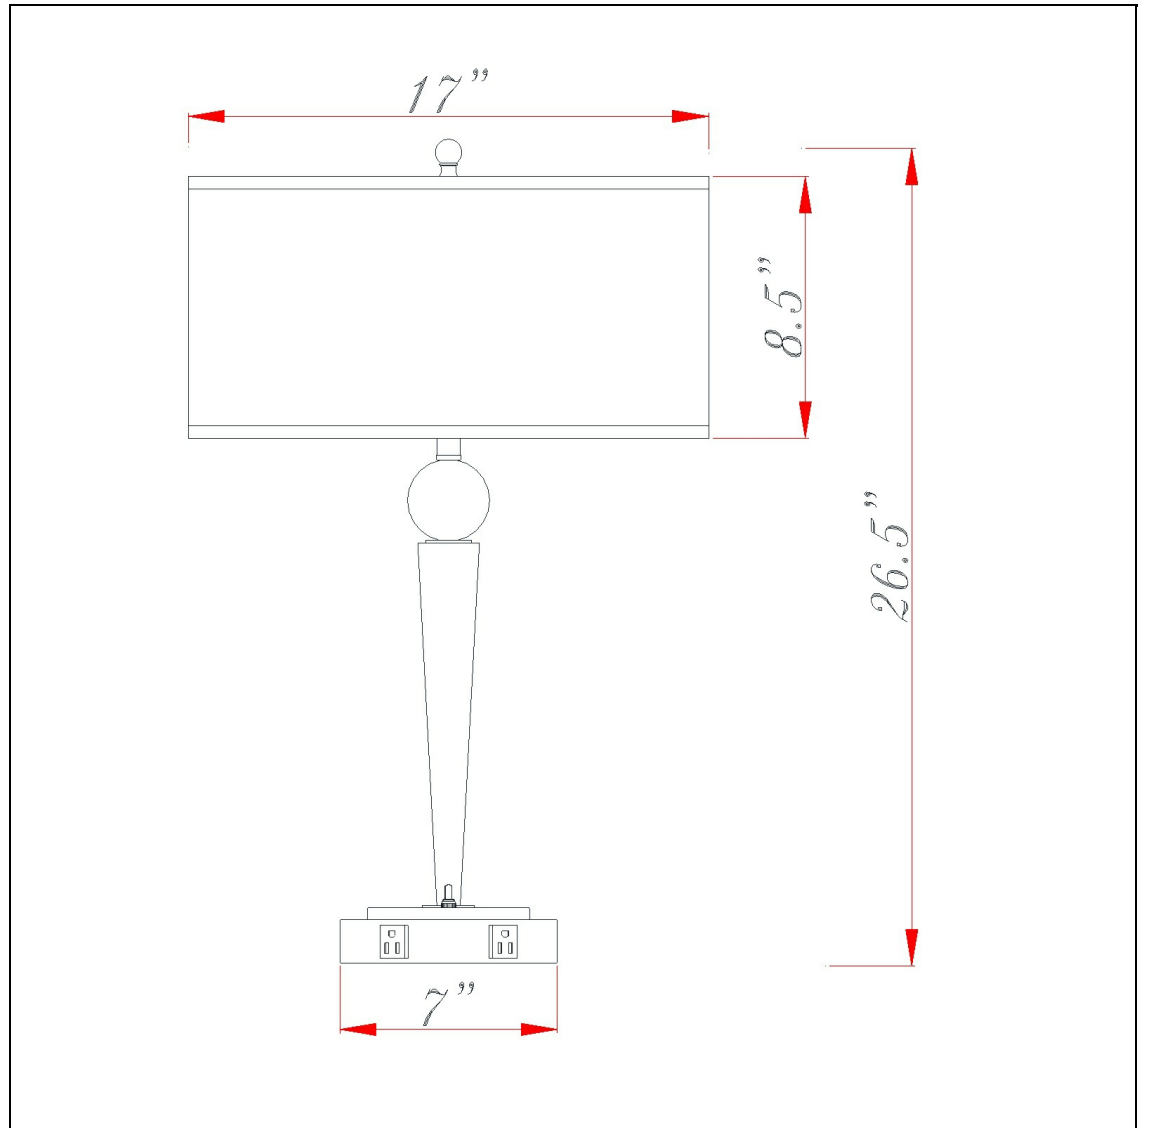

Product No. **LA-2007DK-1CH**

Description

60W X 2 DESK LAMP W/2 OUTLETS
Durable Metal Construction
Little to no Assembly Required
Ships in One Carton
Includes Two Power Outlets Built into Base
UL listed
60W X 2 DESK LAMP W/2 OUTLETS

Technical Specifications

UPC	020193067284	Carton 1 Dimensions	22.50 x 9.50 x 22.50
Wattage	60WX2	Carton 2 Dimensions	0.00 x 0.00 x 22.50
Switch Type	On/Off Rocker	Package Dimensions	L: 22.50 W: 9.50 H: 22.50
Bulb Base	E26		
Number of Lights	2		
Color	Chrome		