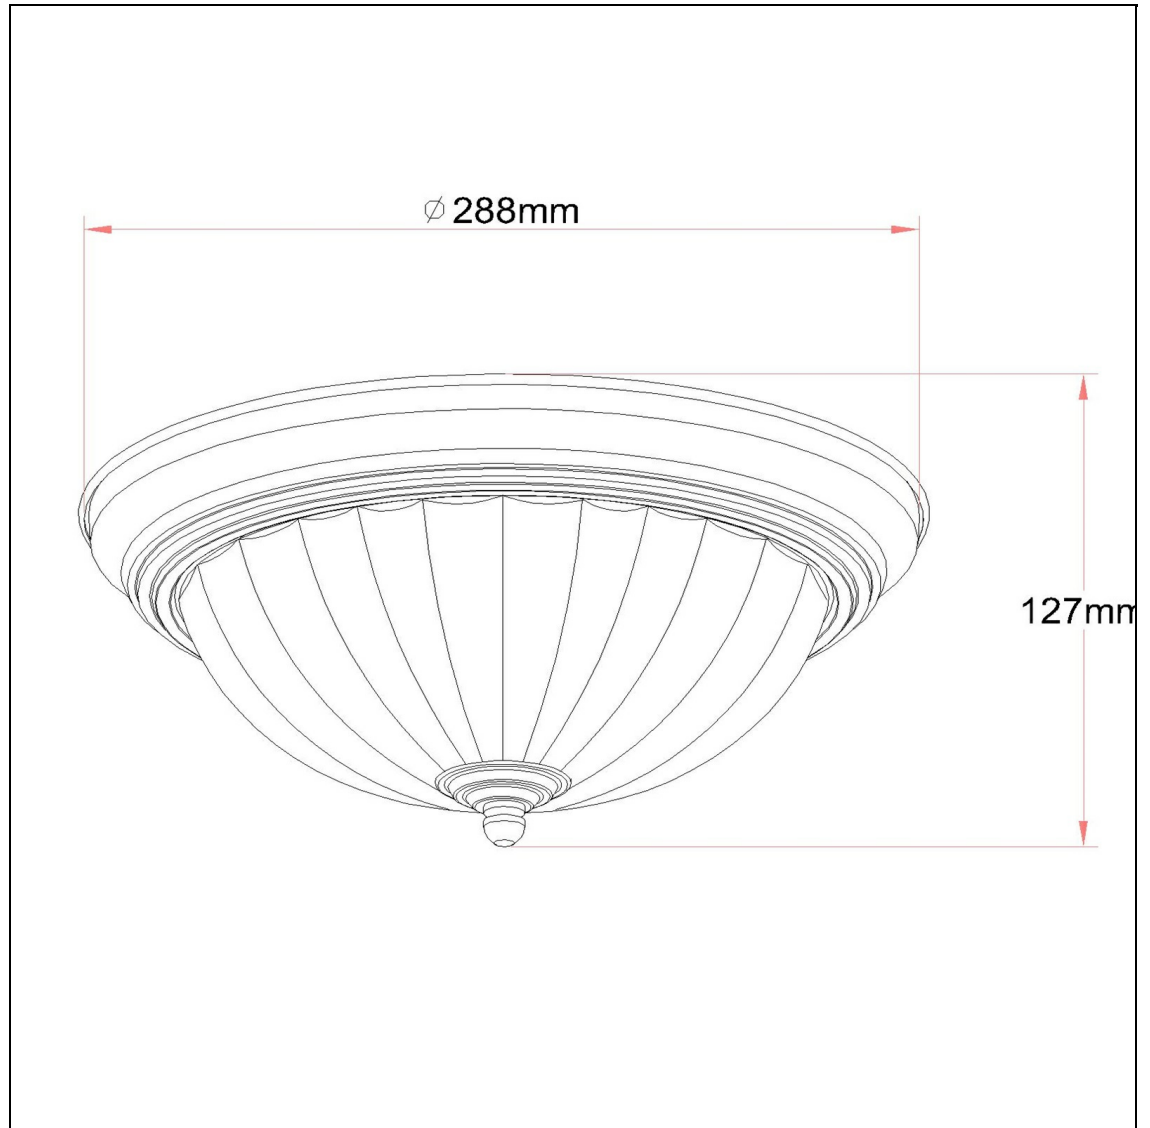

Product No. **LA-180S-PB**

Description

18W Ceiling Lamp
Durable Metal Construction
Glass dome shade
Ships in one carton
Little to no assembly required
UL listed
Polished brass trim
flush mount ceiling
Decorative finial
6" Height Ceiling Lamp in Polished Brass

Technical Specifications

UPC	020193067284	Carton 1 Dimensions	18.30 x 12.90 x 18.30
Wattage	18W	Carton 2 Dimensions	0.00 x 0.00 x 18.30
CRI	N/A	Package Dimensions	L: 18.30 W: 12.90 H: 18.30
Lumen	N/A		
Switch Type	Hardwired		
Bulb Base	PLC		
Number of Lights	1		
Color	Plated Brass		
Base Color	Polished Brass		