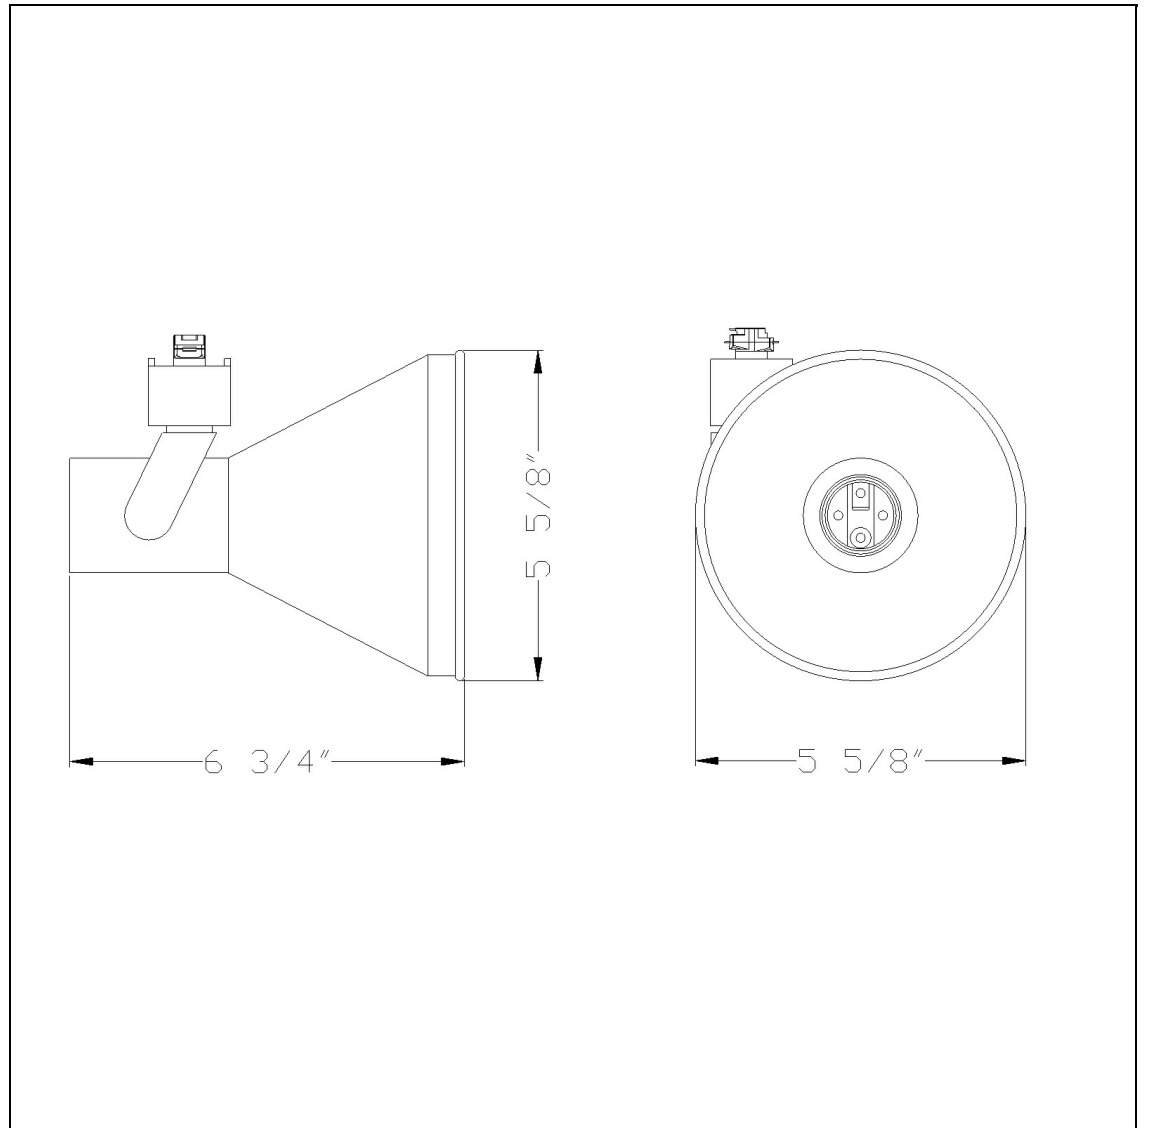

Product No. **HT-973-BK**

Description

CFL,120V,50W MAX, W/ REFLECTOR
Durable Metal Construction
+90 degree from horizontal
120V, 75W max
355 Degree Rotation Capability
Ships in one Carton
Ships in one Carton

Technical Specifications

UPC	020193067284
Wattage	50W
Switch Type	Track
Bulb Base	Medium base
Number of Lights	1
Color	Black
Base Color	1

Carton 1 Dimensions	9.00 x 12.60 x 18.50
Carton 2 Dimensions	0.00 x 0.00 x 18.50
Package Dimensions	L: 18.50 W: 12.60 H: 9.00