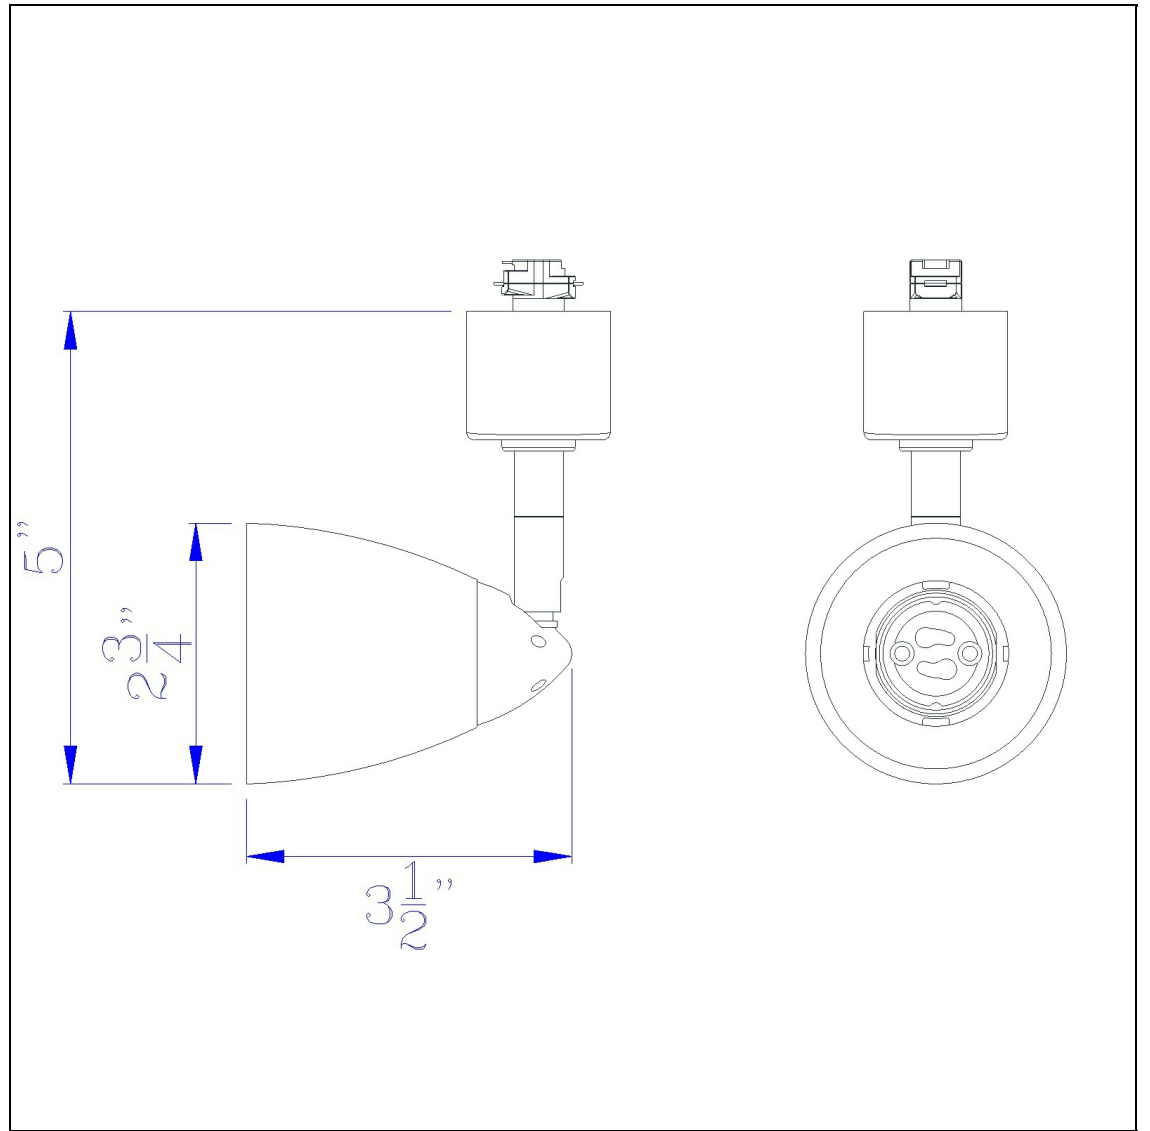

Product No. **HT-954-DB**

Description

GU-10,120V,50W, Twist And Turn
Durable Metal Construction
Ships in One Carton
Compatible with HT Three Wire, Once Circuit
Track
Shade not included
Shade not included
2.62" Tall Serpentine Track Head Without
Shade

Technical Specifications

UPC	020193067284	Carton 1 Dimensions	12.00 x 13.90 x 14.90
Wattage	50W	Carton 2 Dimensions	0.00 x 0.00 x 14.90
CRI	N/A	Package Dimensions	L: 14.90 W: 13.90 H: 12.00
Lumen	N/A		
Switch Type	Track		
Bulb Base	GU-10		
Number of Lights	1		
Color	Dark Bronze		
Base Color	Dark Bronze		