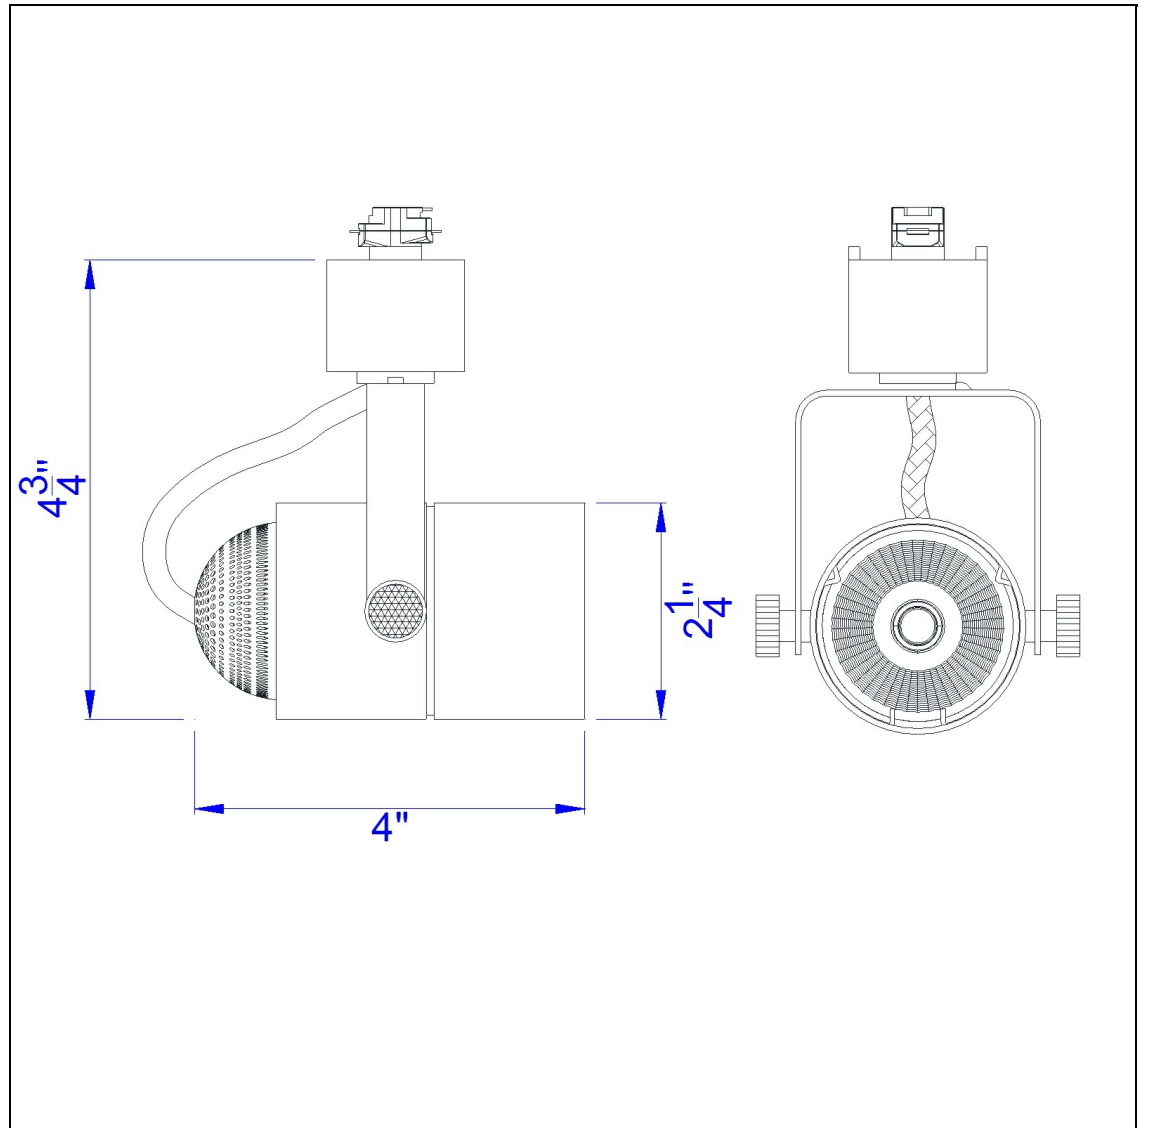

Product No. HT-610-DB

Description

Ac 10W, 3300K, 650 Lumen, Dimmable integrated LED Track Fixture
Durable Metal Construction
Adjustable head led track fixture
24 degree beam spread
180 Degree Rotation Capability
Ships in one Carton
Ships in one Carton
Dimmable with Lutron Brand Dimmers: DVCL-153P, SCL-153P, AYCL-153P, CTCL-153P, DVCL-253P, DVSCLL-253P, SE
4.8" Height Metal Track Head in Dark Bronze

Technical Specifications

UPC	020193067284	Carton 1 Dimensions	11.80 x 14.30 x 14.80
Wattage	LED 10W	Carton 2 Dimensions	0.00 x 0.00 x 14.80
CRI	90	Package Dimensions	L: 14.80 W: 14.30 H: 11.80
Lumen	650		
Switch Type	Track		
Bulb Base	LED		
Number of Lights	1		
Color	Dark Bronze		
Base Color	Dark Bronze		