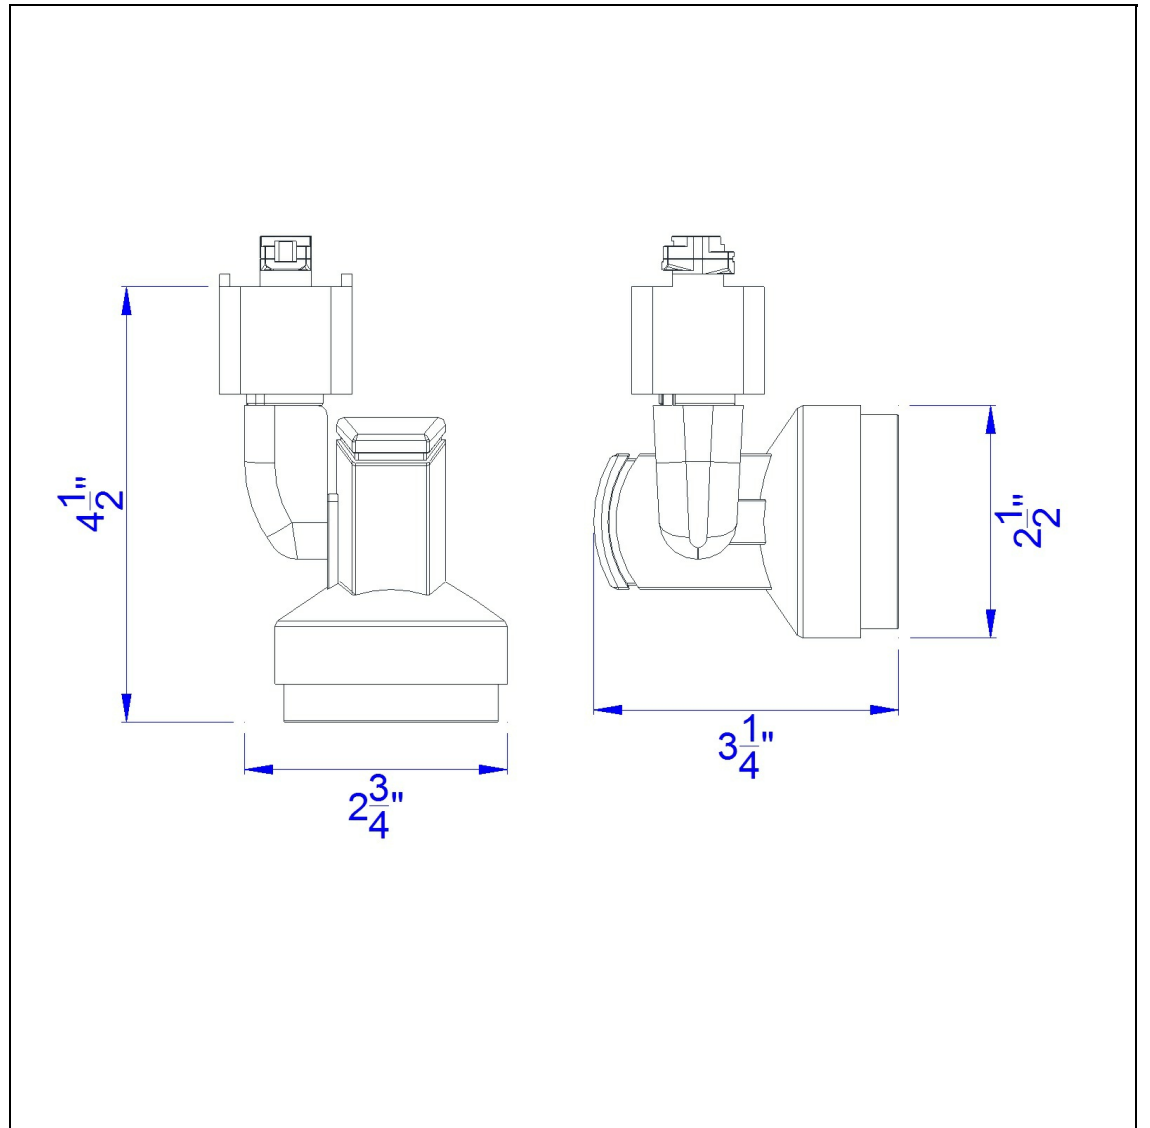

Product No. **HT-352-BS**

Description

Ac 10W, 3300K, 650 Lumen, Dimmable integrated LED Track Fixture  
Durable Metal Construction  
Adjustable head led track fixture  
24 Degree beam  
180 Degree Rotation Capability  
Ships in one Carton  
Ships in one Carton  
Dimmable with Lutron Brand Dimmers: DVCL-153P, SCL-153P,AYCL-153P,CTCL-153P,DVCL-253P,DVSCLL-253P,SE  
4.5" Height Metal Track Head in Brushed Steel

Technical Specifications

<b>UPC</b>	020193067284
<b>Wattage</b>	LED 10W
<b>CRI</b>	90
<b>Lumen</b>	650
<b>Switch Type</b>	Track
<b>Bulb Base</b>	LED
<b>Number of Lights</b>	1
<b>Color</b>	Brushed Steel
<b>Base Color</b>	Brushed Steel

<b>Carton 1 Dimensions</b>	13.60 x 9.60 x 12.80
<b>Carton 2 Dimensions</b>	0.00 x 0.00 x 12.80
<b>Package Dimensions</b>	L: 12.80 W: 9.60 H: 13.60