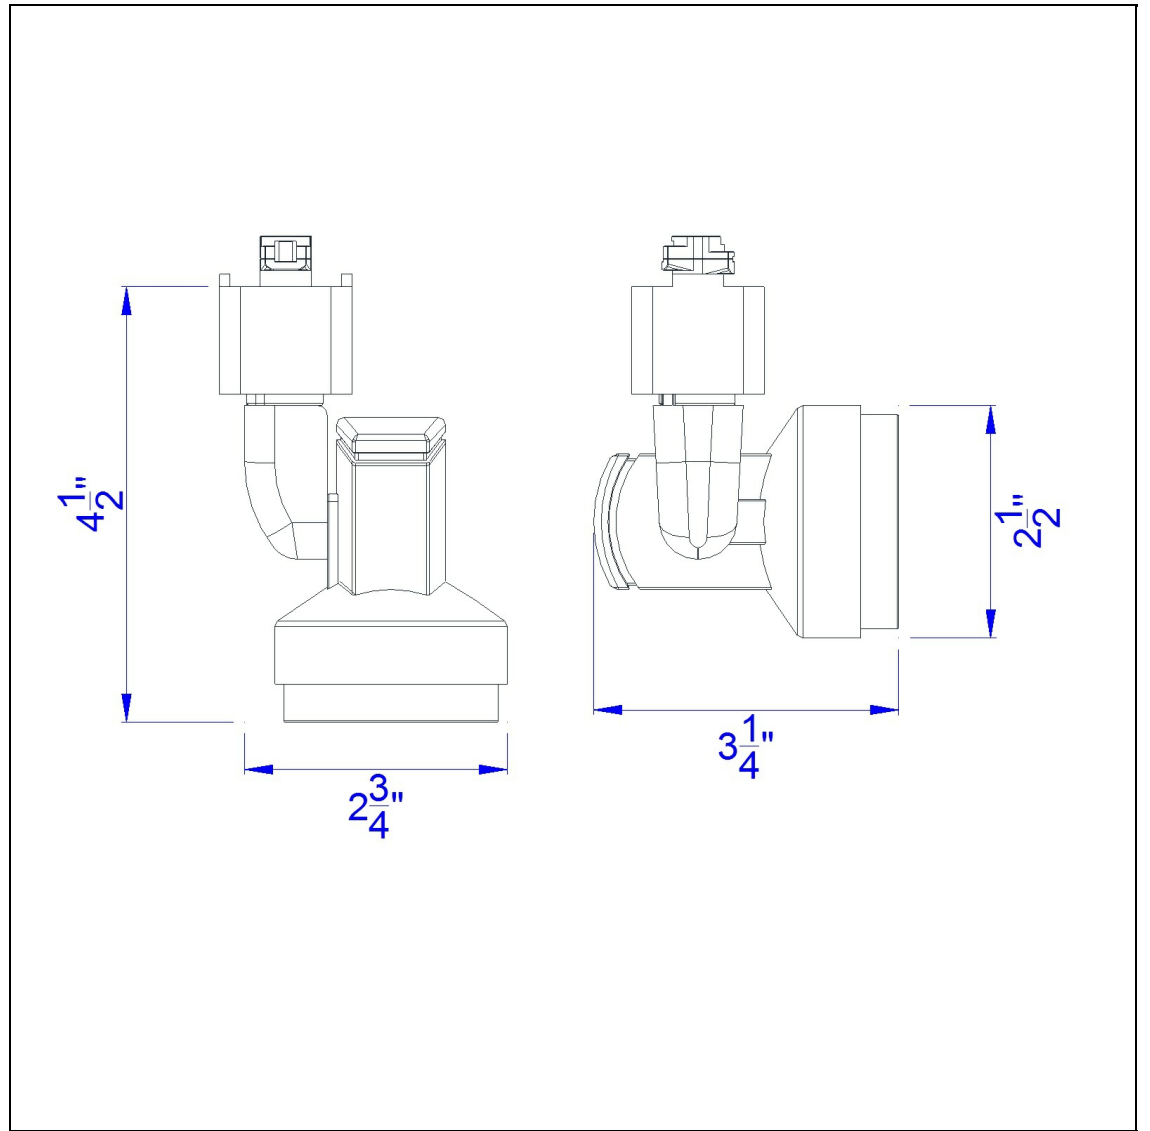

Product No. **HT-352-BK**

Description

Ac 10W, 3300K, 650 Lumen, Dimmable integrated LED Track Fixture
Durable Metal Construction
Adjustable head led track fixture
24 degree beam
180 Degree Rotation Capability
Ships in one Carton
Ships in one Carton
Dimmable with Lutron Brand Dimmers: DVCL-153P, SCL-153P,AYCL-153P,CTCL-153P,DVCL-253P,DVSCLL-253P,SE
4.5" Height Metal Track Head in Black

Technical Specifications

UPC	020193067284
Wattage	LED 10W
CRI	90
Lumen	650
Switch Type	Track
Bulb Base	LED
Number of Lights	1
Color	Black
Base Color	Black

Carton 1 Dimensions	13.60 x 9.60 x 12.80
Carton 2 Dimensions	0.00 x 0.00 x 12.80
Package Dimensions	L: 12.80 W: 9.60 H: 13.60