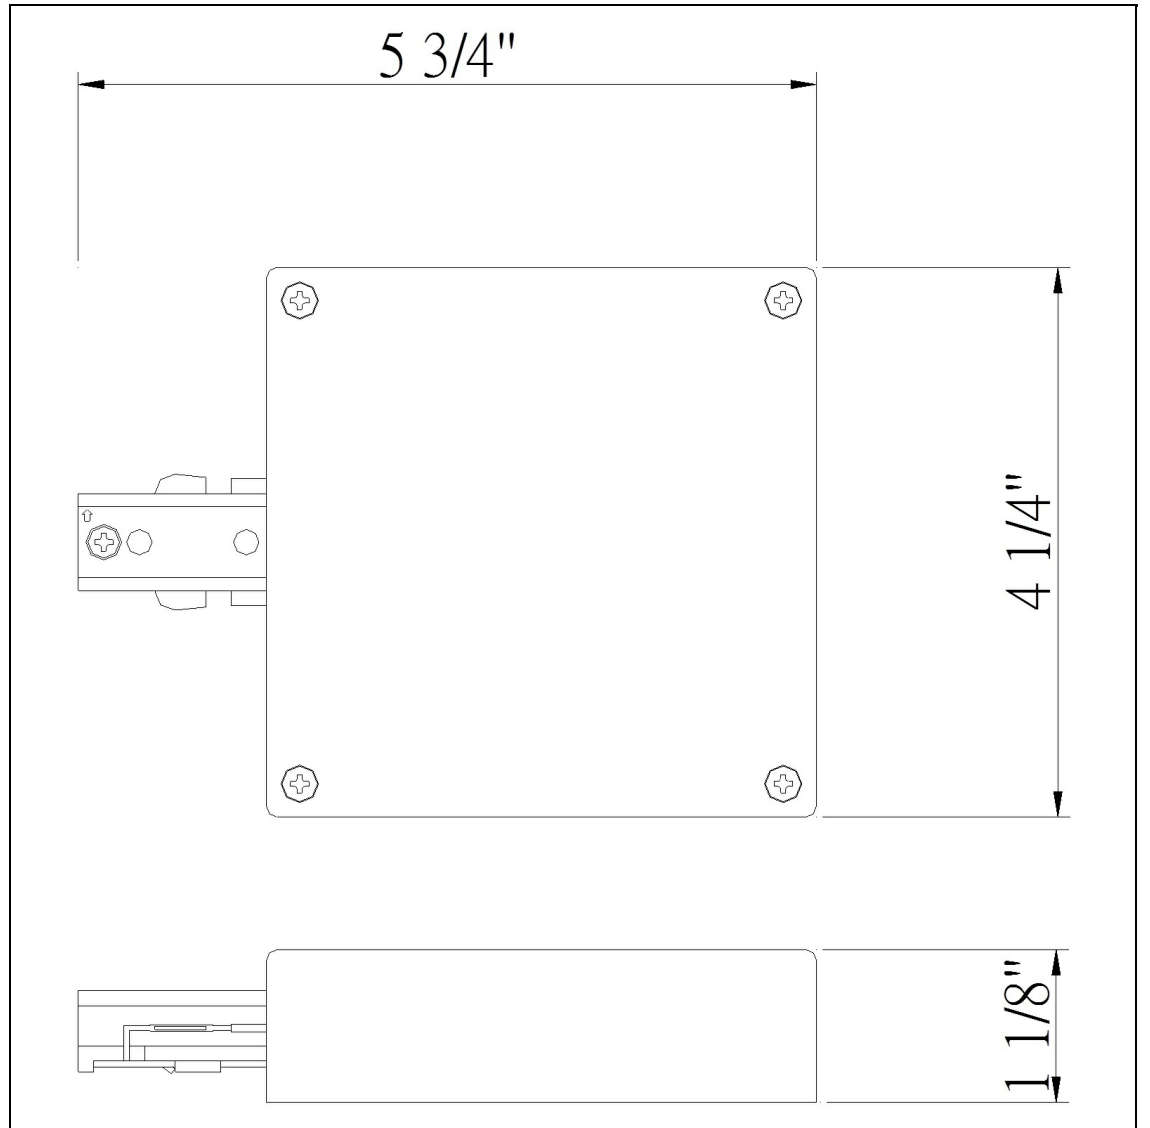

Product No. **HT-302-WH**

Description

T-Bar Mount Live End Feed
Durable Metal Construction
Ships in One Carton
No Assembly Required
Compatible with "H" Type Three Wire Single Circuit Track
Compatible with "H" Type Three Wire Single Circuit Track
1.1" T Bar Mount Live End Feed in White

Technical Specifications

UPC	020193067284
Wattage	N/A
CRI	N/A
Lumen	N/A
Switch Type	Track
Bulb Base	N/A
Number of Lights	N/A
Color	White
Base Color	White

Carton 1 Dimensions	7.00 x 16.00 x 30.90
Carton 2 Dimensions	0.00 x 0.00 x 30.90
Package Dimensions	L: 30.90 W: 16.00 H: 7.00