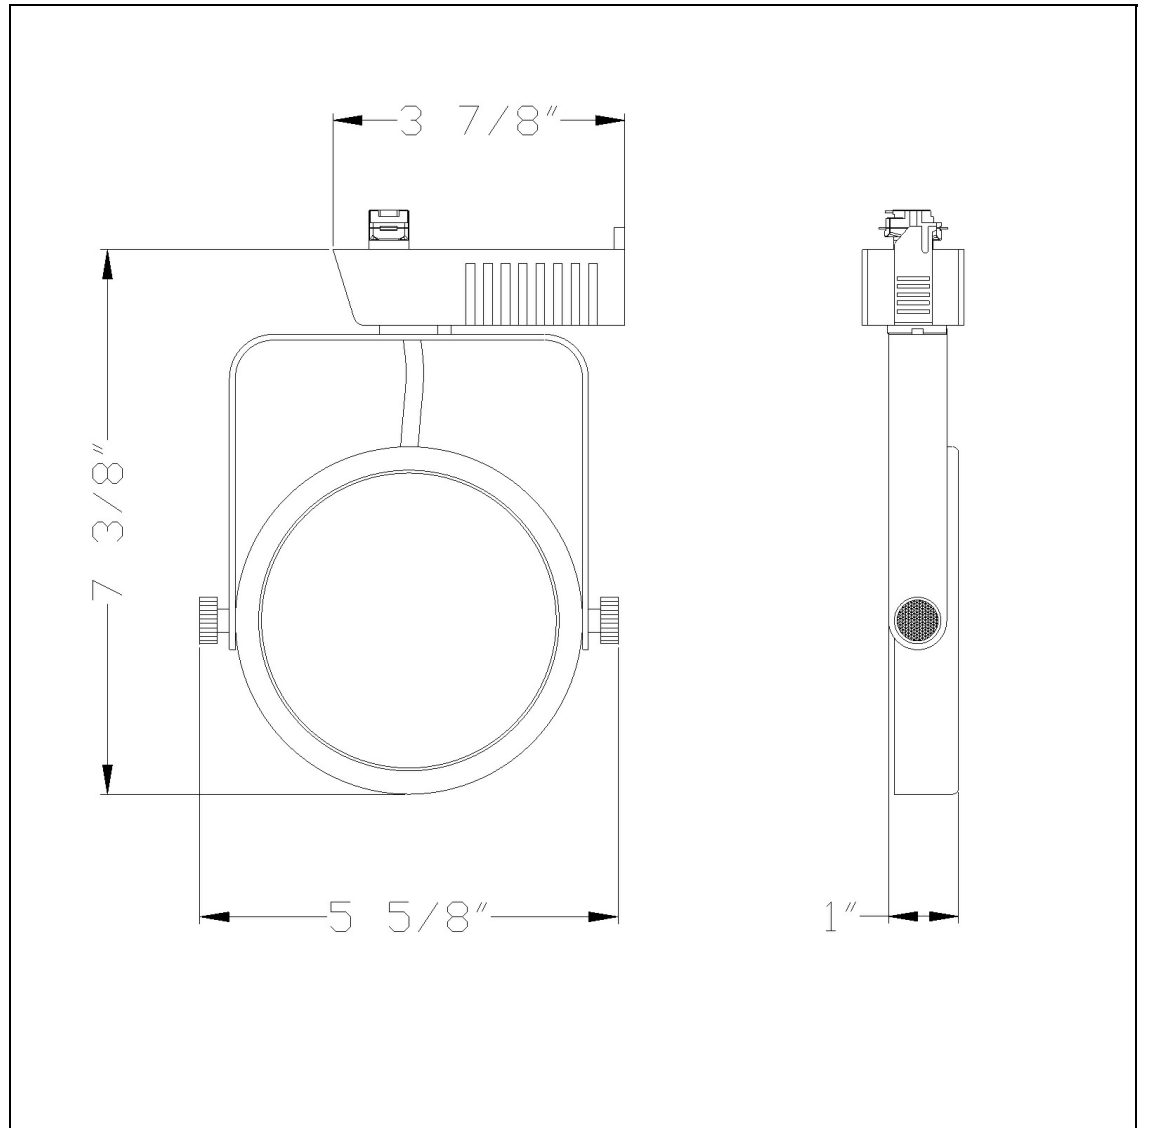

Product No. HT-296-BK

Description

Precise Beam Projection
Durable Plastic Construction
Ships in One Carton
No Assembly Required
Compatible with "H" Type Three Wire Single Circuit Track
90 degree from horizontal
355 Degree Rotation Capability
355 Degree Rotation Capability
7.4: Height Precibe Beam Projection in Black

Technical Specifications

UPC	020193067284
Wattage	50W
CRI	N/A
Lumen	N/A
Switch Type	Track
Bulb Base	N/A
Number of Lights	N/A
Color	Black
Base Color	Black

Carton 1 Dimensions	12.50 x 13.00 x 15.00
Carton 2 Dimensions	0.00 x 0.00 x 15.00
Package Dimensions	L: 15.00 W: 13.00 H: 12.50