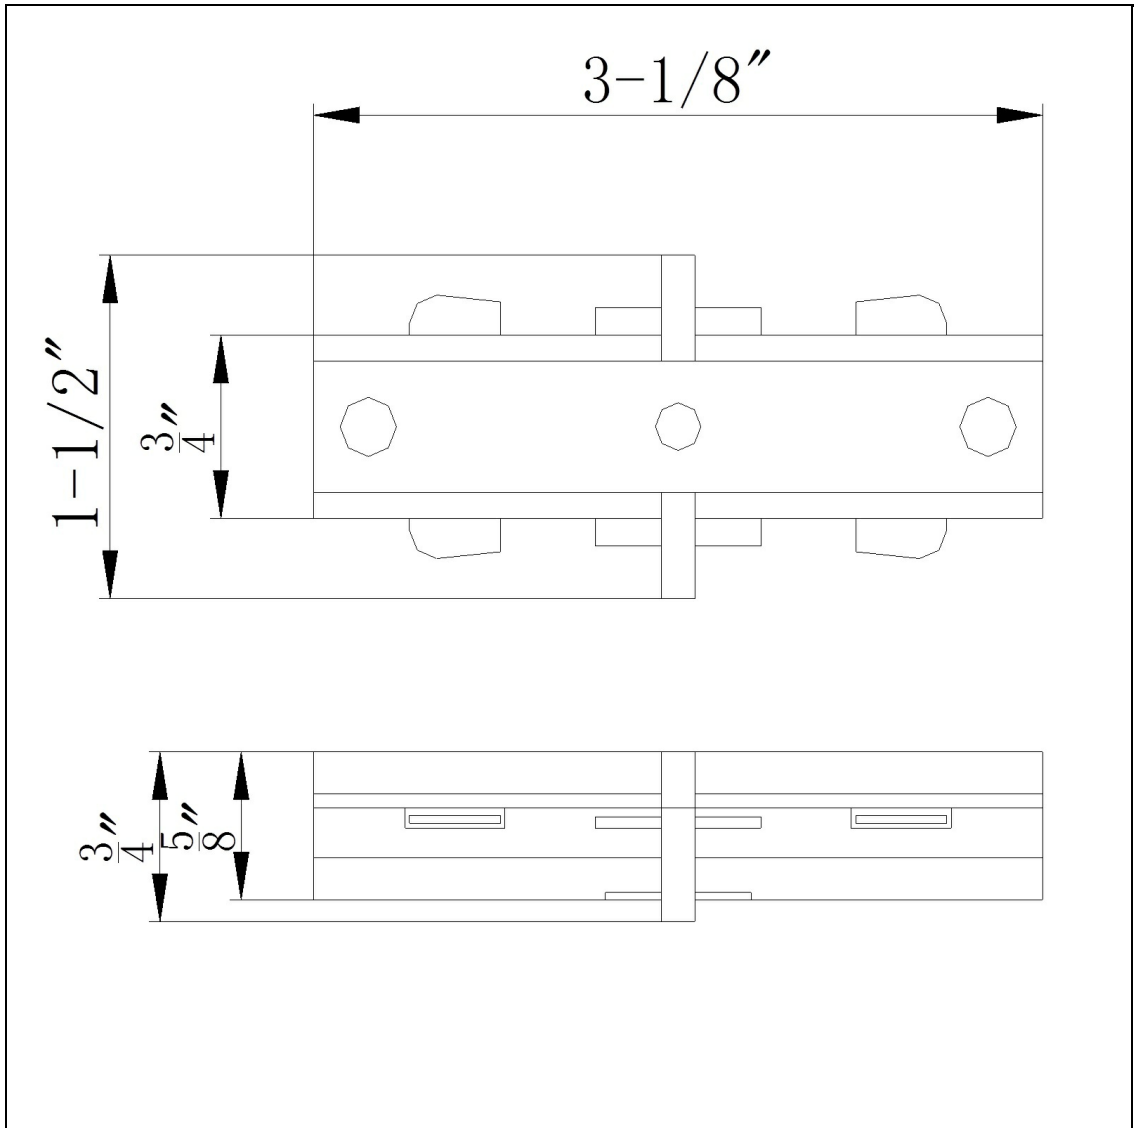

Product No. **HT-286-WH**

Description

Straight Connector (3 Wire)
Durable Plastic Construction
Ships in One Carton
No Assembly Required
Compatible with "H" Type Three Wire Single
Circuit Track
Adds 1/8" in length
Adds 1/8" in length
0.8" Height Straight Connector in White

Technical Specifications

UPC	020193067284	Carton 1 Dimensions	5.50 x 19.30 x 19.30
Wattage	N/A	Carton 2 Dimensions	0.00 x 0.00 x 19.30
CRI	N/A	Package Dimensions	L: 19.30 W: 19.30 H: 5.50
Lumen	N/A		
Switch Type	Track		
Bulb Base	N/A		
Number of Lights	N/A		
Color	White		
Base Color	White		