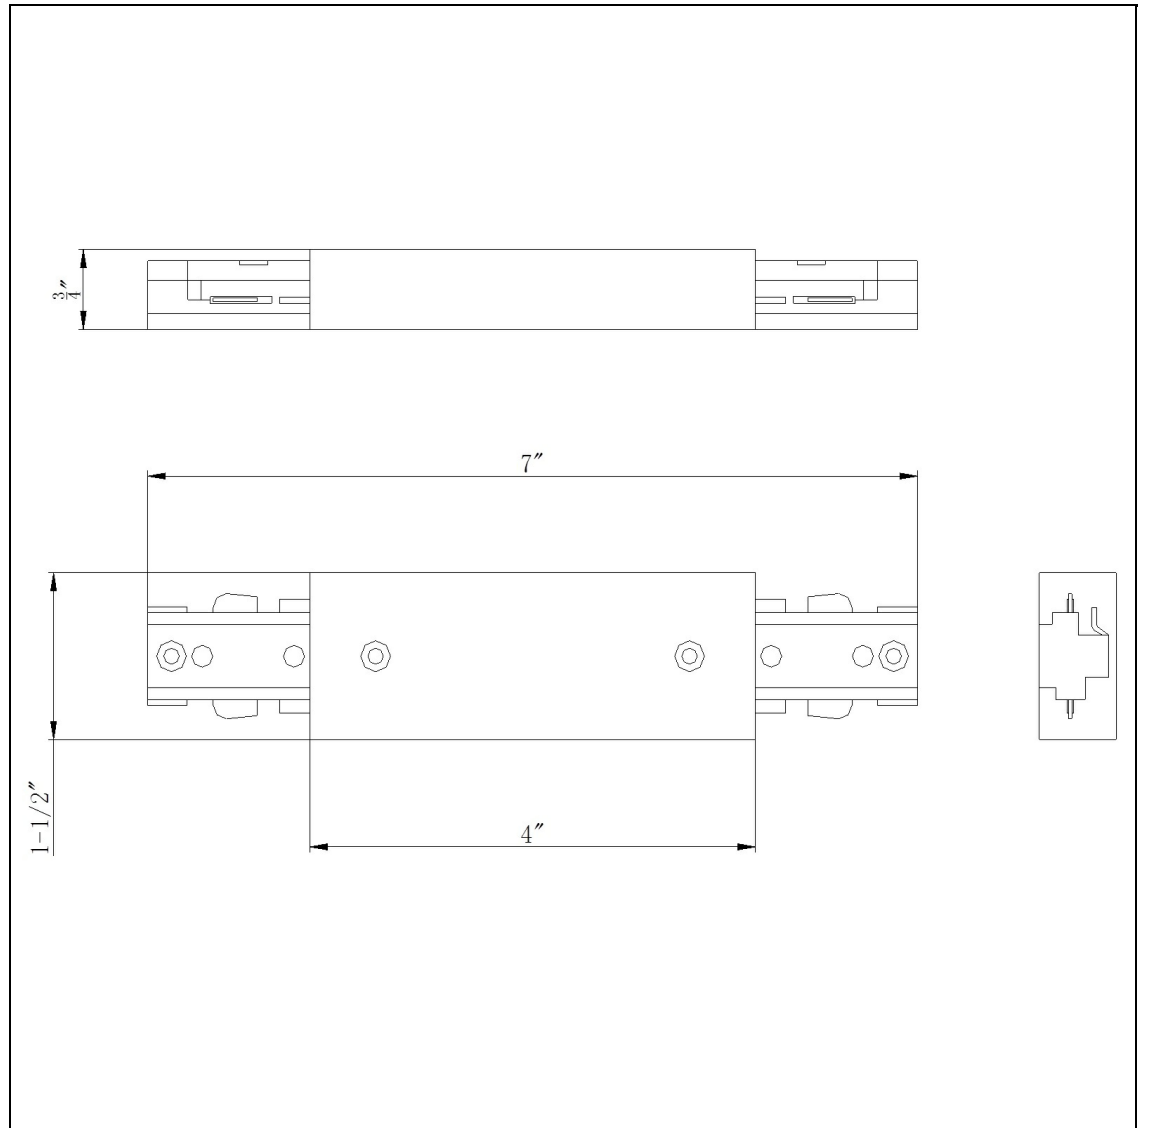

Product No. HT-283-WH

Description

Straight Connector (3 Wires)
Durable Plastic Construction
Ships in One Carton
No Assembly Required
Compatible with "H" Type Three Wire Single
Circuit Track
Power entry
Power entry
0.8" Height Straight Connector in White

Technical Specifications

UPC	020193067284	Carton 1 Dimensions	7.10 x 15.90 x 30.60
Wattage	N/A	Carton 2 Dimensions	0.00 x 0.00 x 30.60
CRI	N/A	Package Dimensions	L: 30.60 W: 15.90 H: 7.10
Lumen	N/A		
Switch Type	Track		
Bulb Base	N/A		
Number of Lights	N/A		
Color	White		
Base Color	White		