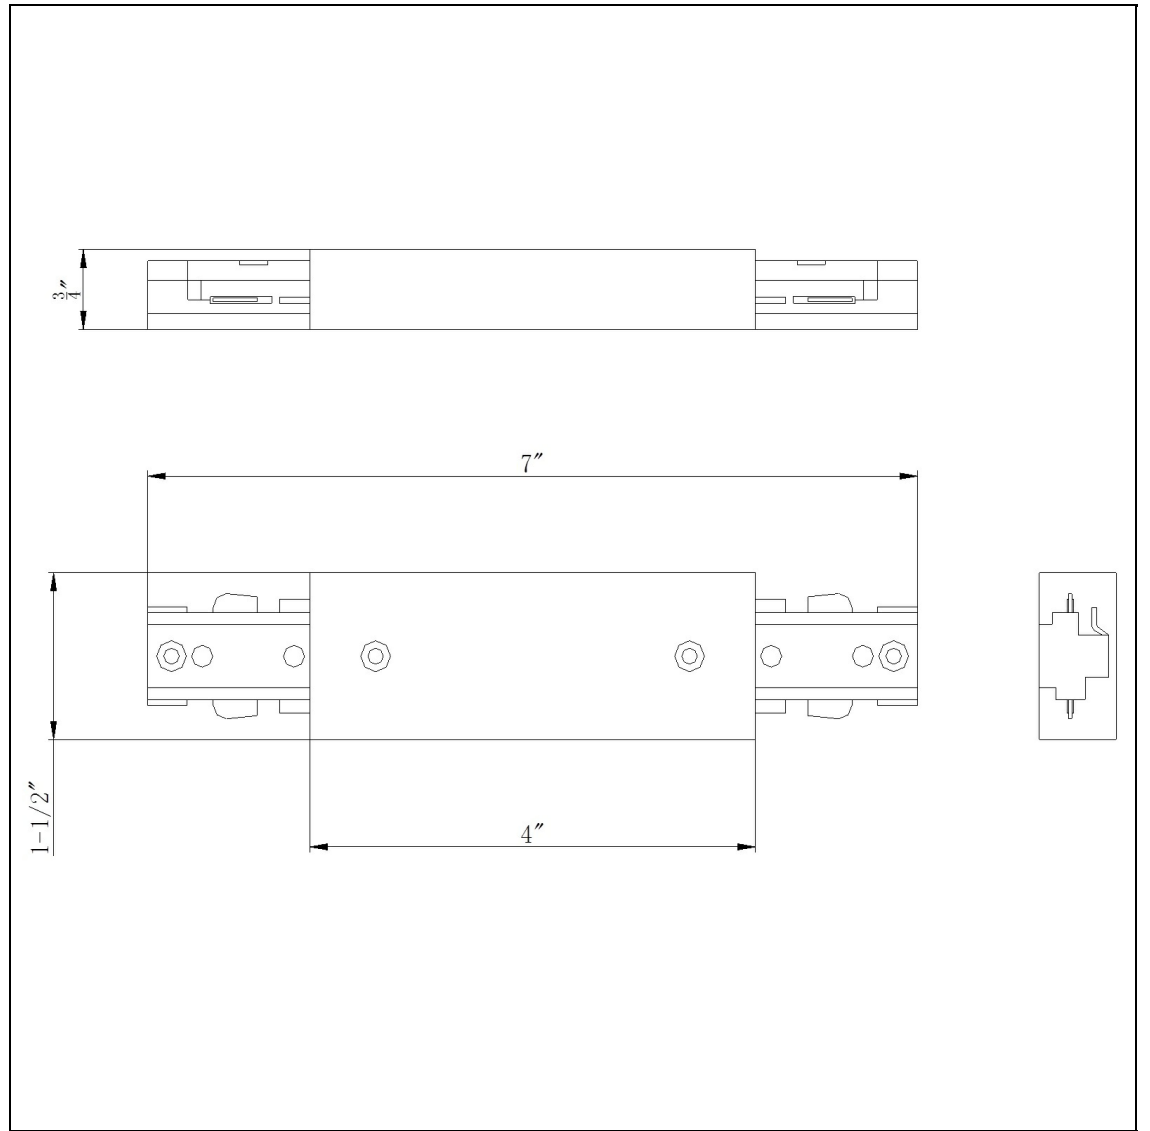

Product No. **HT-283-BK**

Description

Straight Connector (3 Wires)
Durable Plastic Construction
Ships in One Carton
No Assembly Required
Compatible with "H" Type Three Wire Single
Circuit Track
Power entry
Power entry
0.8" Height Straight Connector in Black

Technical Specifications

UPC	020193067284
Wattage	N/A
CRI	N/A
Lumen	N/A
Switch Type	Track
Bulb Base	N/A
Number of Lights	N/A
Color	Black
Base Color	Black

Carton 1 Dimensions	7.10 x 15.90 x 30.60
Carton 2 Dimensions	0.00 x 0.00 x 30.60
Package Dimensions	L: 30.60 W: 15.90 H: 7.10