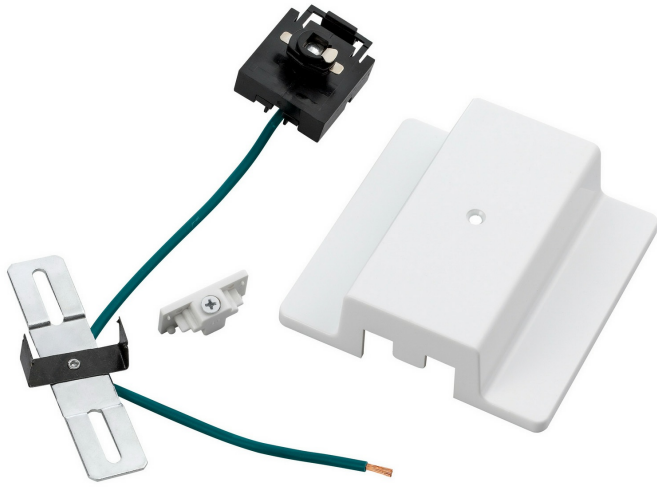

Product No. **HT-281-WH**

Description

Floating Power Canopy (3 Wires)
Durable Metal Construction
Ships in One Carton
No Assembly Required
Compatible with "H" Type Three Wire Single
Circuit Track
4"x4"
4"x4"
WILL NOT WORK WITH JT-TRACK
1.3" Height Floating Canopy in White

Technical Specifications

UPC	020193067284	Carton 1 Dimensions	6.90 x 16.50 x 30.50
Wattage	N/A	Carton 2 Dimensions	0.00 x 0.00 x 30.50
CRI	N/A	Package Dimensions	L: 30.50 W: 16.50 H: 6.90
Lumen	N/A		
Switch Type	Track		
Bulb Base	N/A		
Number of Lights	N/A		
Color	White		
Base Color	White		