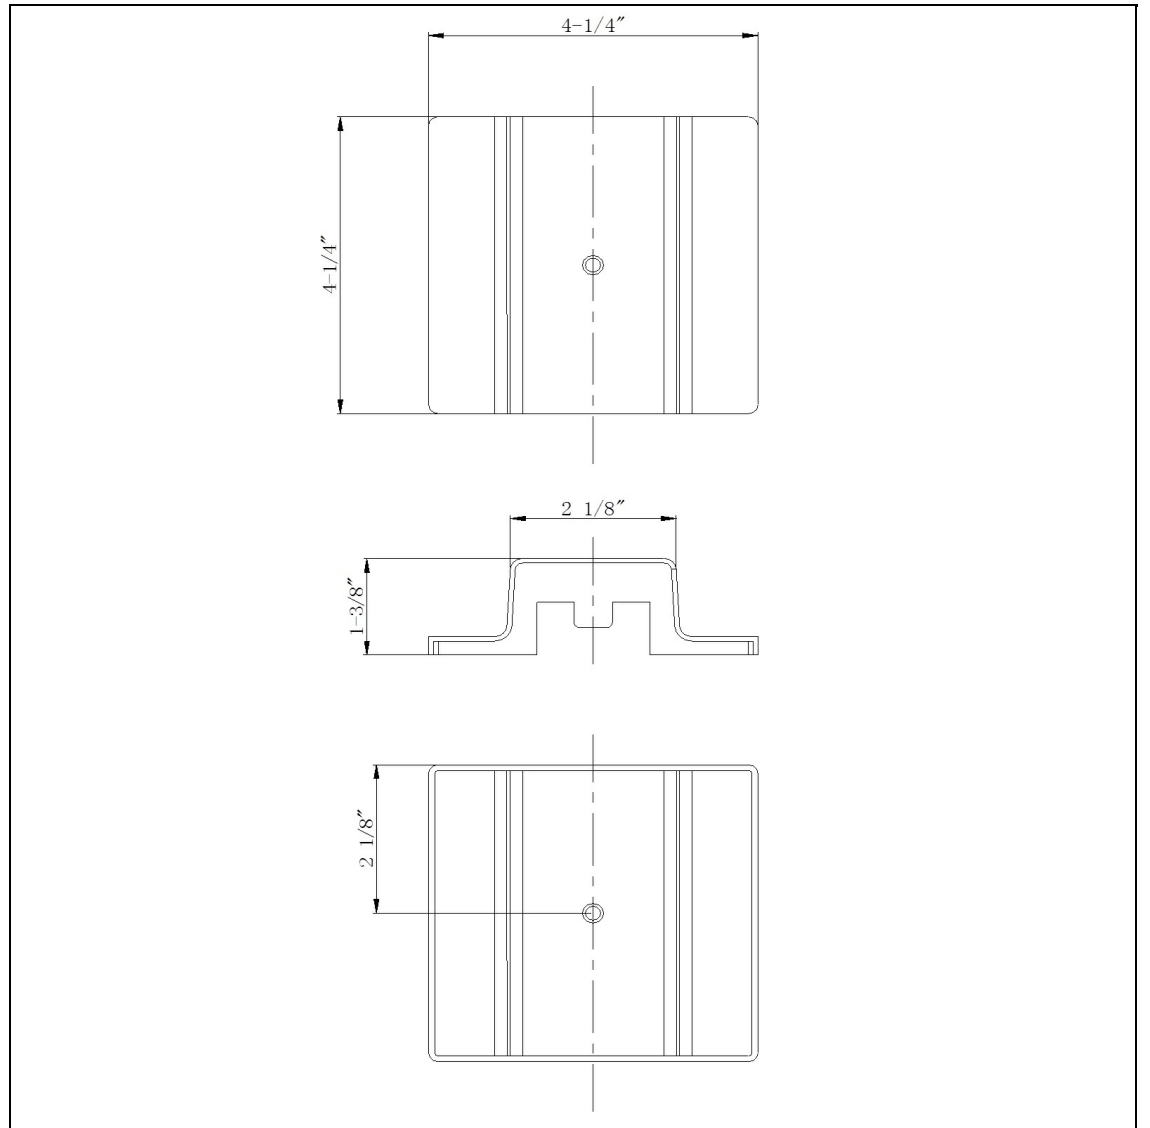

Product No. **HT-281-WH**

Description

Floating Power Canopy (3 Wires)
Durable Metal Construction
Ships in One Carton
No Assembly Required
Compatible with "H" Type Three Wire Single
Circuit Track
4"x4"
4"x4"
WILL NOT WORK WITH JT-TRACK
1.3" Height Floating Canopy in White

Technical Specifications

UPC	020193067284	Carton 1 Dimensions	6.90 x 16.50 x 30.50
Wattage	N/A	Carton 2 Dimensions	0.00 x 0.00 x 30.50
CRI	N/A	Package Dimensions	L: 30.50 W: 16.50 H: 6.90
Lumen	N/A		
Switch Type	Track		
Bulb Base	N/A		
Number of Lights	N/A		
Color	White		
Base Color	White		