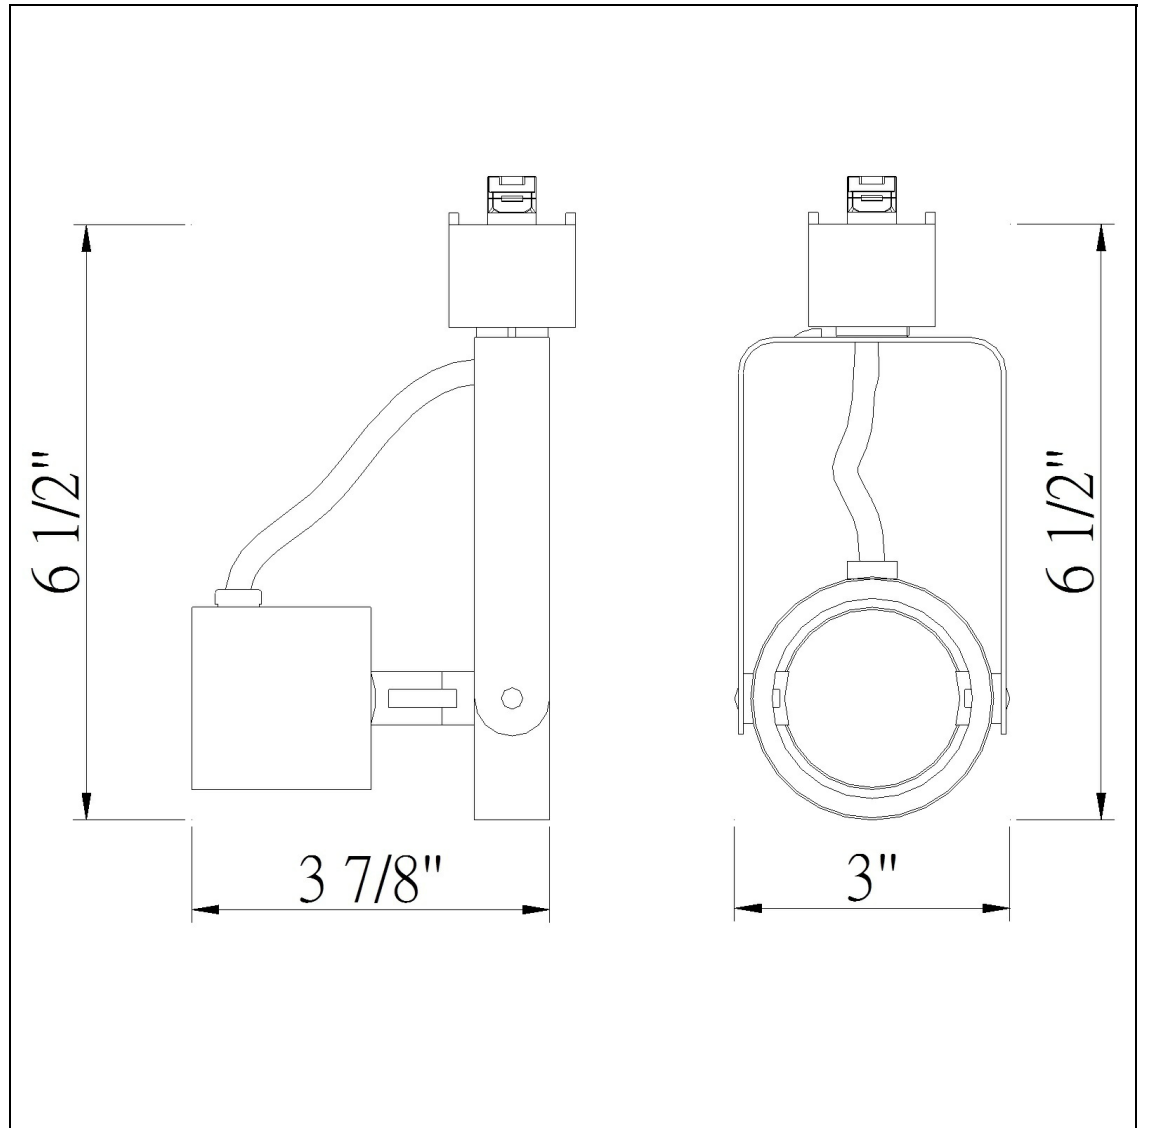

Product No. **HT-201-BS**

Description

120V, Par20, 50W Max.
Durable Metal Construction
Adjustable head track fixture
±30 degree from horizontal
355 Degree Rotation Capability
Ships in one Carton
Ships in one Carton

Technical Specifications

UPC	020193067284	Carton 1 Dimensions	16.80 x 11.40 x 14.50
Wattage	50W	Carton 2 Dimensions	0.00 x 0.00 x 14.50
CRI	N/A	Package Dimensions	L: 14.50 W: 11.40 H: 16.80
Lumen	N/A		
Switch Type	Track		
Bulb Base	PAR20		
Number of Lights	1		
Color	Brushed Steel		
Base Color	Brushed Steel		