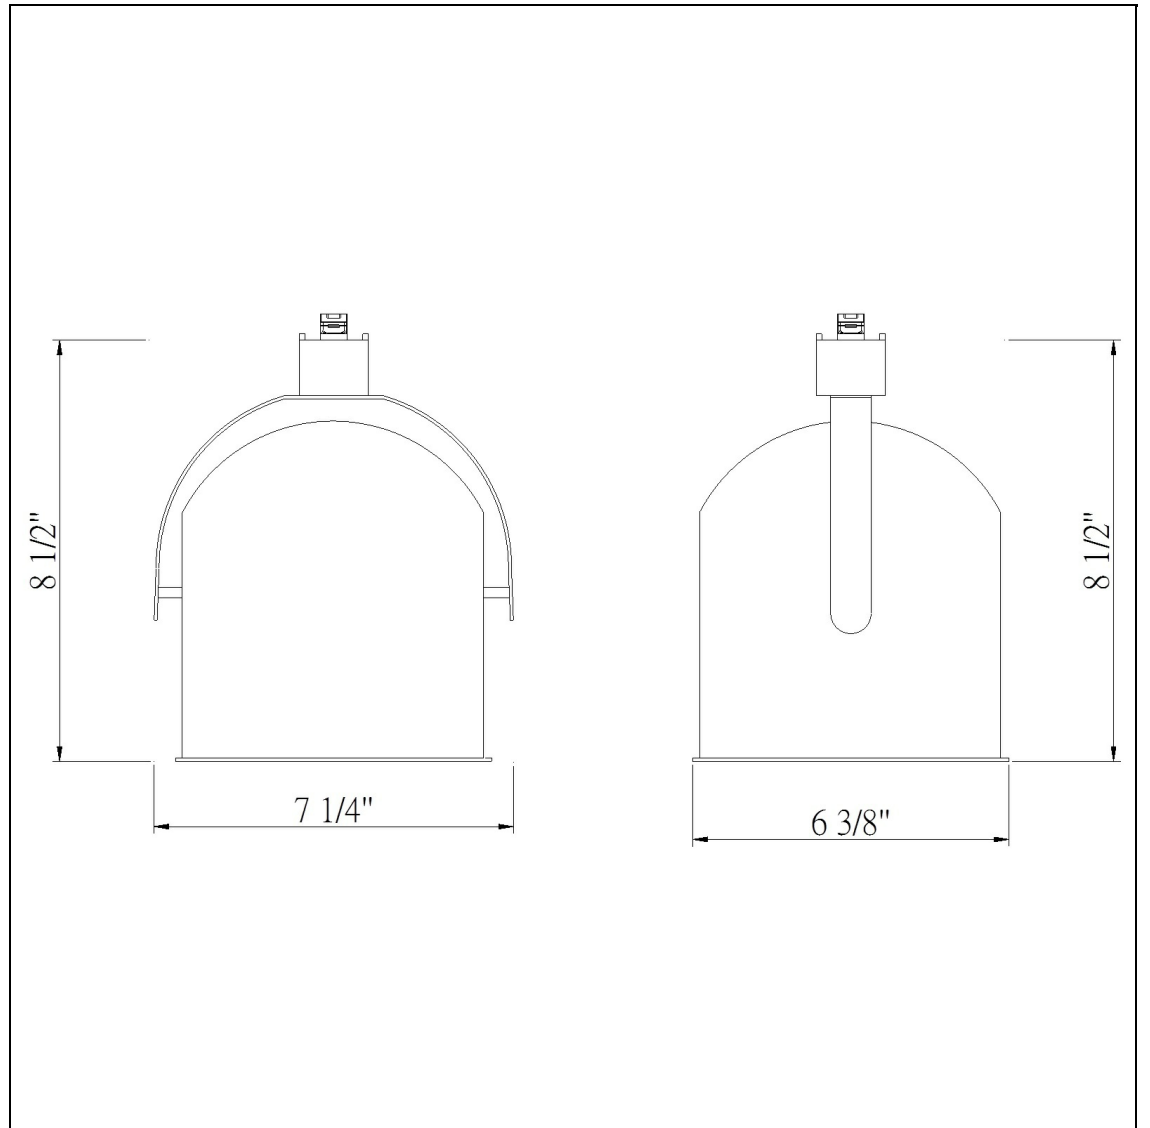

Product No. HT-198-DB

Description

120V,Par38,90W Max.Track Head
Durable Metal Construction
Adjustable head track fixture
? 30 degree from horizontal
355 Degree Rotation Capability
Ships in one Carton
Ships in one Carton

Technical Specifications

UPC	020193067284
Wattage	150W
Switch Type	Track
Bulb Base	PAR38
Number of Lights	1
Color	Dark Bronze
Base Color	1

Carton 1 Dimensions	9.00 x 18.30 x 24.50
Carton 2 Dimensions	0.00 x 0.00 x 24.50
Package Dimensions	L: 24.50 W: 18.30 H: 9.00