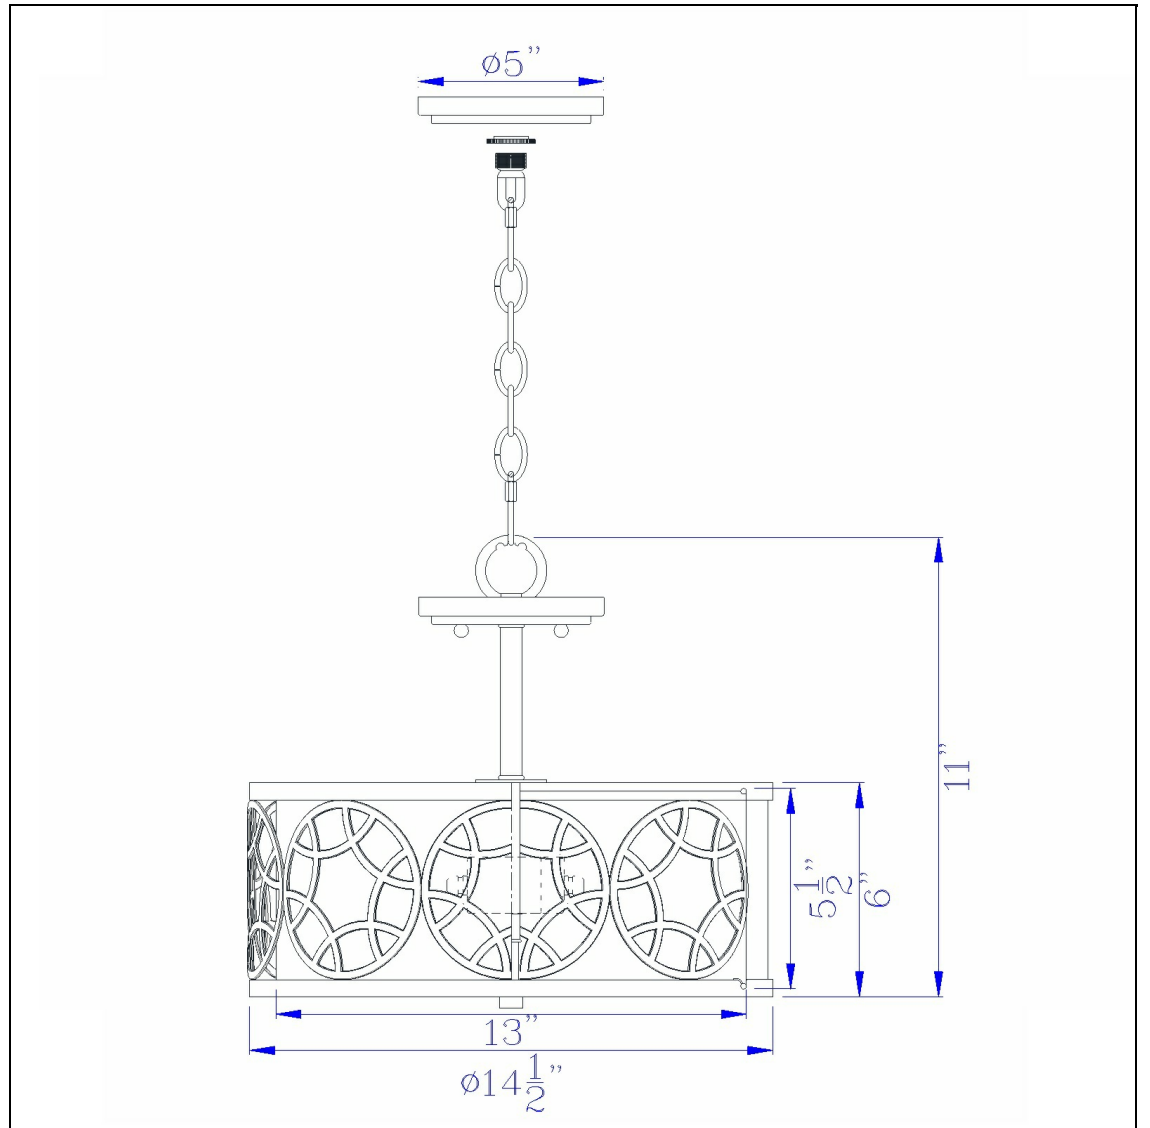

Product No. **FX-3661-2**

Description

60W X 2 Carmel 2 Light Metal 2 in 1 Semi-Flush / Pendant Chandelier
Durable Metal Construction
6 Foot Chain
Medium Base Socket
Ships in One Carton
Convertible
Semiflush or Pendant Chandelier
Diffuser Included
14.5" Height 2 in 1 Metal Pendant Chandelier in Black with Antique Brass Accents

Technical Specifications

UPC	020193067284	Shade Top1	13.00
Wattage	60WX2	Shade Bottom1	13.00
CRI	N/A	Shade Side	5.80
Lumen	N/A	Carton 1 Dimensions	13.40 x 17.40 x 17.40
Switch Type	Hardwired	Carton 2 Dimensions	0.00 x 0.00 x 17.40
Bulb Base	E26	Package Dimensions	L: 17.40 W: 17.40 H: 13.40
Number of Lights	6		
Color	Rust/Antique Brass		
Base Color	Black		