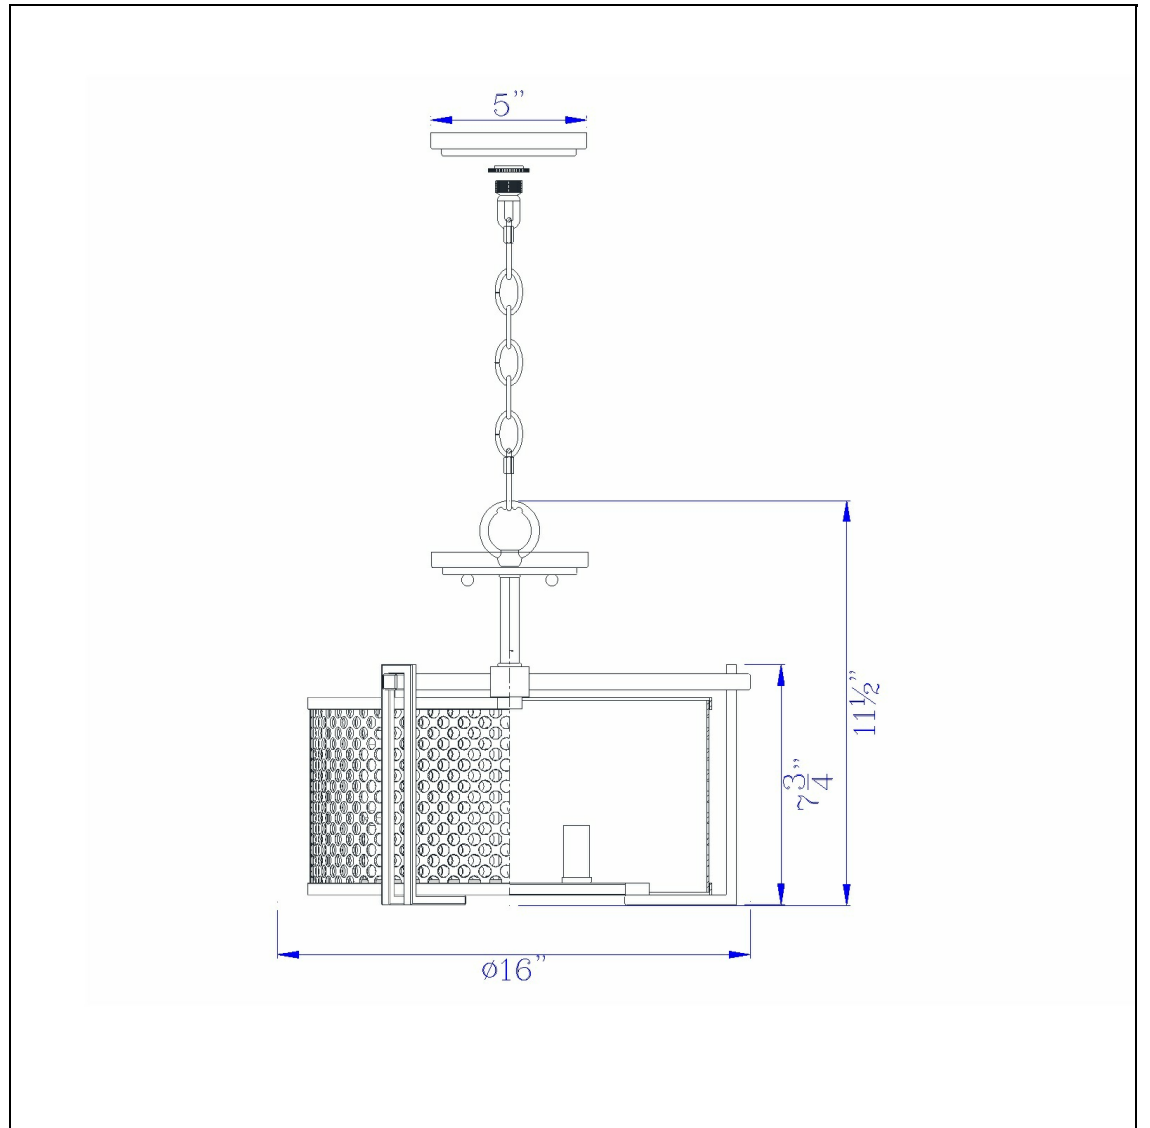

Product No. **FX-3660-3**

Description

60W X 3 Howell 3 Light Metal 2 in 1 Semi-Flush / Pendant Chandelier
 Durable Metal Construction
 6 Foot Chain
 Candelabra Base Socket
 Ships in One Carton
 Convertible
 Semiflush or Pendant Chandelier
 11.5 Height 2 in 1 Metal Pendant Chandelier
 in Antique Silver/Iron Finish

Technical Specifications

UPC	020193067284	Carton 1 Dimensions	12.80 x 17.30 x 17.30
Wattage	60WX3	Carton 2 Dimensions	0.00 x 0.00 x 17.30
CRI	N/A	Package Dimensions	L: 17.30 W: 17.30 H: 12.80
Lumen	N/A		
Switch Type	Hardwired		
Bulb Base	E12		
Number of Lights	3		
Color	Antique Silver/Iron		
Base Color	Antique Silver		