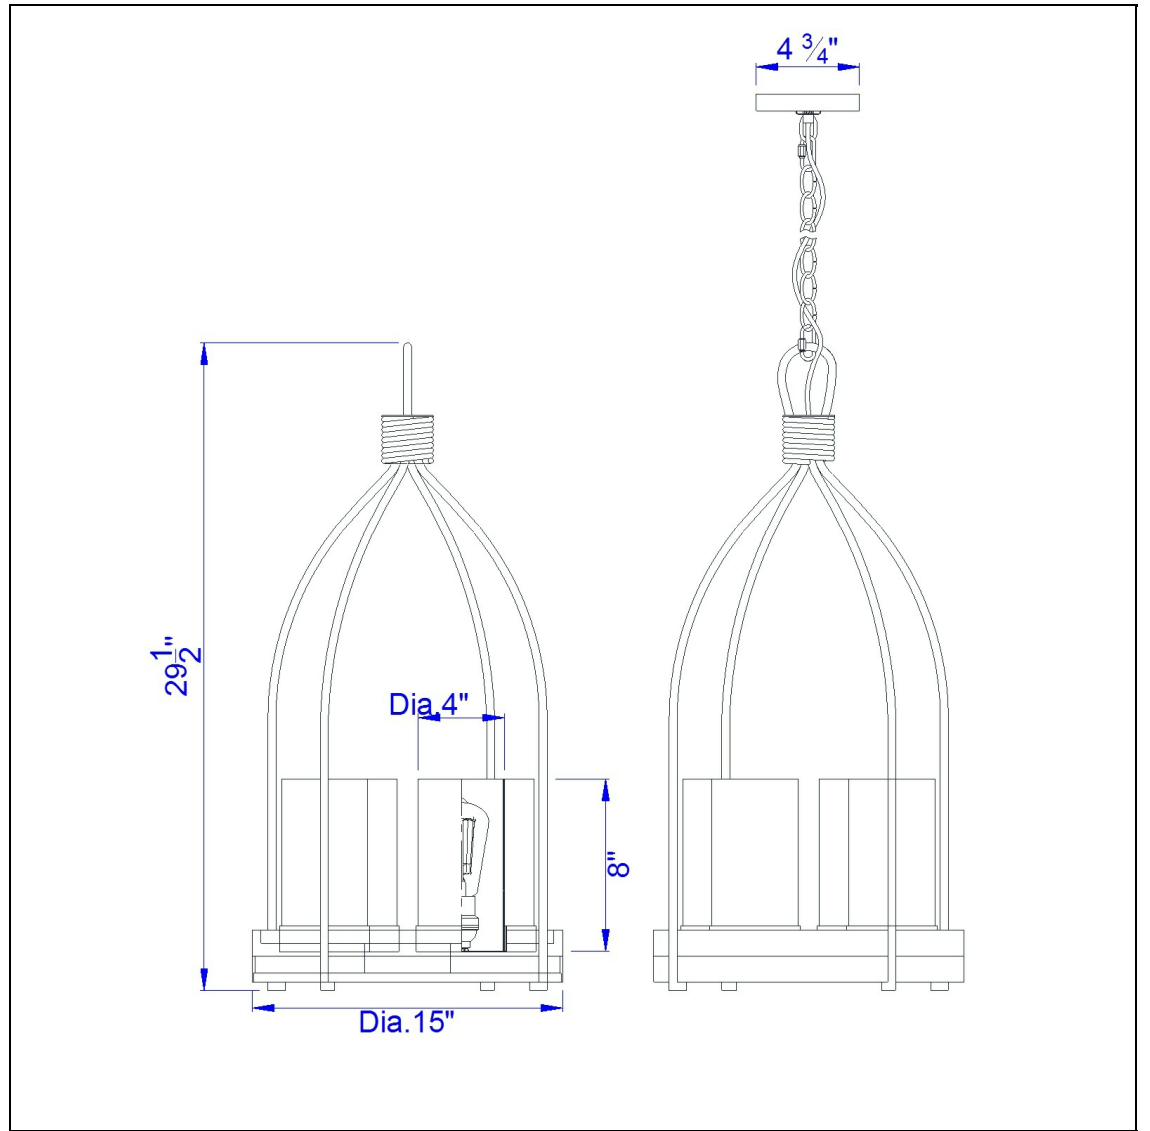

Product No. **FX-3614-4**

Description

60W X 4 Chardon Metal/Wood  
Fixture(Edison Bulbs Not included)  
Durable Metal and Wood Construction  
6 Foot Chain  
Ships In One Carton  
Ships In One Carton  
29.5" Inch Tall Metal and Wood Fixture in  
Iron Wood Finish

Technical Specifications

<b>UPC</b>	020193067284	<b>Carton 1 Dimensions</b>	29.80 x 17.10 x 17.10
<b>Wattage</b>	60WX4	<b>Carton 2 Dimensions</b>	0.00 x 0.00 x 17.10
<b>CRI</b>	N/A	<b>Package Dimensions</b>	L: 17.10 W: 17.10 H: 29.80
<b>Lumen</b>	N/A		
<b>Switch Type</b>	Hardwired		
<b>Bulb Base</b>	E26		
<b>Number of Lights</b>	4		
<b>Color</b>	Iron Wood		
<b>Base Color</b>	Iron Wood		