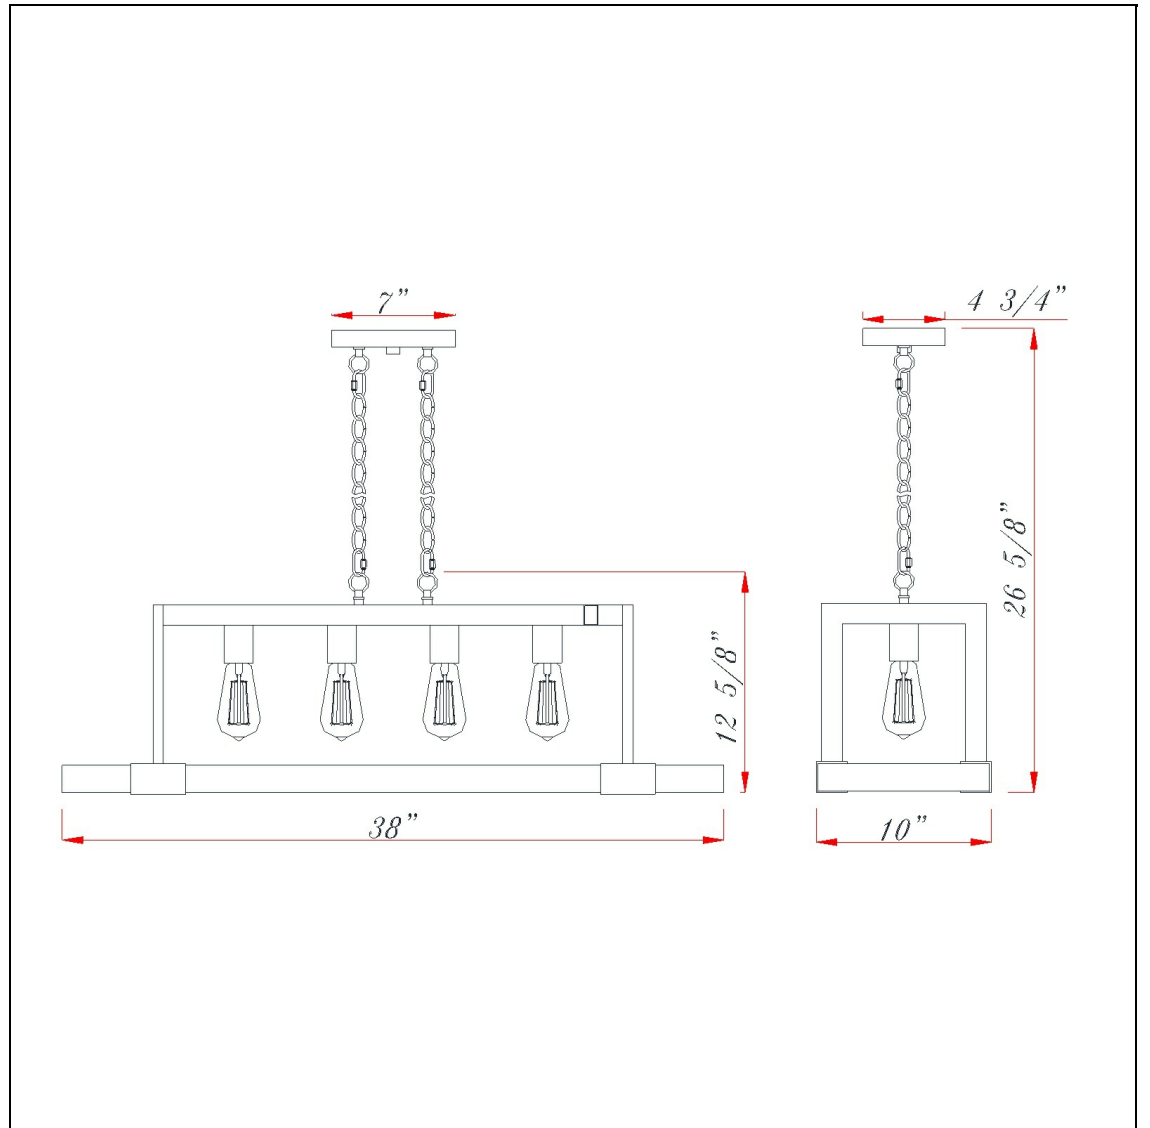

Product No. **FX-3586-4**

Description

60W X 4 Antonio Wood Chandelier (Edison Bulbs Not included)
Durable Wood Construction
6 Foot Chain
Ships In One Carton
Ships In One Carton
26" Inch Tall Wood Chandelier in Dark
Bronze Wood Finish

Technical Specifications

UPC	020193067284	Carton 1 Dimensions	15.00 x 12.30 x 40.40
Wattage	60WX4	Carton 2 Dimensions	0.00 x 0.00 x 40.40
CRI	N/A	Package Dimensions	L: 40.40 W: 12.30 H: 15.00
Lumen	N/A		
Switch Type	Hardwired		
Bulb Base	E26		
Number of Lights	4		
Color	Wood/Black		
Base Color	Black		