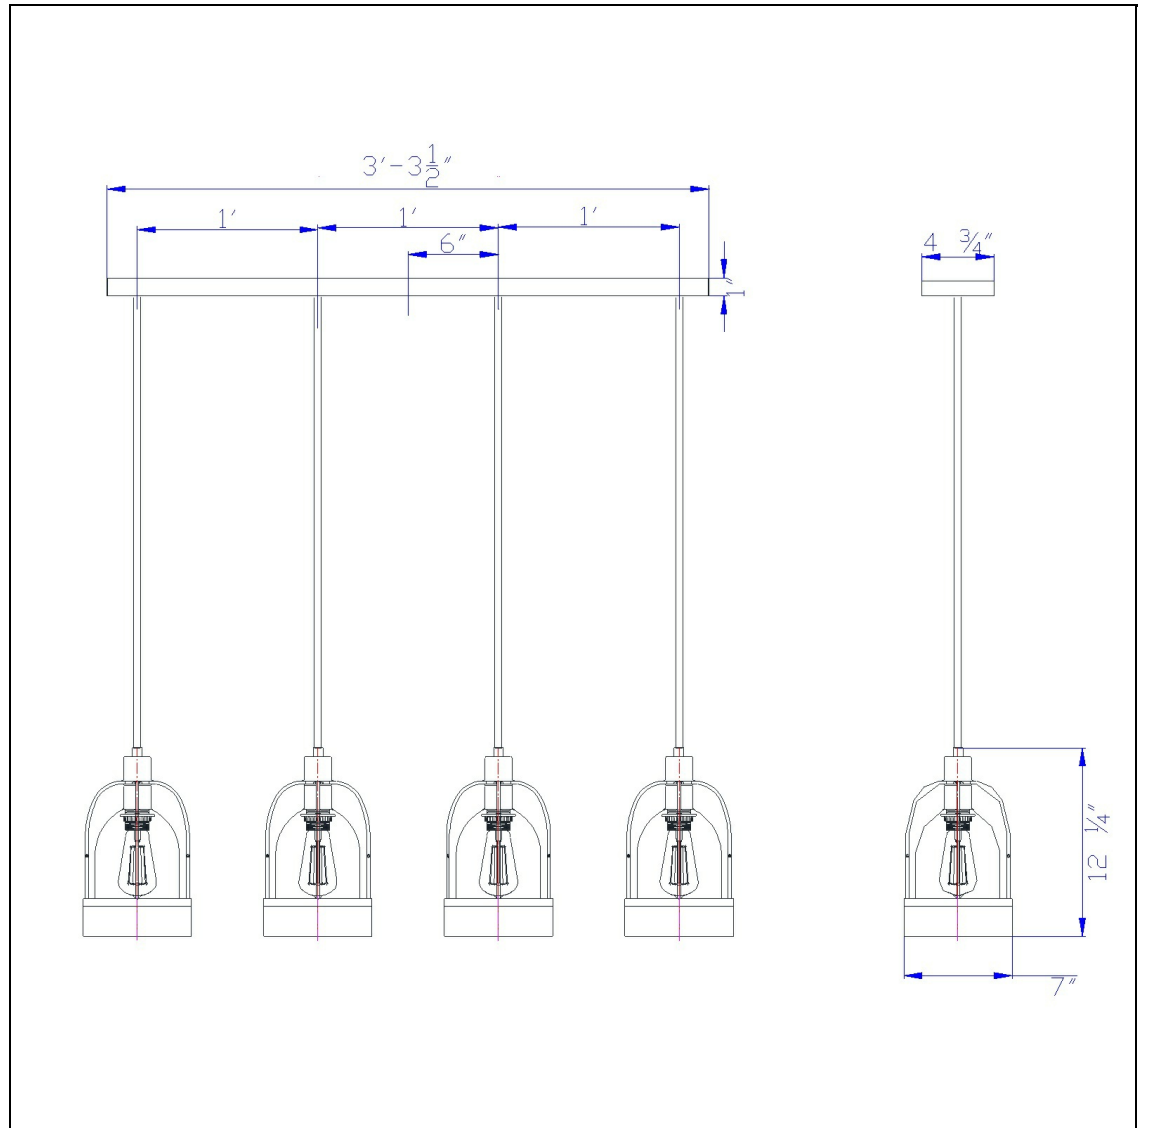

Product No. **FX-3584-4**

Description

60W X 4 Beacon Island Fixture(Edison Bulbs Not included)
Durable Glass Construction
6 Foot Chain
Ships In One Carton
Ships In One Carton
18" Inch Tall Island Fixture in Dark Bronze
Wood Finish

Technical Specifications

UPC	020193067284	Carton 1 Dimensions	0.00 x 15.80 x 15.80
Wattage	60WX4	Carton 2 Dimensions	0.00 x 0.00 x 15.80
CRI	N/A	Package Dimensions	L: 15.80 W: 15.80
Lumen	N/A		
Switch Type	Hardwired		
Bulb Base	E26		
Number of Lights	4		
Color	Black/Wood		
Base Color	Black		