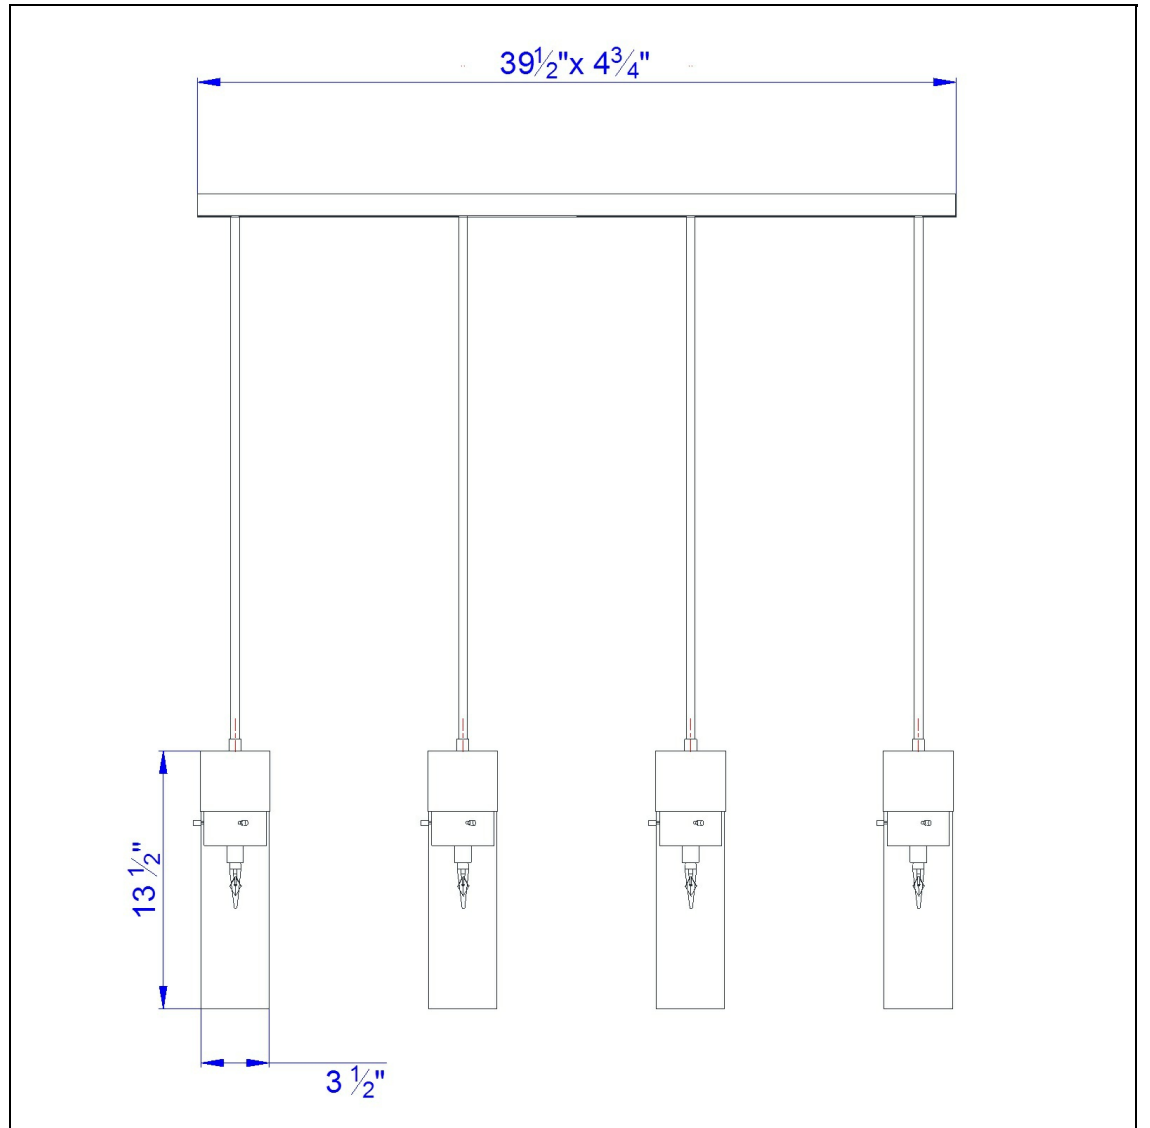

Product No. **FX-3583-4**

Description

60W X 4 Spheroid Island Fixture  
Durable Glass Construction  
6 Foot Chain  
Ships In One Carton  
Ships In One Carton  
13 3/8" Tall Island Fixture in Dark Bronze  
Wood Finish

Technical Specifications

<b>UPC</b>	020193067284	<b>Carton 1 Dimensions</b>	0.00 x 20.00 x 20.00
<b>Wattage</b>	60WX4	<b>Carton 2 Dimensions</b>	0.00 x 0.00 x 20.00
<b>CRI</b>	N/A	<b>Package Dimensions</b>	L: 20.00 W: 20.00
<b>Lumen</b>	N/A		
<b>Switch Type</b>	Hardwired		
<b>Bulb Base</b>	E12		
<b>Number of Lights</b>	4		
<b>Color</b>	Black/Wood		
<b>Base Color</b>	Black		