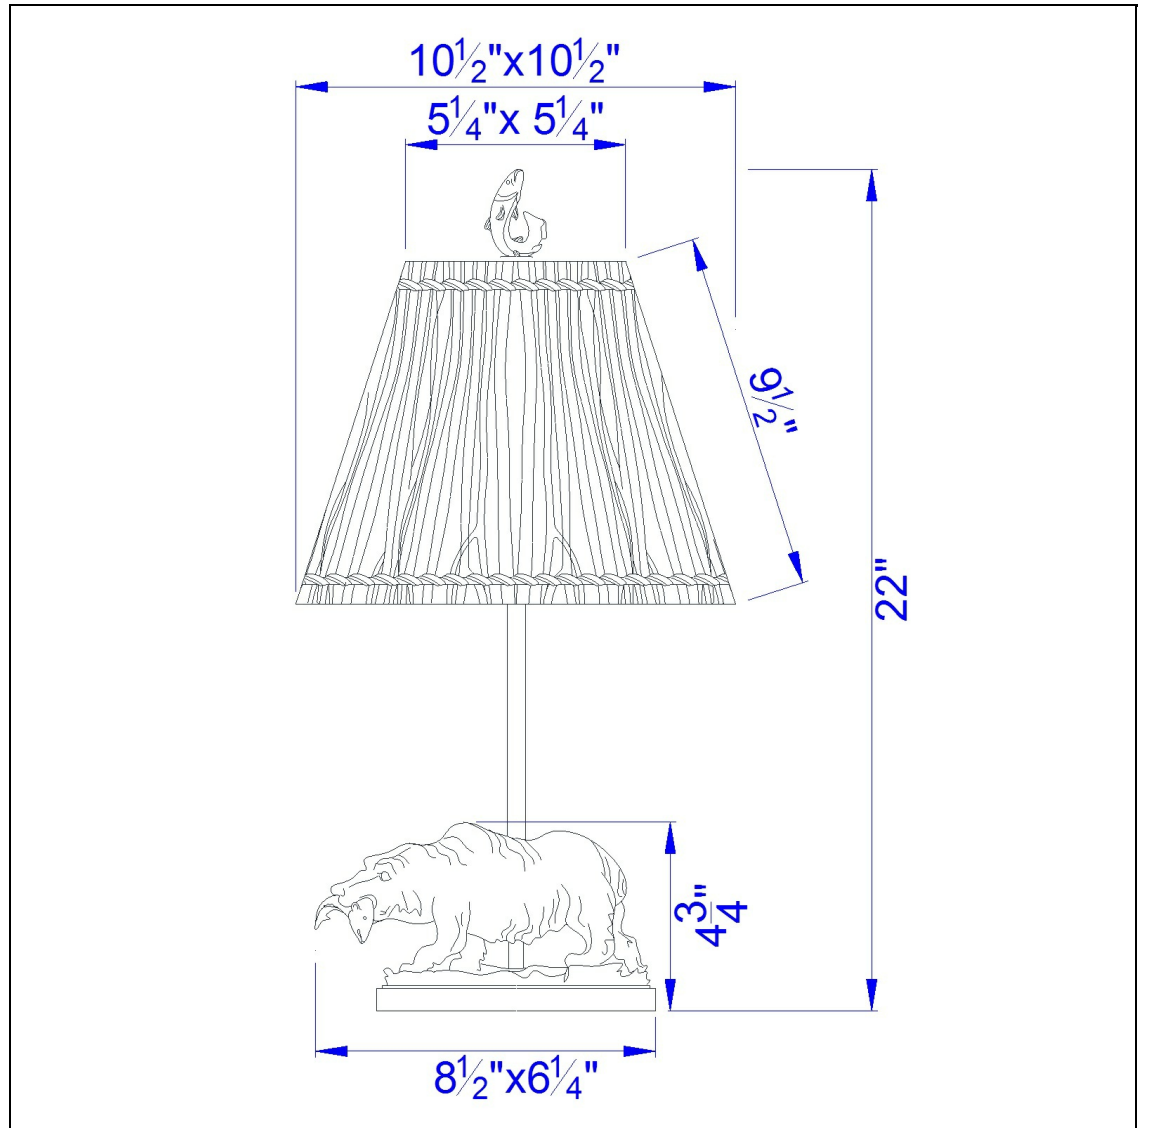

Product No. **BO-878**

Description

60W Resin Bear Accent Lamp
Durable resin construction
Includes real twig shade
Little to no assembly required
6 foot power cord
22" Height Resin Accent Lamp in Antique Bronze

Technical Specifications

UPC	020193067284	Carton 1 Dimensions	17.00 x 8.40 x 12.00
Wattage	60W	Carton 2 Dimensions	10.00 x 12.00 x 12.00
CRI	N/A	Carton 3 Dimensions	10.00 x 10.00 x 10.00
Lumen	N/A	Package Dimensions	L: 12.00 W: 8.40 H: 17.00
Switch Type	On/Off		
Bulb Base	E26		
Number of Lights	1		
Color	Antique Bronze		
Base Color	Antique Bronze		