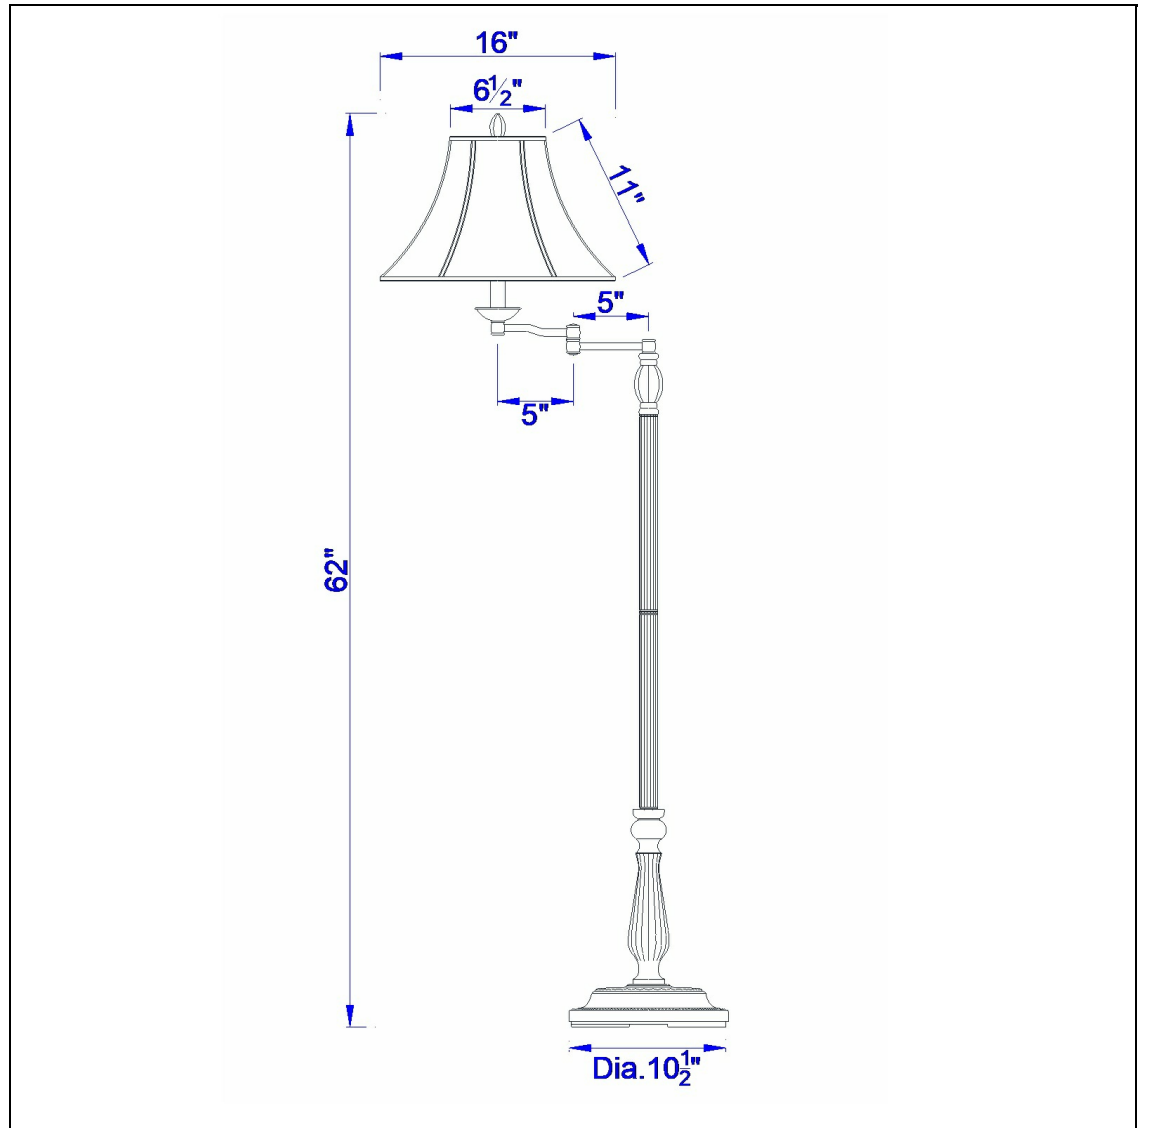

Product No. **BO-581SWFL**

Description

150W 3 Way Swing Arm Floor Lamp
Durable metal construction
Fully functional swing arm
Little to no assembly required
6 foot power cord
6 foot power cord
62" Height Metal Floor lamp in Antique Rust

Technical Specifications

UPC	020193067284	Carton 1 Dimensions	16.40 x 9.80 x 16.10
Wattage	150W	Carton 2 Dimensions	11.00 x 17.00 x 16.10
CRI	N/A	Carton 3 Dimensions	17.00 x 17.00 x 12.00
Lumen	N/A	Package Dimensions	L: 16.10 W: 9.80 H: 16.40
Switch Type	3-Way		
Bulb Base	E26		
Number of Lights	1		
Color	Antique Rust		
Base Color	Antique Rust		