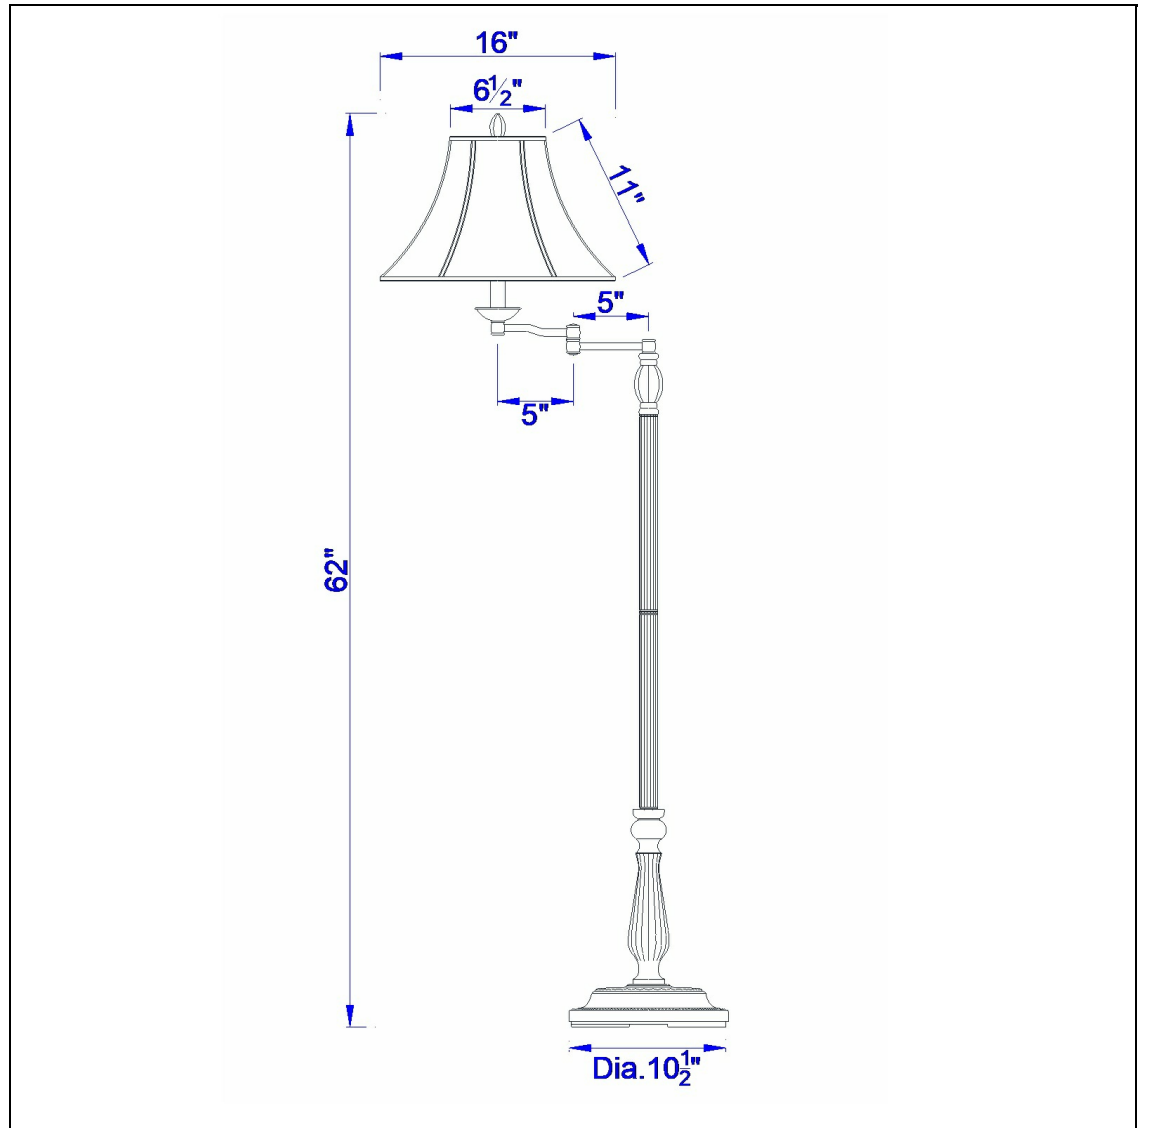

Product No. **BO-581SWFL**

Description

150W 3 Way Swing Arm Floor Lamp  
Durable metal construction  
Fully functional swing arm  
Little to no assembly required  
6 foot power cord  
6 foot power cord  
62" Height Metal Floor lamp in Antique Rust

Technical Specifications

<b>UPC</b>	020193067284	<b>Carton 1 Dimensions</b>	16.40 x 9.80 x 16.10
<b>Wattage</b>	150W	<b>Carton 2 Dimensions</b>	11.00 x 17.00 x 16.10
<b>CRI</b>	N/A	<b>Carton 3 Dimensions</b>	17.00 x 17.00 x 12.00
<b>Lumen</b>	N/A	<b>Package Dimensions</b>	L: 16.10 W: 9.80 H: 16.40
<b>Switch Type</b>	3-Way		
<b>Bulb Base</b>	E26		
<b>Number of Lights</b>	1		
<b>Color</b>	Antique Rust		
<b>Base Color</b>	Antique Rust		