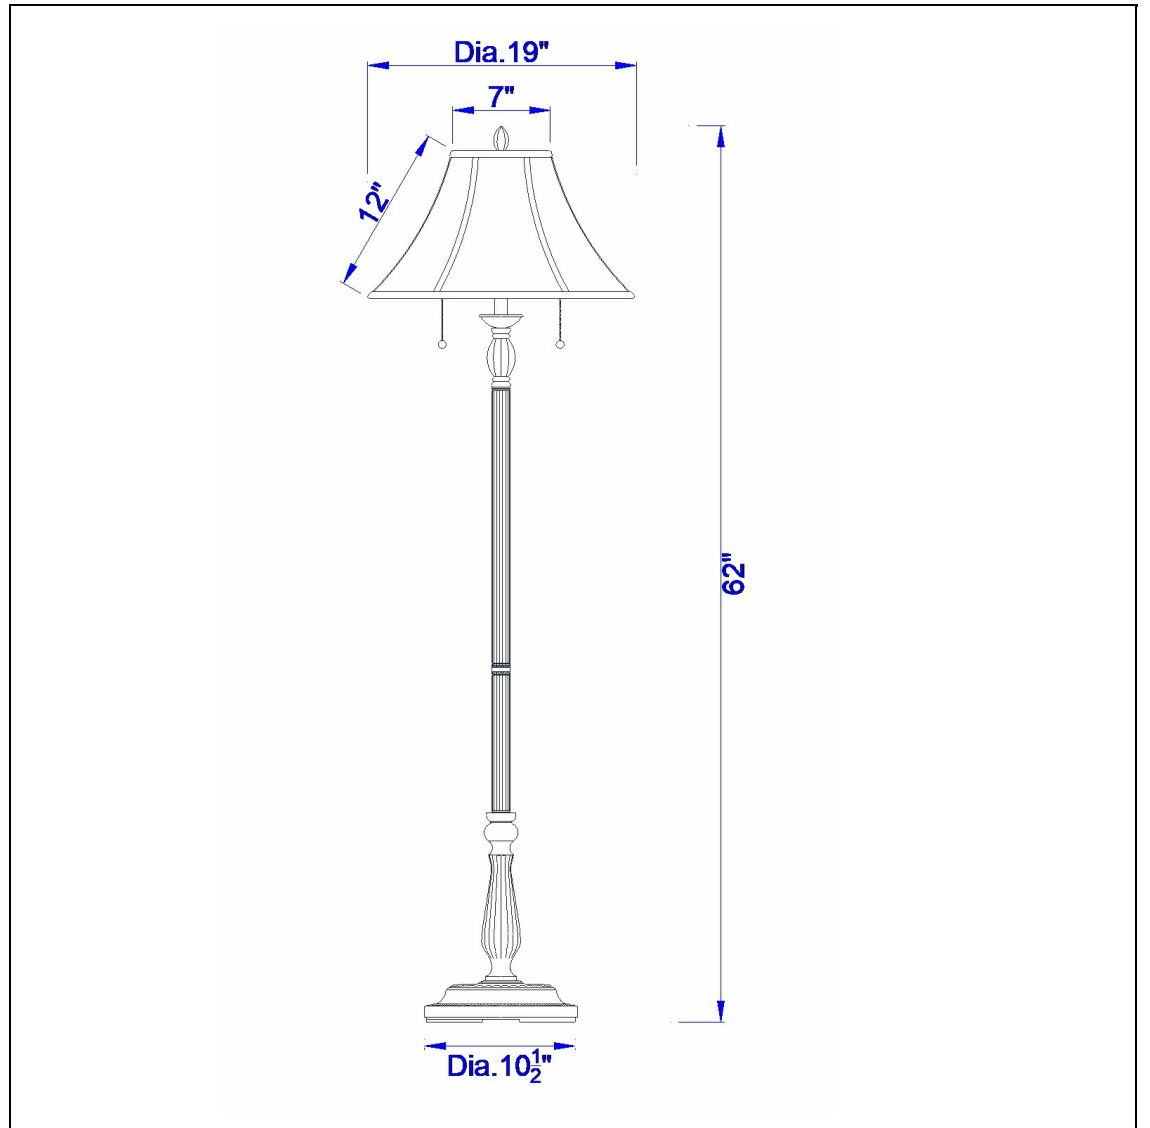

Product No. **BO-581FL**

Description

60W X 2 Floor Lamp
Durable metal construction
Double socket
Little to no assembly required
Pull chain switch
Pull chain switch
62" Height Metal Floor lamp in Antique Rust

Technical Specifications

UPC	020193067284	Carton 1 Dimensions	17.00 x 6.50 x 13.30
Wattage	60WX2	Carton 2 Dimensions	12.00 x 20.00 x 13.30
CRI	N/A	Carton 3 Dimensions	20.00 x 20.00 x 13.00
Lumen	N/A	Package Dimensions	L: 13.30 W: 6.50 H: 17.00
Switch Type	On/Off		
Bulb Base	E26		
Number of Lights	2		
Color	Antique Rust		
Base Color	Antique Rust		