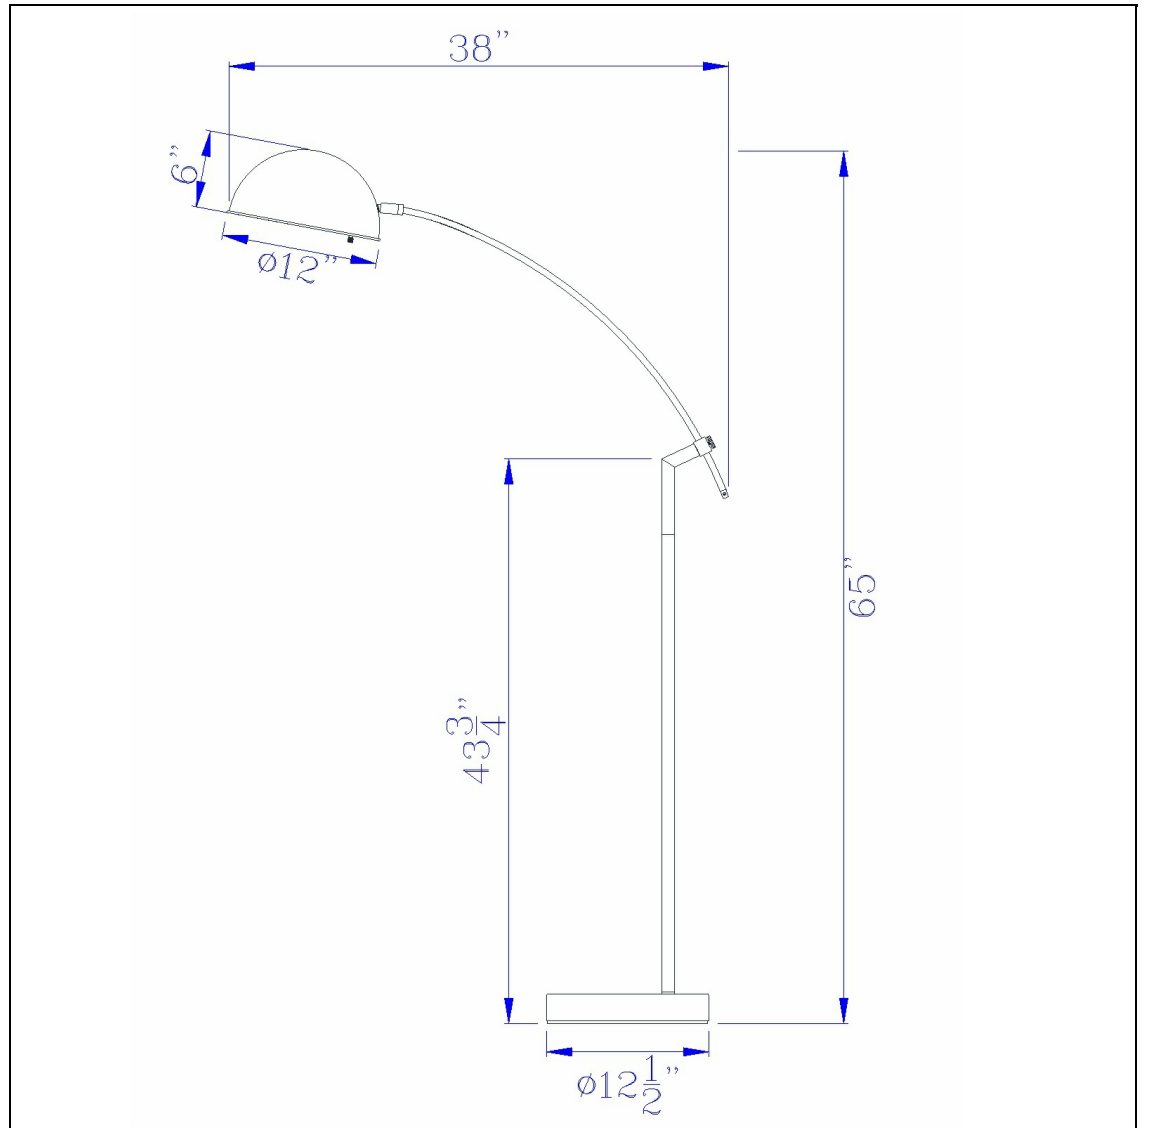

Product No. **BO-2772FL-DB**

Description

60W Pinehurst Metal Arc Floor Lamp With Metal Shade
Durable Metal Construction
Adjustable Arm
On/Off 60 Watt Lamp
Ships in One Carton
Little to No Assembly Required
65" Height Metal Arc Lamp in Dark Bronze Finish

Technical Specifications

UPC	020193067284	Shade Bottom1	12.00
Wattage	60W	Shade Side	6.00
CRI	N/A	Carton 1 Dimensions	8.50 x 15.00 x 47.50
Lumen	N/A	Carton 2 Dimensions	0.00 x 0.00 x 47.50
Switch Type	On/Off	Package Dimensions	L: 47.50 W: 15.00 H: 8.50
Bulb Base	E26		
Number of Lights	1		
Color	Dark Bronze		
Base Color	Dark Bronze		