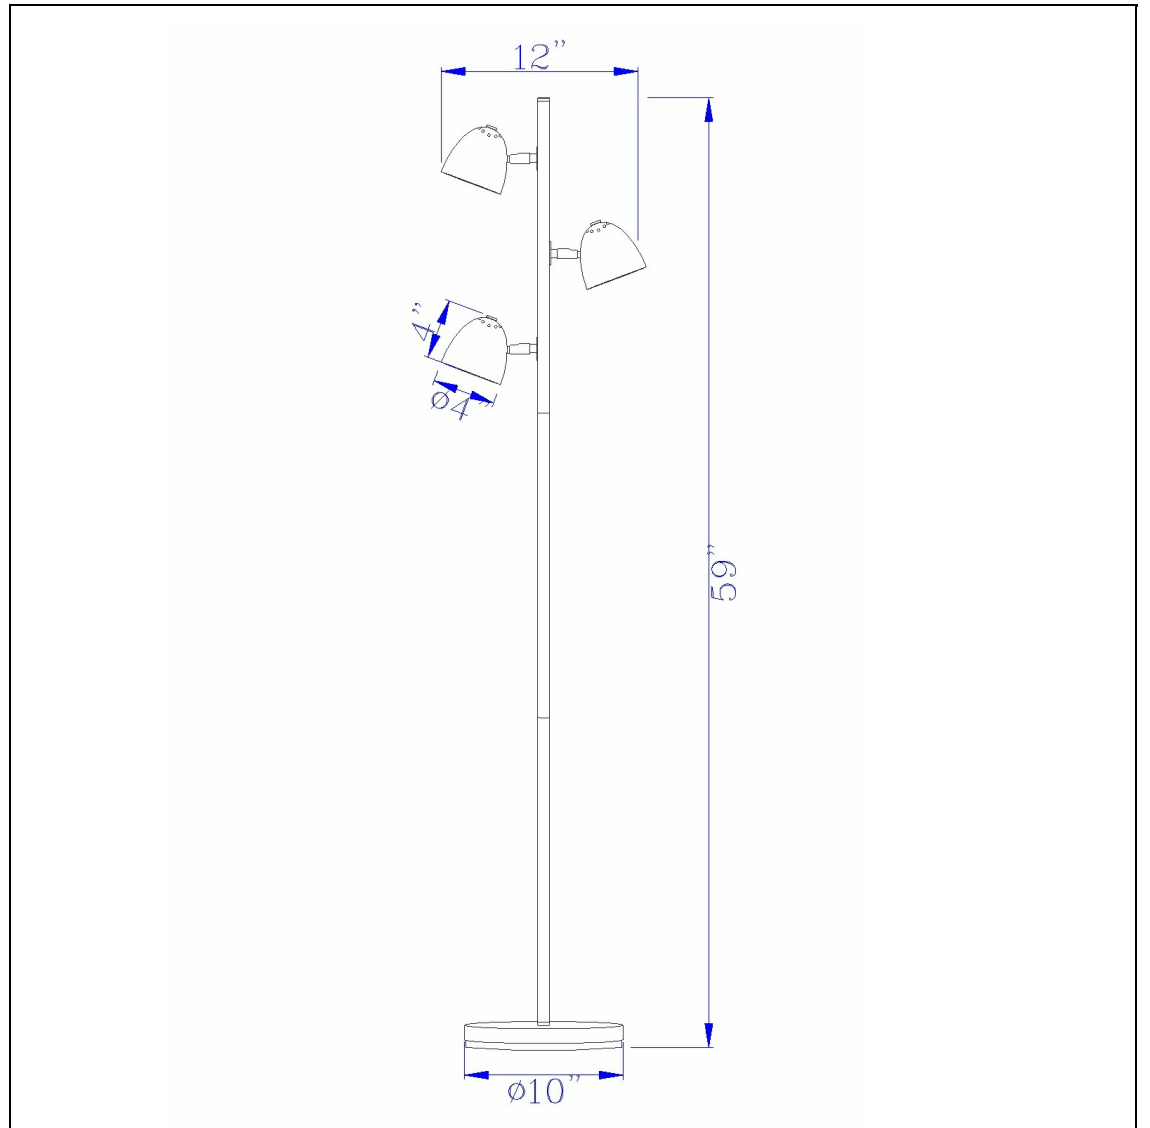

Product No. **BO-2771FL**

Description

LED 6W X 3 Metal Tree Floor Lamp With
Touch Sensor Dimmer Control On Each Light
Durable Metal Construction
Touch Sensor Dimmer Control
3000K Light Temperature
Integrated LED
450 Lument Output
Ships in One Carton
59" Height LED Metal Floor Lamp in Brushed
Steel

Technical Specifications

UPC	020193067284	Shade Bottom1	4.00
Wattage	LED 6WX3	Shade Side	4.00
CRI	80	Carton 1 Dimensions	8.30 x 15.00 x 23.00
Lumen	450 X 3	Carton 2 Dimensions	0.00 x 0.00 x 23.00
Switch Type	Touch	Package Dimensions	L: 23.00 W: 15.00 H: 8.30
Bulb Base	X		
Number of Lights	3		
Color	Brushed Steel		
Base Color	Brush Steel		