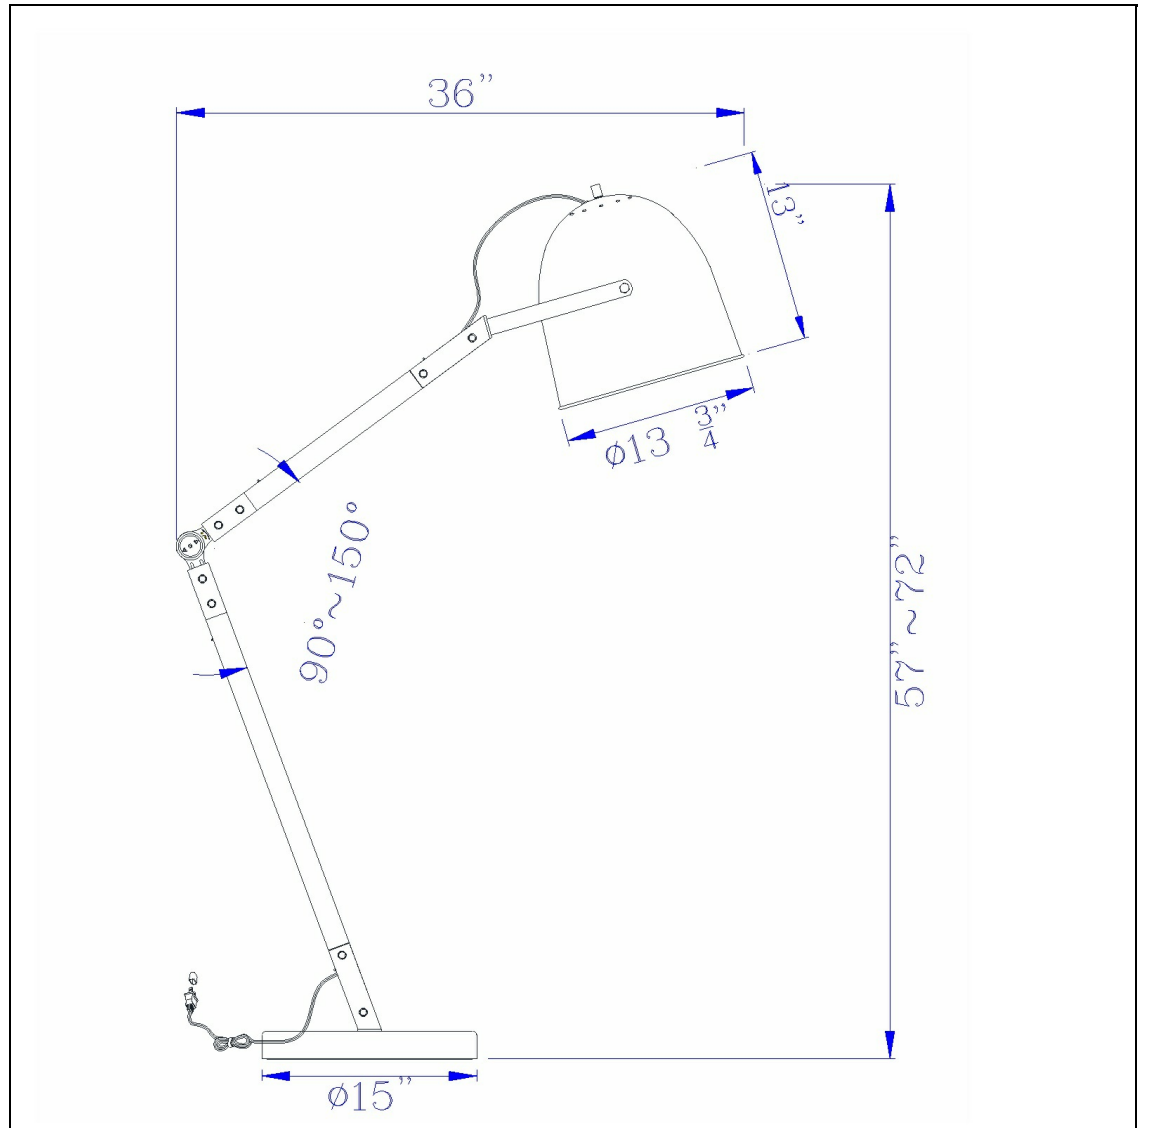

Product No. **BO-2757FL**

Description

100W Binimi Adjust Able Wood/Metal Arc Floor Lamp With Metal Shade
Durable Metal and Wood Construction
Copper Lined Shade Interior
Lamp is Adjustable
Matte Finish
On/Off Switch Lamp
Ships in One Carton
74" Height Metal Floor Lamp in Matte Black/Wood Finish

Technical Specifications

UPC	020193067284	Shade Bottom1	13.80
Wattage	100W	Shade Side	13.00
CRI	N/A	Carton 1 Dimensions	67.30 x 3.30 x 3.30
Lumen	N/A	Carton 2 Dimensions	18.11 x 4.72 x 3.30
Switch Type	On/Off	Carton 3 Dimensions	17.13 x 16.14 x 17.72
Bulb Base	E26	Package Dimensions	L: 3.30 W: 3.30 H: 67.30
Number of Lights	1		
Color	Matte Black/Wood		
Base Color	Matte Black		