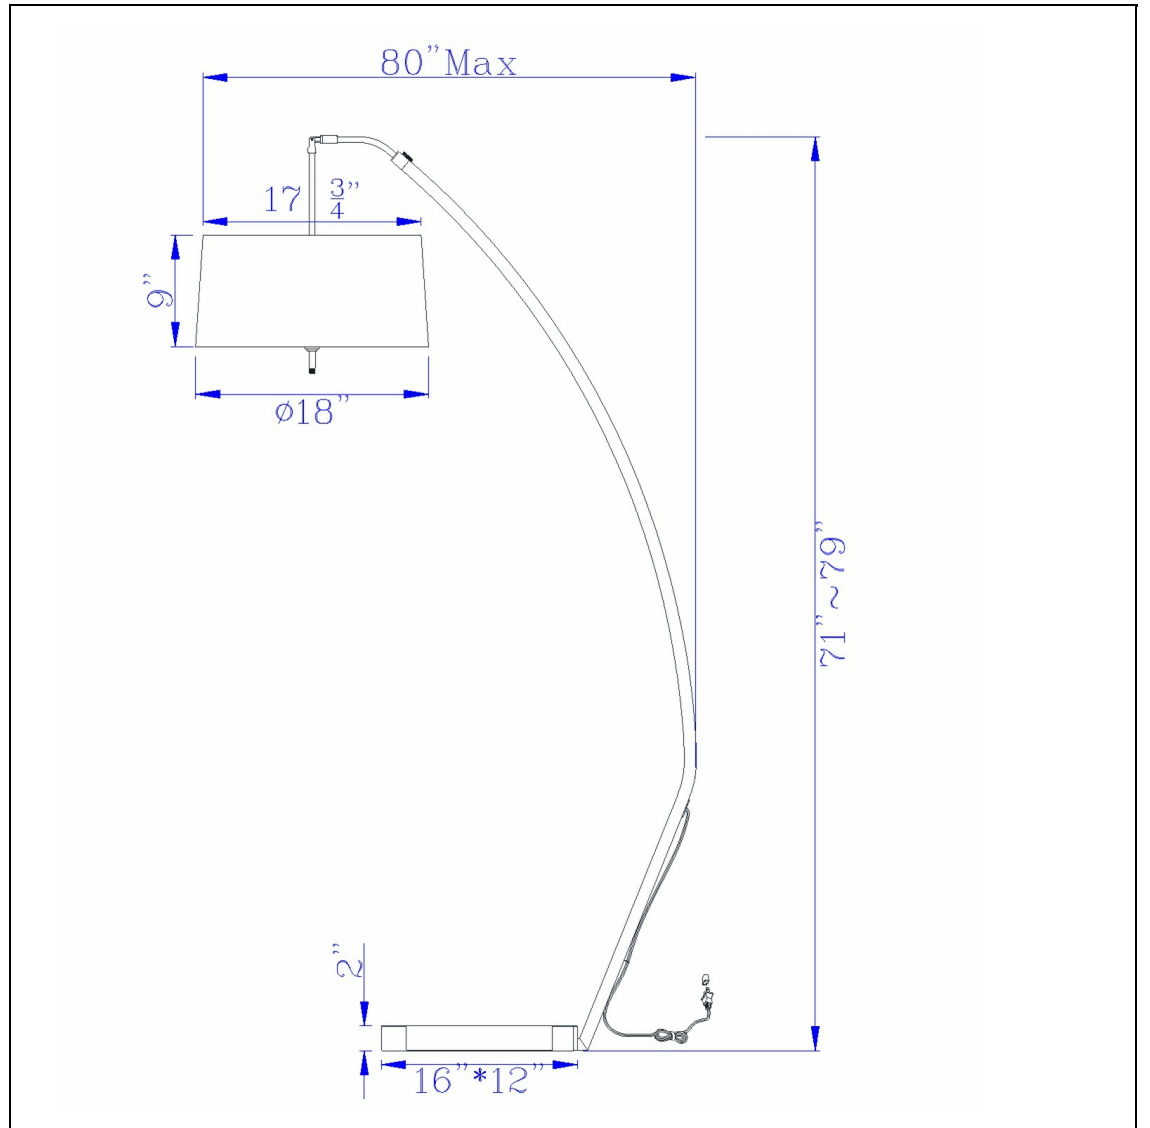

Product No. **BO-2755FL**

Description

60W X 3 Bahamas Adjust Able Metal Arc Floor Lamp With Swivel Hardback Fabric Shade And Marable Base.
Durable Metal Construction
Drum Fabric Hardback Shade Included
Swivel Shade
Matte Finish
On/Off Switch Lamp
79" Height Metal Arc Lamp in Matte Black Finish

Technical Specifications

UPC	020193067284
Wattage	60WX3
CRI	N/A
Lumen	N/A
Switch Type	On/Off
Bulb Base	E26
Number of Lights	3
Color	Matte Black
Base Color	Matte Black

Shade Top1	17.50
Shade Bottom1	19.00
Shade Side	9.00
Carton 1 Dimensions	34.60 x 10.20 x 76.80
Carton 2 Dimensions	19.50 x 4.75 x 76.80
Carton 3 Dimensions	11.00 x 20.50 x 20.47
Package Dimensions	L: 76.80 W: 10.20 H: 34.60