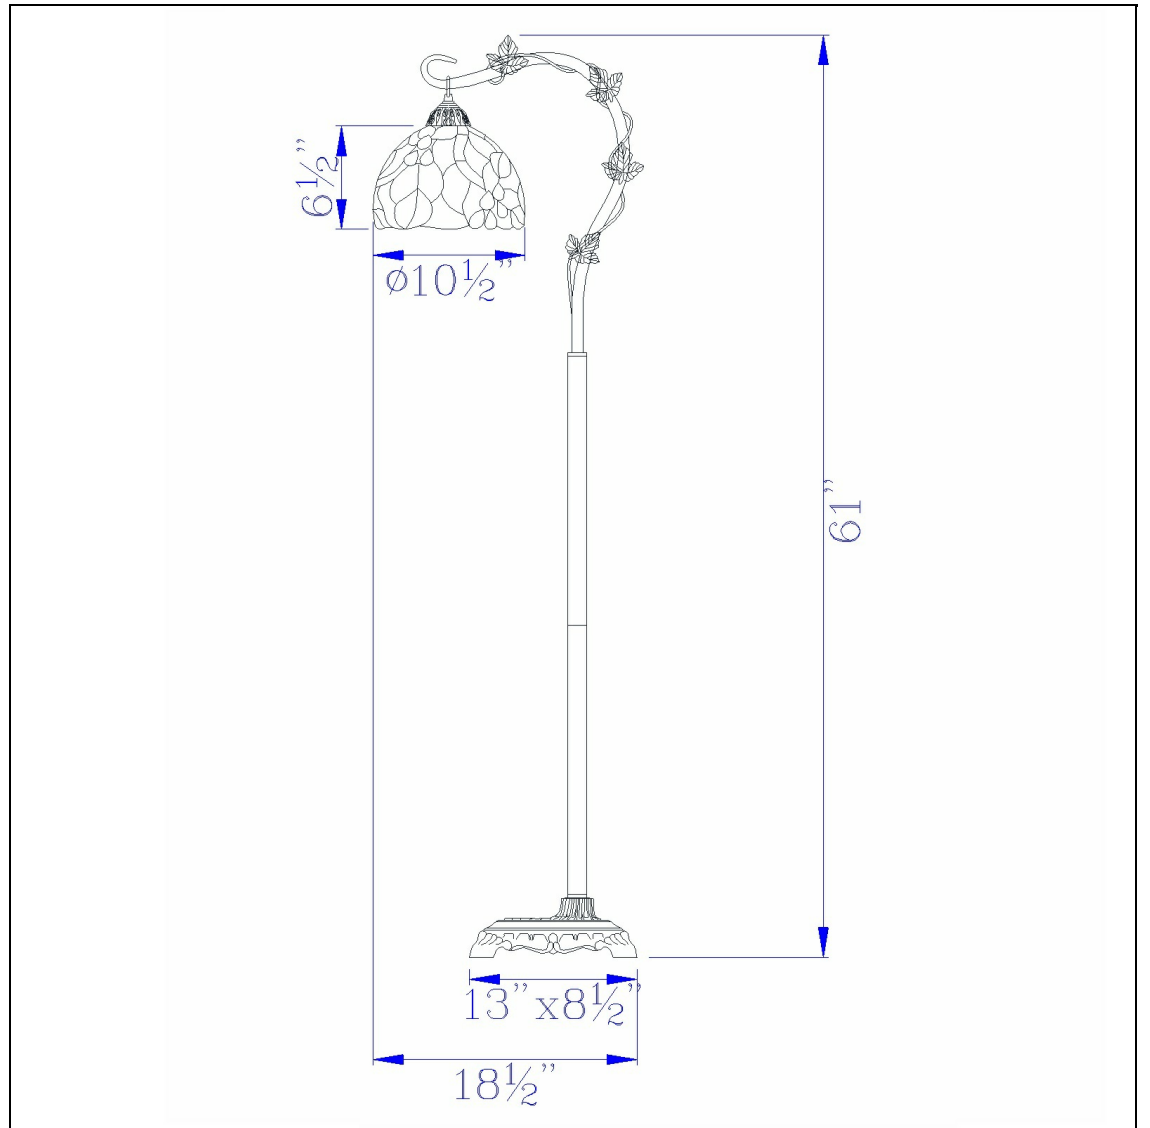

Product No. **BO-2754FL**

Description

60W Cotulla Downbridge Tiffany Metal Floor Lamp  
Durable Metal Construction  
Hand Painted Tiffany Glass Shade  
Ships in One Carton  
Little To No Assembly Required  
On/Off Switch Lamp  
61" Height Metal Tiffany Floor Lamp in Bronze Finish

Technical Specifications

<b>UPC</b>	020193067284	<b>Shade Bottom1</b>	10.50
<b>Wattage</b>	60W	<b>Shade Side</b>	6.50
<b>CRI</b>	N/A	<b>Carton 1 Dimensions</b>	23.30 x 9.00 x 17.00
<b>Lumen</b>	N/A	<b>Carton 2 Dimensions</b>	0.00 x 0.00 x 17.00
<b>Switch Type</b>	On/Off	<b>Package Dimensions</b>	L: 17.00 W: 9.00 H: 23.30
<b>Bulb Base</b>	E26		
<b>Number of Lights</b>	1		
<b>Color</b>	Tiffnay		
<b>Base Color</b>	Dark Bronze		