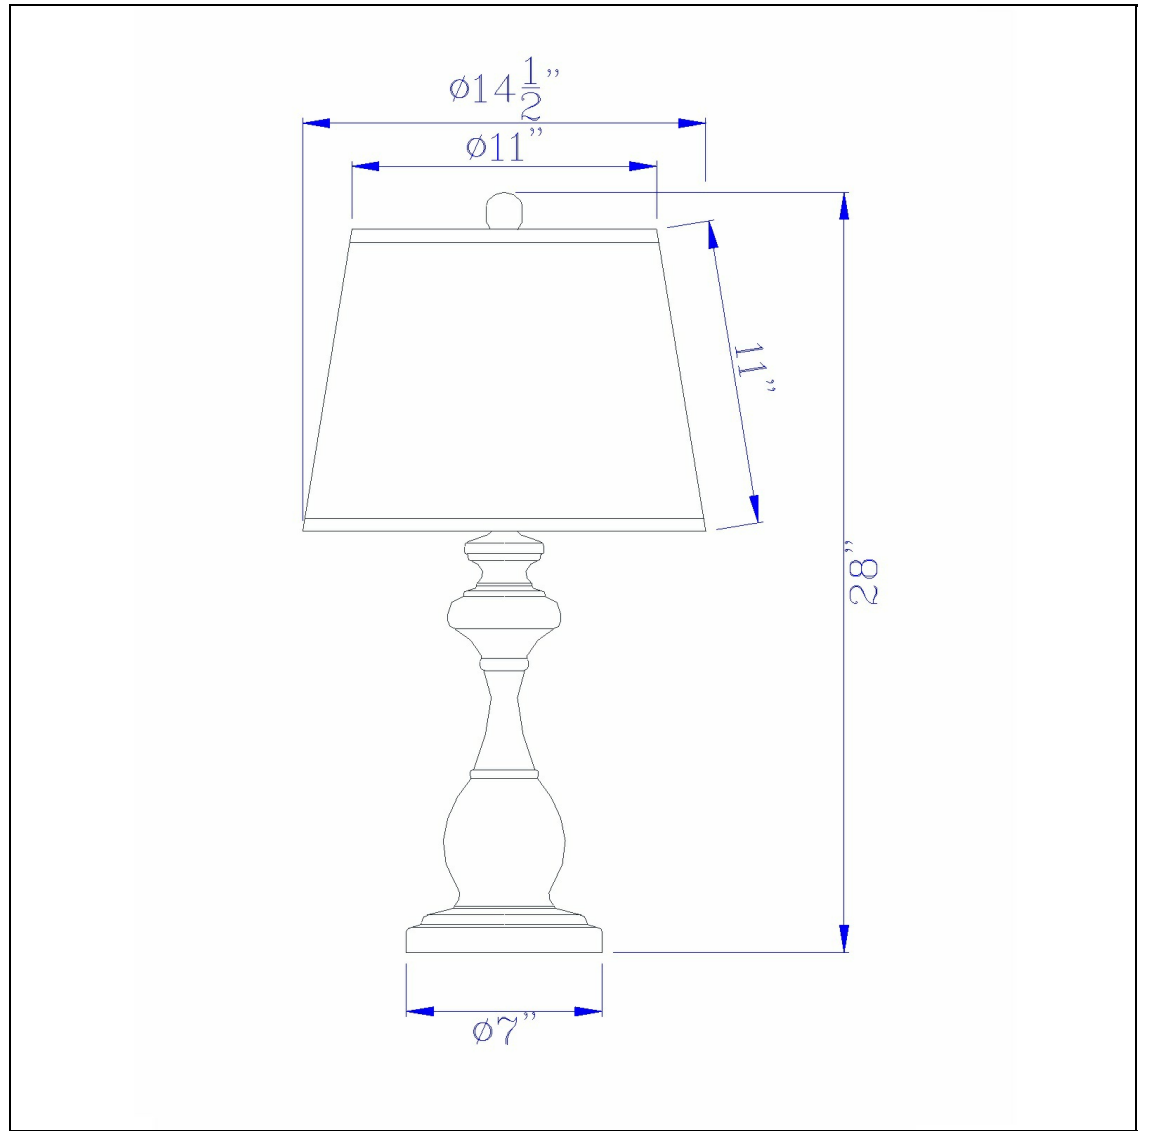

Product No. **BO-2750TB-2**

Description

150W 3 Way Metal Table Lamp With Softback Fabric Shade. Sold And Packed As Pairs  
Durable Metal Construction  
Sold As Pair  
Ships in One Carton  
Softback Fabric Shades Included  
Satin Dark Bronze Finish  
Three Way mechanism  
28" Height Metal Table Lamps in Dark Bronze

Technical Specifications

<b>UPC</b>	020193067284	<b>Shade Top1</b>	11.00
<b>Wattage</b>	150W	<b>Shade Bottom1</b>	14.50
<b>CRI</b>	N/A	<b>Shade Side</b>	11.00
<b>Lumen</b>	N/A	<b>Carton 1 Dimensions</b>	21.00 x 16.00 x 22.50
<b>Switch Type</b>	3-Way	<b>Carton 2 Dimensions</b>	0.00 x 0.00 x 22.50
<b>Bulb Base</b>	E26	<b>Package Dimensions</b>	L: 22.50 W: 16.00 H: 21.00
<b>Number of Lights</b>	2		
<b>Color</b>	Dark Bronze		
<b>Base Color</b>	Dark Bronze		