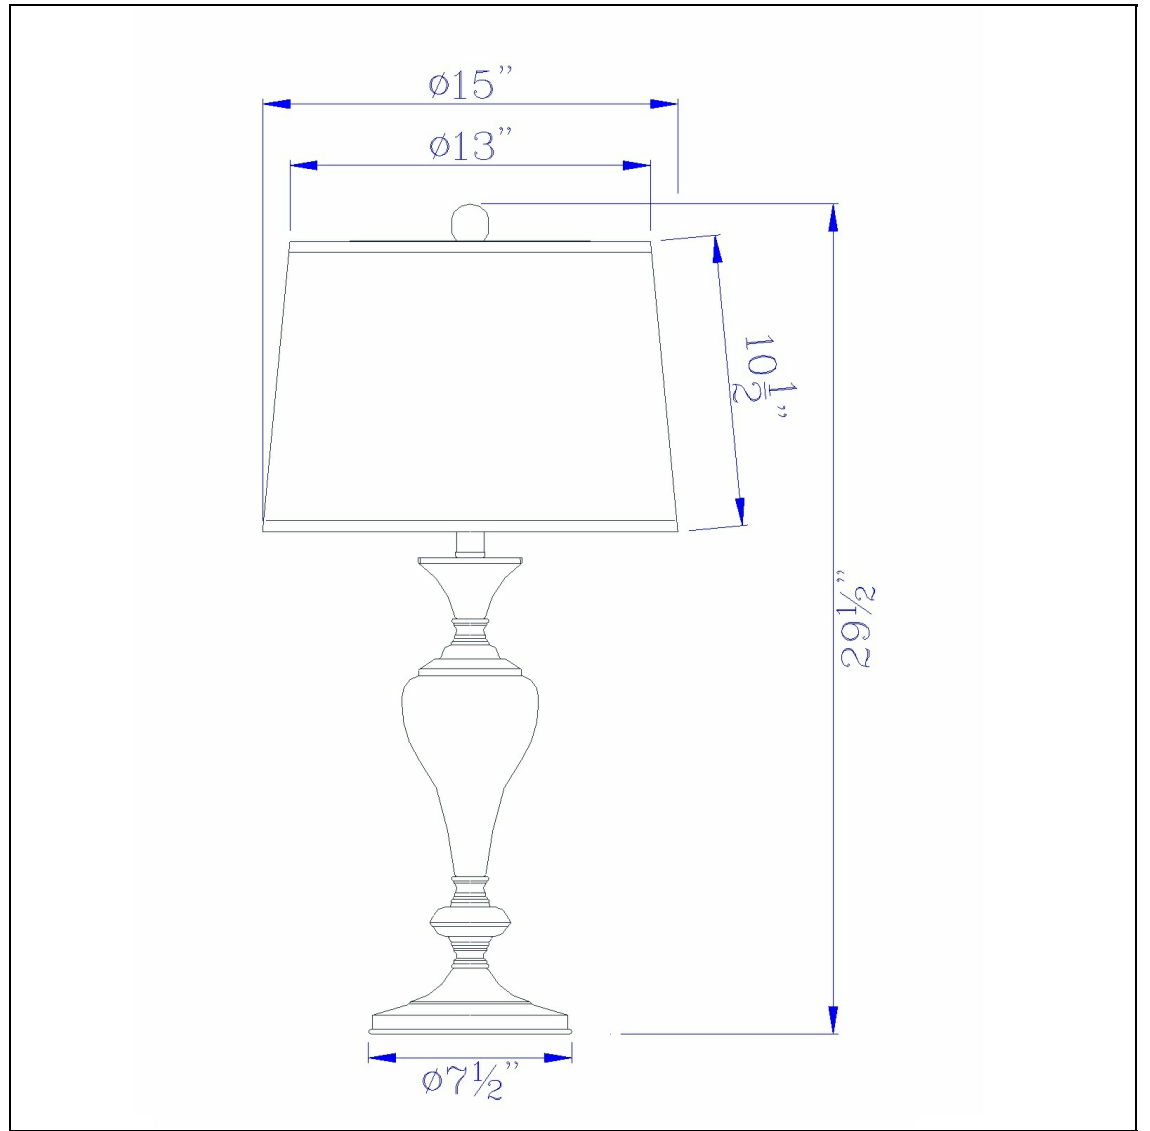

Product No. **BO-2749TB-2**

Description

150W 3 Way Metal Table Lamp With Softback Fabric Shade. Sold And Packed As Pairs  
Durable Metal Construction  
Sold As Pair  
Ships in One Carton  
Softback Fabric Shades Included  
Satin Dark Bronze Finish  
Three Way mechanism  
29.5" Height Metal Table Lamps in Dark Bronze

Technical Specifications

<b>UPC</b>	020193067284	<b>Shade Top1</b>	13.00
<b>Wattage</b>	150W	<b>Shade Bottom1</b>	15.00
<b>CRI</b>	N/A	<b>Shade Side</b>	10.50
<b>Lumen</b>	N/A	<b>Carton 1 Dimensions</b>	21.80 x 16.50 x 20.00
<b>Switch Type</b>	3-Way	<b>Carton 2 Dimensions</b>	0.00 x 0.00 x 20.00
<b>Bulb Base</b>	E26	<b>Package Dimensions</b>	L: 20.00 W: 16.50 H: 21.80
<b>Number of Lights</b>	2		
<b>Color</b>	Dark Bronze		
<b>Base Color</b>	Dark Bronze		