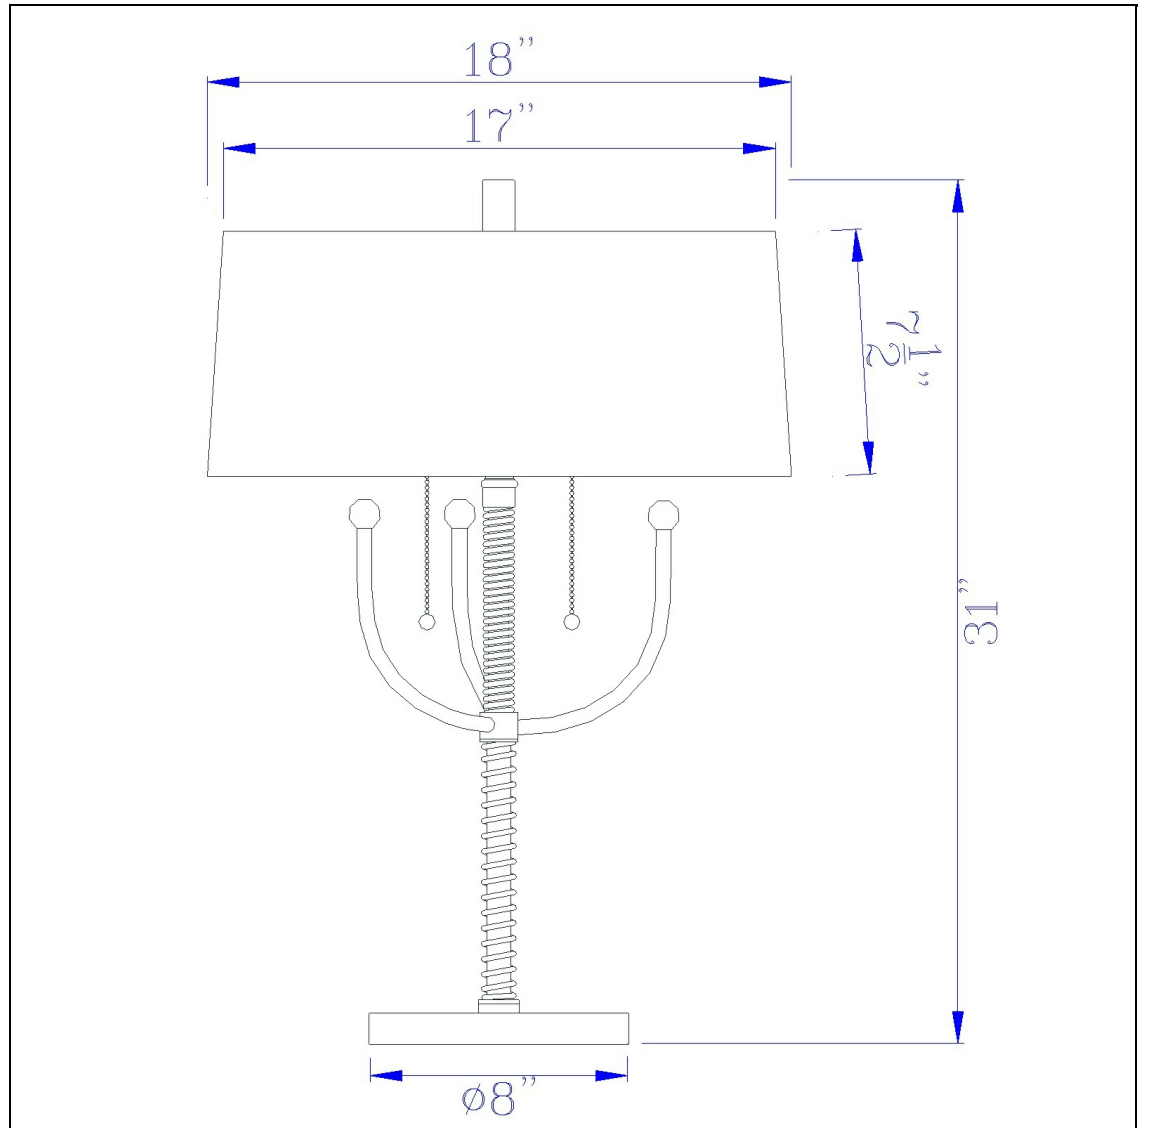

Product No. **BO-2742TB**

Description

60W X 2 Lesinametal Floor Lamp With Linen Shade
Durable Metal Construction
Sleek Table Lamp with Decorative Corkscrew Design
Functional Double Pull Chain
Double Light with On/Off Setting
Ships in One Carton

Technical Specifications

UPC	020193067284	Shade Top1	17.00
Wattage	60WX2	Shade Bottom1	18.00
CRI	N/A	Shade Side	7.50
Lumen	N/A	Carton 1 Dimensions	10.50 x 19.50 x 19.50
Switch Type	On/Off	Carton 2 Dimensions	0.00 x 0.00 x 19.50
Bulb Base	A19	Package Dimensions	L: 19.50 W: 19.50 H: 10.50
Number of Lights	2		
Color	Chrome		
Base Color	Chrome		