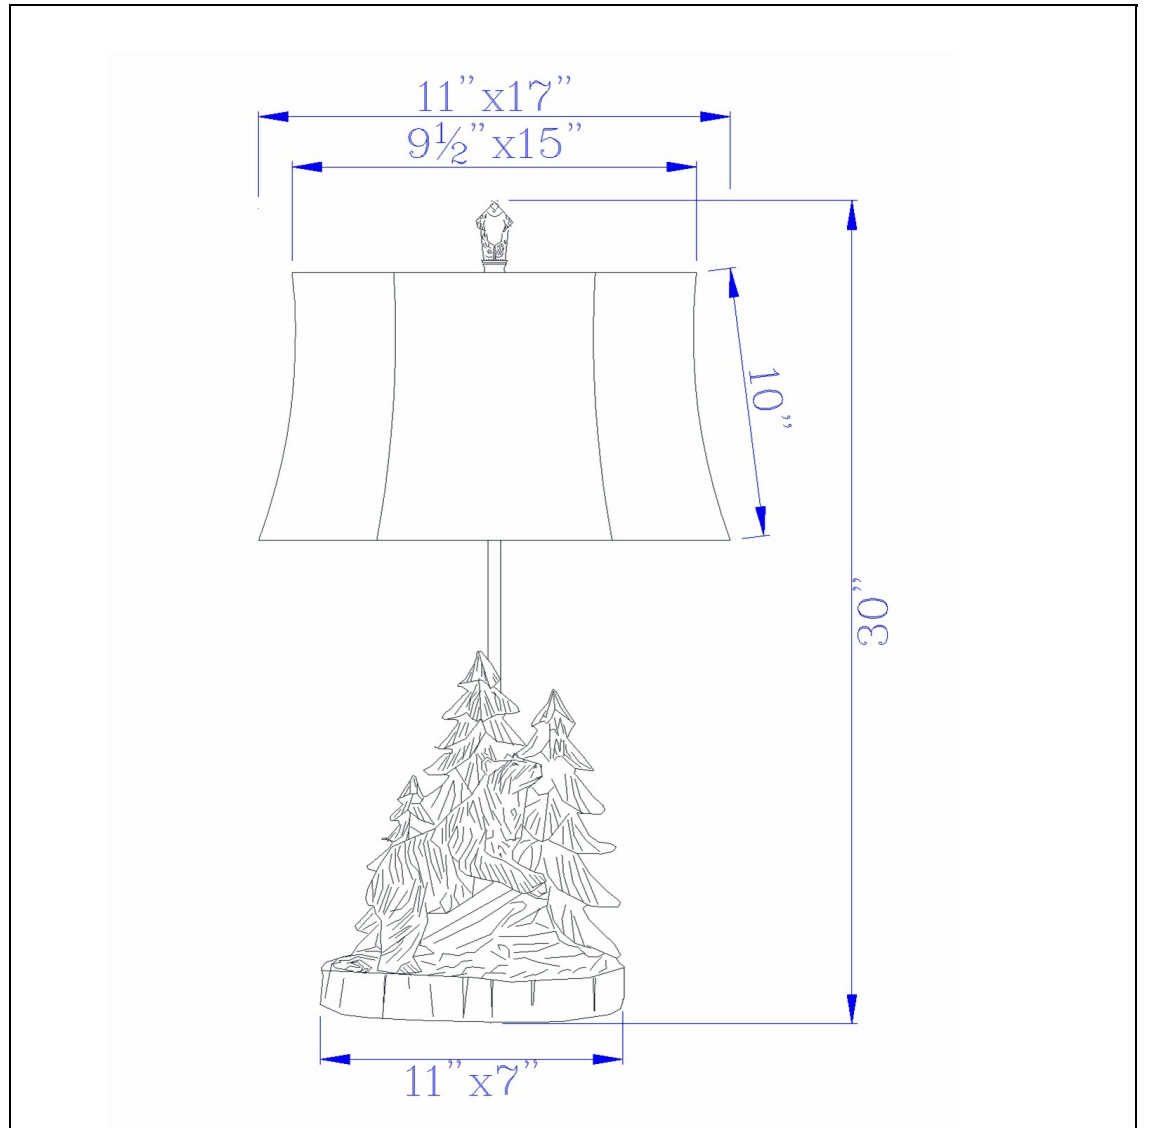

Product No. **BO-2733TB**

Description

150W 3 Way Forest Resin Table Lamp With Leatherette Shade
Durable Resin Construction
Features Nature Inspired Bear Lamp Design
Includes One Warm TOne Leatherette Shade
Three way light setting
Ships in One Carton
Ships in One Carton

Technical Specifications

UPC	020193067284	Shade Top1	9.50
Wattage	150W	Shade Top2	15.00
CRI	N/A	Shade Bottom1	11.00
Lumen	N/A	Shade Bottom2	17.50
Switch Type	3-Way	Shade Side	10.00
Bulb Base	A19	Carton 1 Dimensions	25.50 x 12.30 x 18.50
Number of Lights	1	Carton 2 Dimensions	0.00 x 0.00 x 18.50
Color	Antique Bronze	Package Dimensions	L: 18.50 W: 12.30 H: 25.50
Base Color	Antique Bronze		