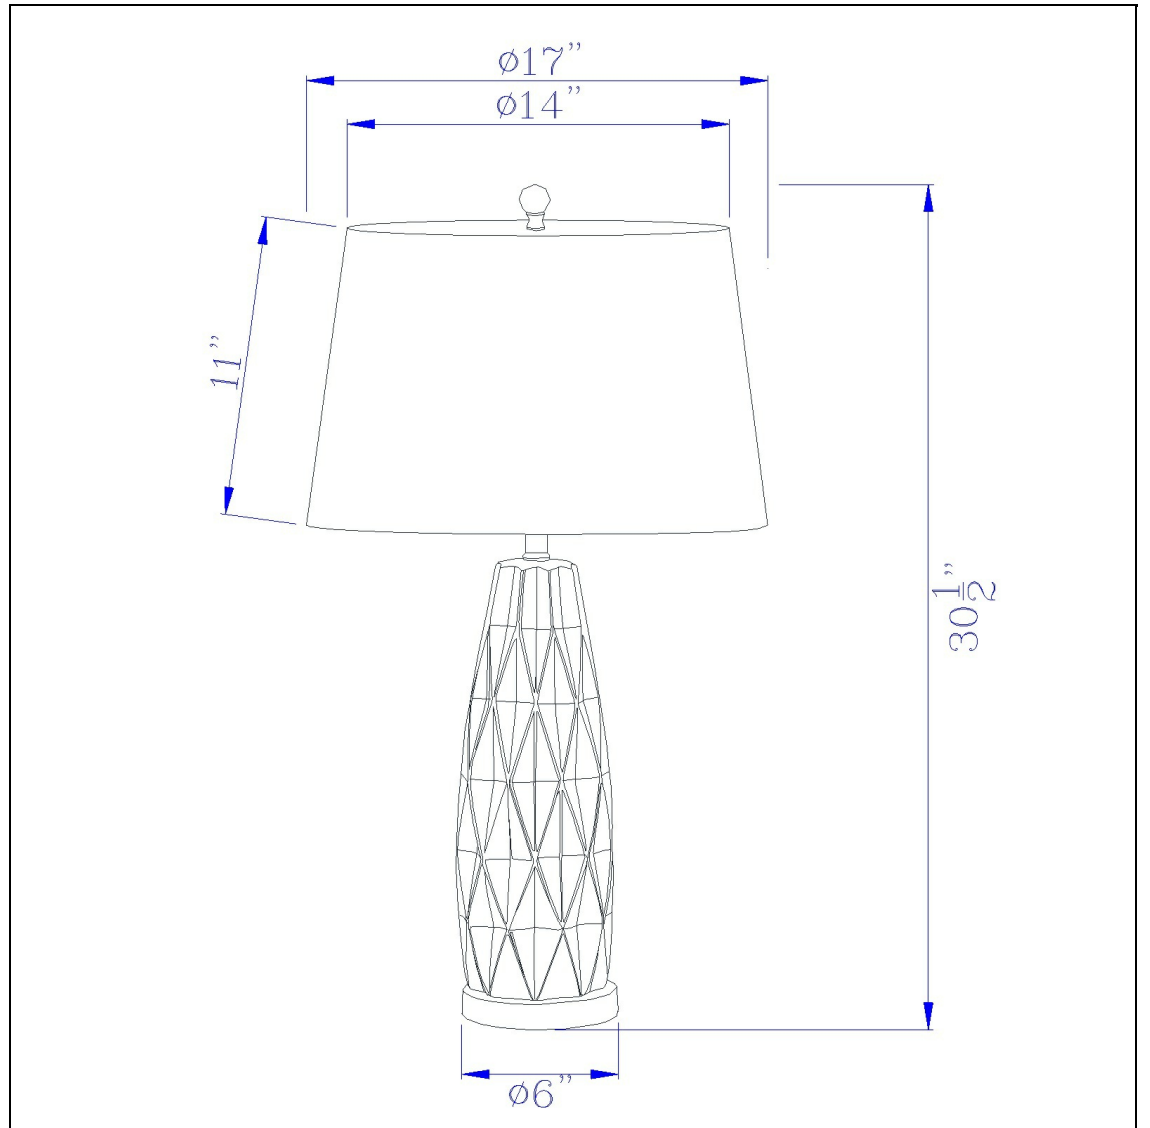

Product No. **BO-2720TB-2**

Description

150W 3 Way Marfa Ceramic Table Lamp  
(Sold And Priced As Pairs)  
Durable Ceramic Construction  
Lamps are sold as pair  
Includes Two Hardback Fabric Shades  
Three way light setting  
Ships in One Carton

Technical Specifications

<b>UPC</b>	020193067284	<b>Shade Top1</b>	14.00
<b>Wattage</b>	150W	<b>Shade Bottom1</b>	17.00
<b>Switch Type</b>	3-Way	<b>Shade Side</b>	11.00
<b>Bulb Base</b>	A19	<b>Carton 1 Dimensions</b>	20.30 x 17.50 x 17.50
<b>Number of Lights</b>	1	<b>Carton 2 Dimensions</b>	0.00 x 0.00 x 17.50
<b>Color</b>	Rose Gold	<b>Package Dimensions</b>	L: 17.50 W: 17.50 H: 20.30
<b>Base Color</b>	Rose Gold		