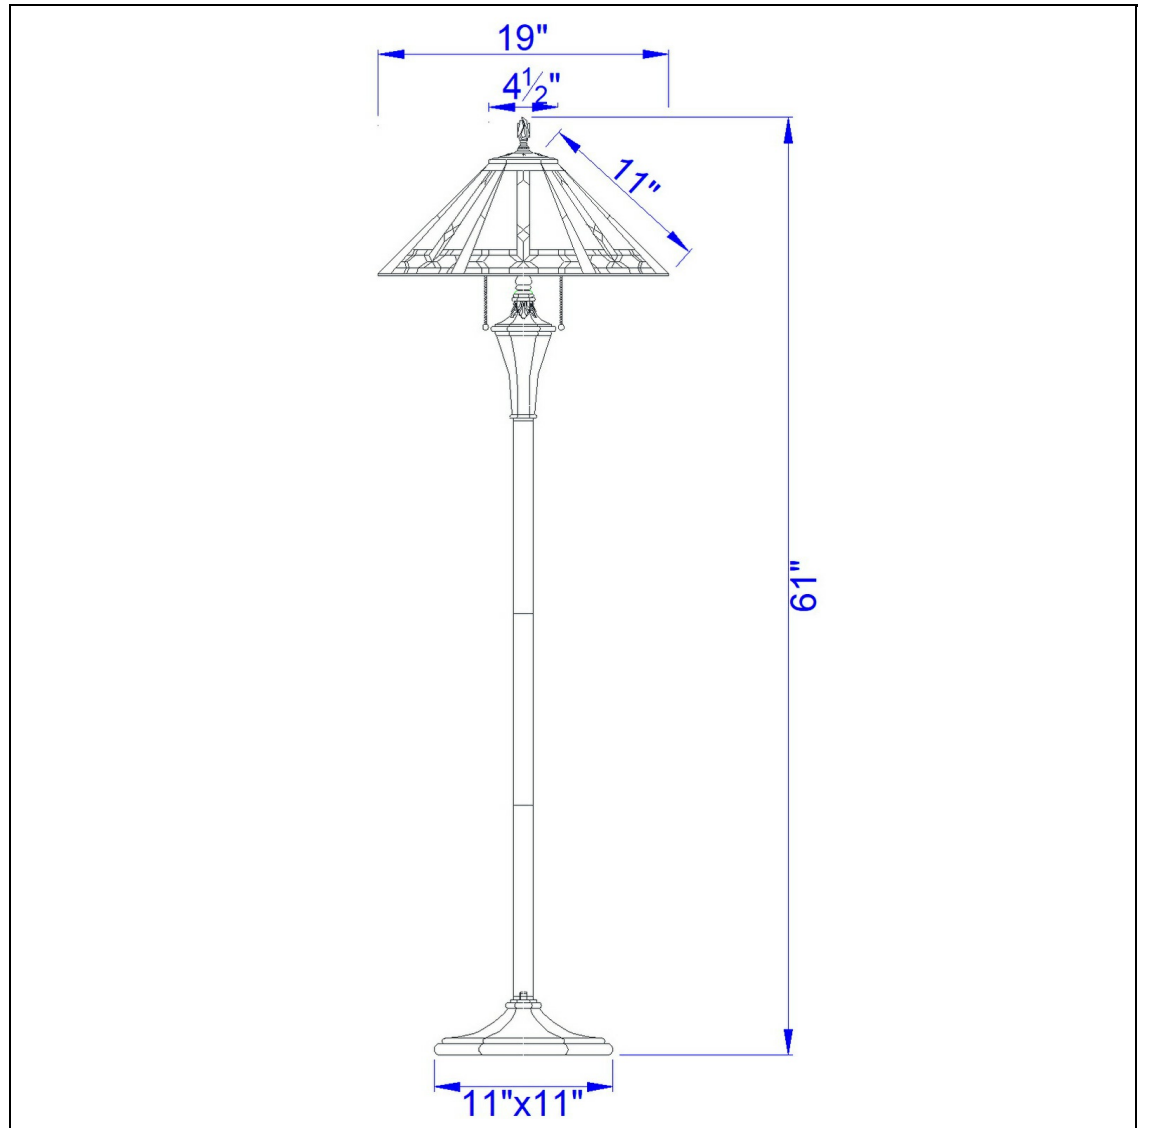

Product No. **BO-2717FL**

Description

60W X 2 Tiffany Floor Lamp
Durable Resin Construction
Features a Functional Double Pull Chain
Includes a Colorful Stained Glass Tiffany Shade
Double Light with On/Off Setting
Ships in One Carton
Total glass count: 282 pcs

Technical Specifications

UPC	020193067284	Shade Top1	4.50
Wattage	60WX2	Shade Bottom1	19.00
CRI	N/A	Shade Side	8.50
Lumen	N/A	Carton 1 Dimensions	22.80 x 12.30 x 20.00
Switch Type	On/Off	Carton 2 Dimensions	0.00 x 0.00 x 20.00
Bulb Base	A19	Package Dimensions	L: 20.00 W: 12.30 H: 22.80
Number of Lights	2		
Color	Tiffany		
Base Color	Tiffany		