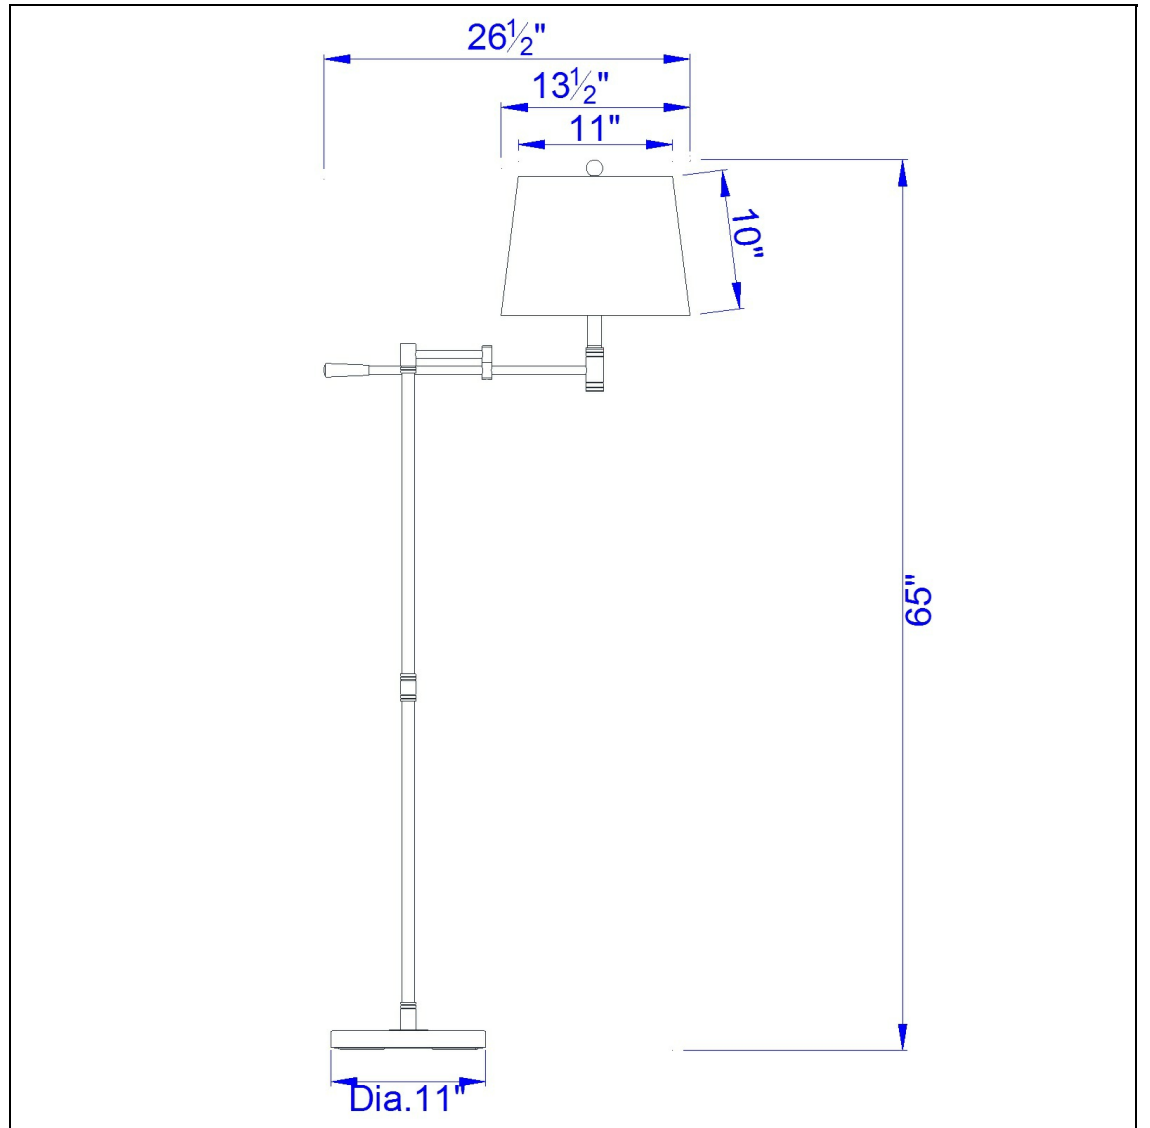

Product No. **BO-2715FL**

Description

100W Monticello Metal Swing Arm Floor Lamp With Burlap Shade
Durable Metal Construction
Fully functional swing arm
Round hardback burlap shade included
Ships in one carton
Little to no assembly required
65" Height Floor Lamp in Oil Rubbed Bronze

Technical Specifications

UPC	020193067284	Shade Top1	11.00
Wattage	100W	Shade Bottom1	13.50
CRI	N/A	Shade Side	10.00
Lumen	N/A	Carton 1 Dimensions	13.80 x 15.30 x 24.30
Switch Type	On/Off	Carton 2 Dimensions	0.00 x 0.00 x 24.30
Bulb Base	E26	Package Dimensions	L: 24.30 W: 15.30 H: 13.80
Number of Lights	1		
Color	Oil Rubbed Bronze		
Base Color	Oil Rubbed Bronze		