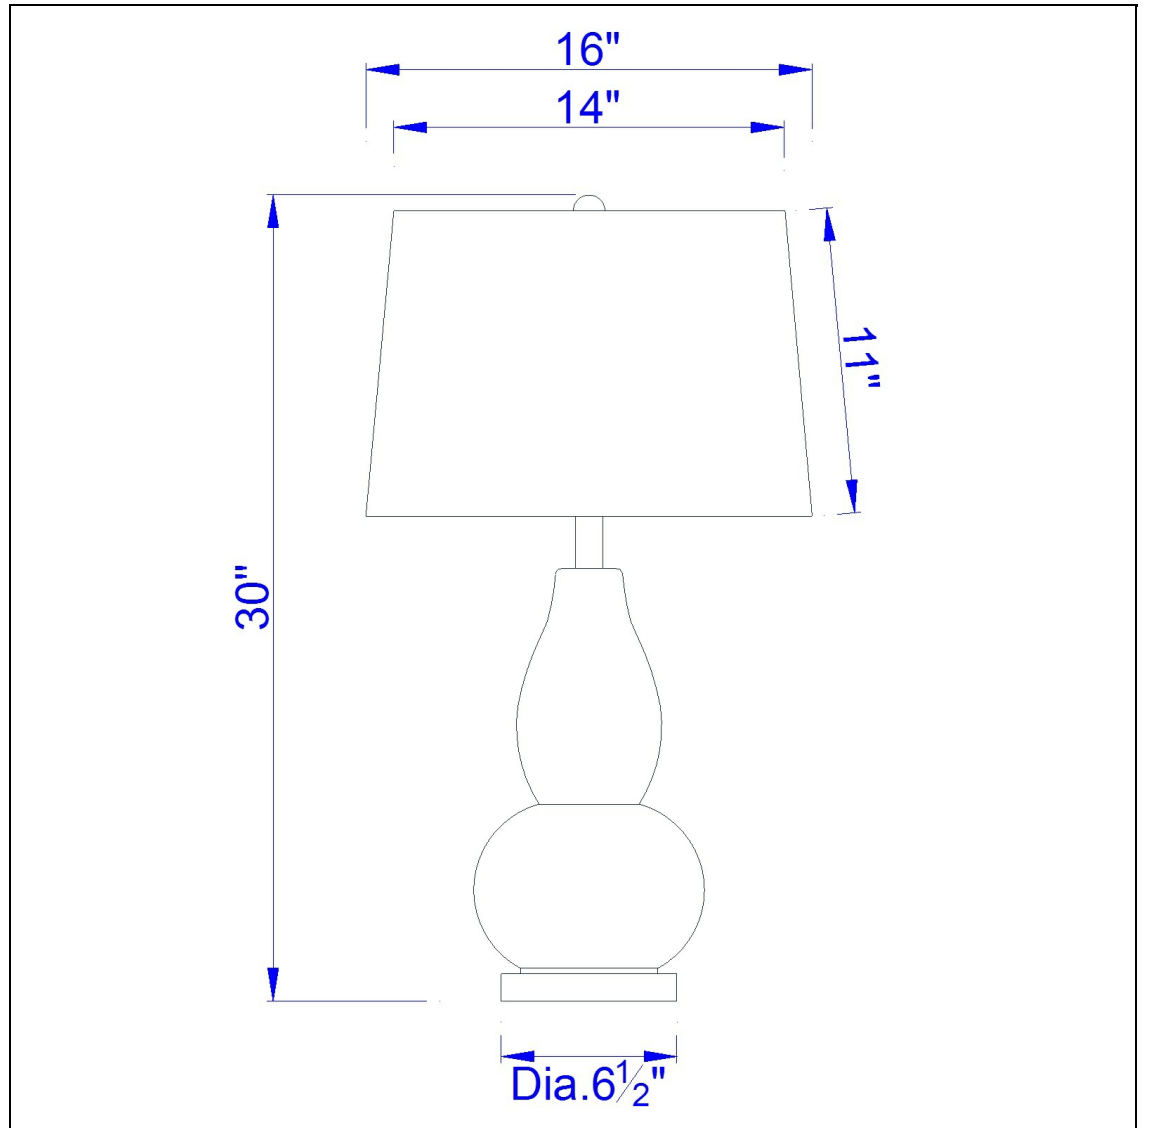

Product No. **BO-2705TB-2**

Description

150W 3 Way Jolietglass Table Lamp (Sold And Priced As Pairs)
Durable Glass Construction
Lamps are sold as pair
Includes Two Hardback Fabric Shades
Three way light setting
Ships in One Carton

Technical Specifications

UPC	020193067284	Shade Top1	14.00
Wattage	150W	Shade Bottom1	16.00
Switch Type	3-Way	Shade Side	11.00
Bulb Base	A19	Carton 1 Dimensions	23.00 x 17.00 x 17.00
Number of Lights	1	Carton 2 Dimensions	0.00 x 0.00 x 17.00
Color	Glass	Package Dimensions	L: 17.00 W: 17.00 H: 23.00
Base Color	Glass		