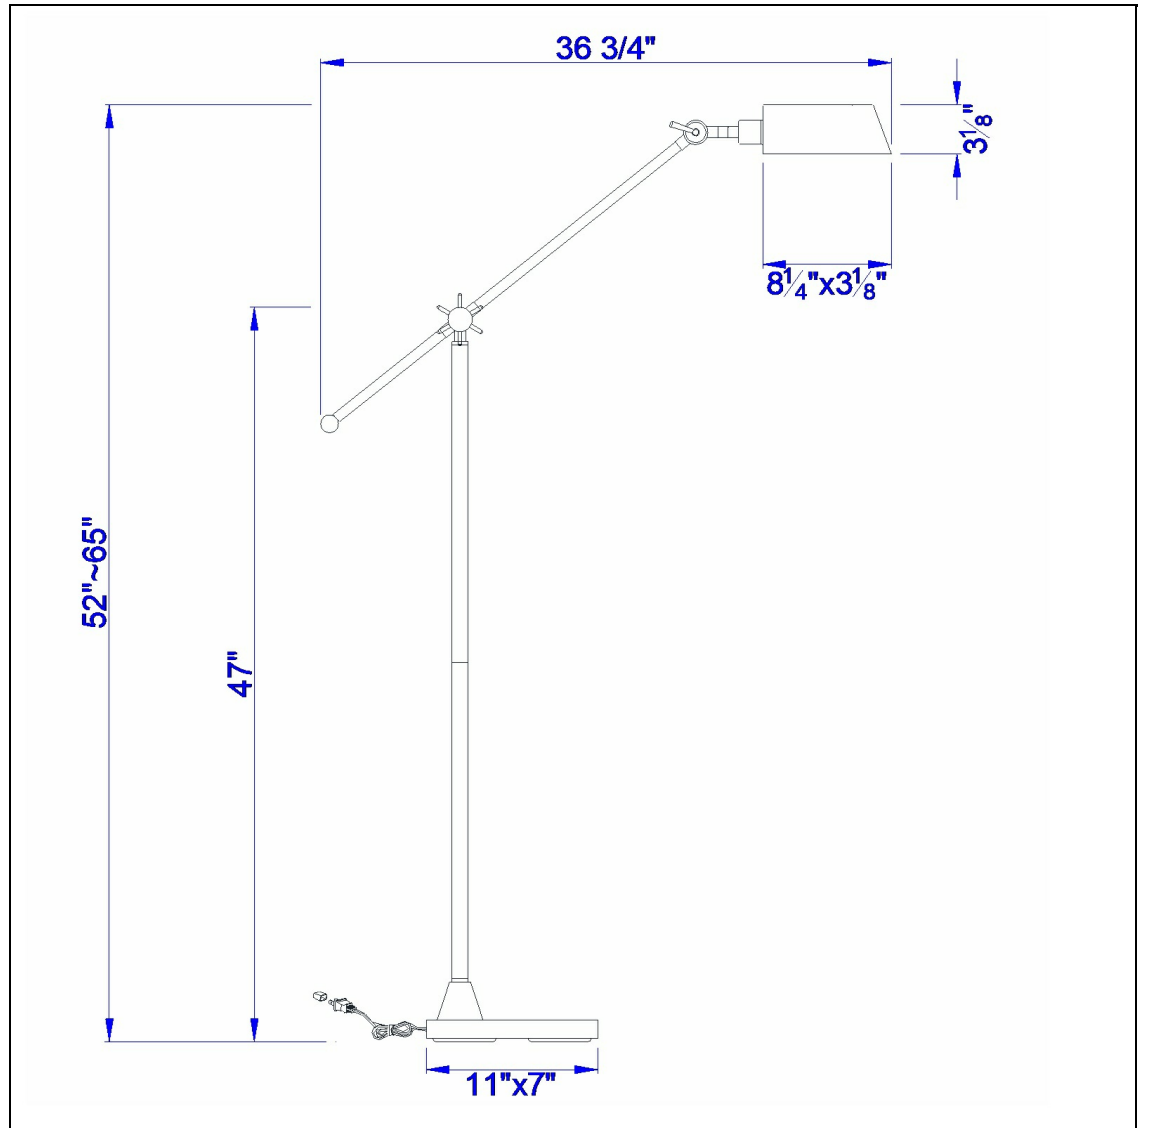

Product No. **BO-2694FL-DB**

Description

7W, 450 Lumen, 3000K LED Adjust Able
Metal Floor Lamp With Metal Shade
Durable Metal Construction
Adjustable height pharmacy lamp
Adjustable head
Ships in one carton
Little to no assembly required
62" Height Metal Floor Lamp in Dark Bronze

Technical Specifications

UPC	020193067284
Wattage	LED 7W
CRI	80
Lumen	450
Switch Type	On/Off
Bulb Base	LED
Number of Lights	LED
Color	Dark Bronze
Base Color	Dark Bronze

Carton 1 Dimensions	26.30 x 5.50 x 16.30
Carton 2 Dimensions	0.00 x 0.00 x 16.30
Package Dimensions	L: 16.30 W: 5.50 H: 26.30