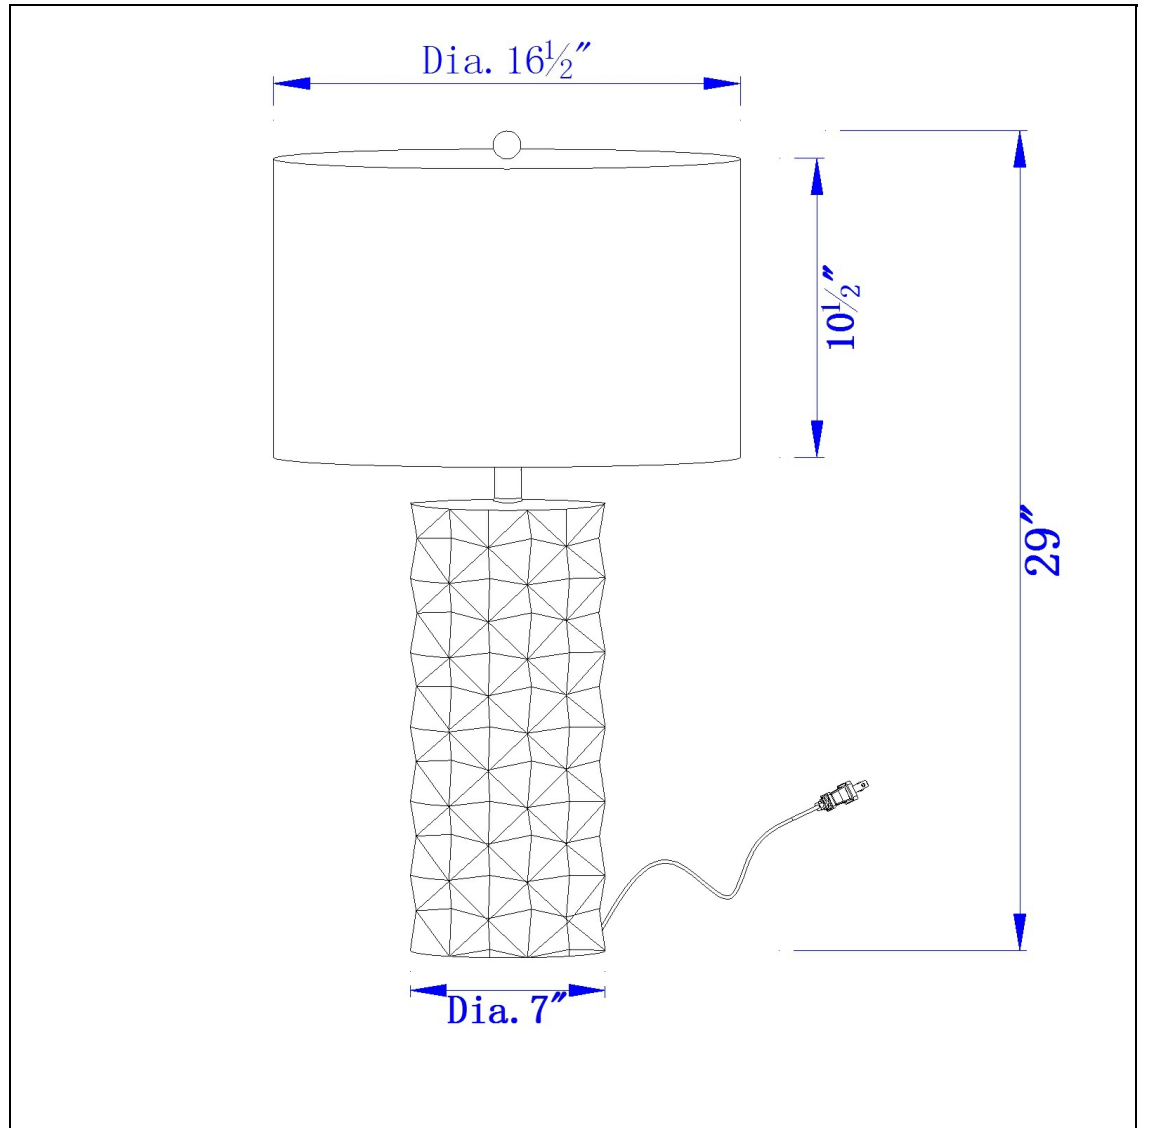

Product No. **BO-2679TB-2**

Description

150W Higley Ceramic Table Lamp  
Durable ceramic construction  
Concave gold diamond base  
Texturized black fabric drum shades  
Ships in one carton  
Crystal ball finial  
28.5" Height Ceramic Table Lamp in Gold

Technical Specifications

<b>UPC</b>	020193067284	<b>Shade Top1</b>	16.50
<b>Wattage</b>	150W	<b>Shade Bottom1</b>	16.50
<b>Switch Type</b>	3-Way	<b>Shade Side</b>	10.50
<b>Bulb Base</b>	E26	<b>Carton 1 Dimensions</b>	25.50 x 18.30 x 18.30
<b>Number of Lights</b>	1	<b>Carton 2 Dimensions</b>	0.00 x 0.00 x 18.30
<b>Color</b>	Gold	<b>Package Dimensions</b>	L: 18.30 W: 18.30 H: 25.50