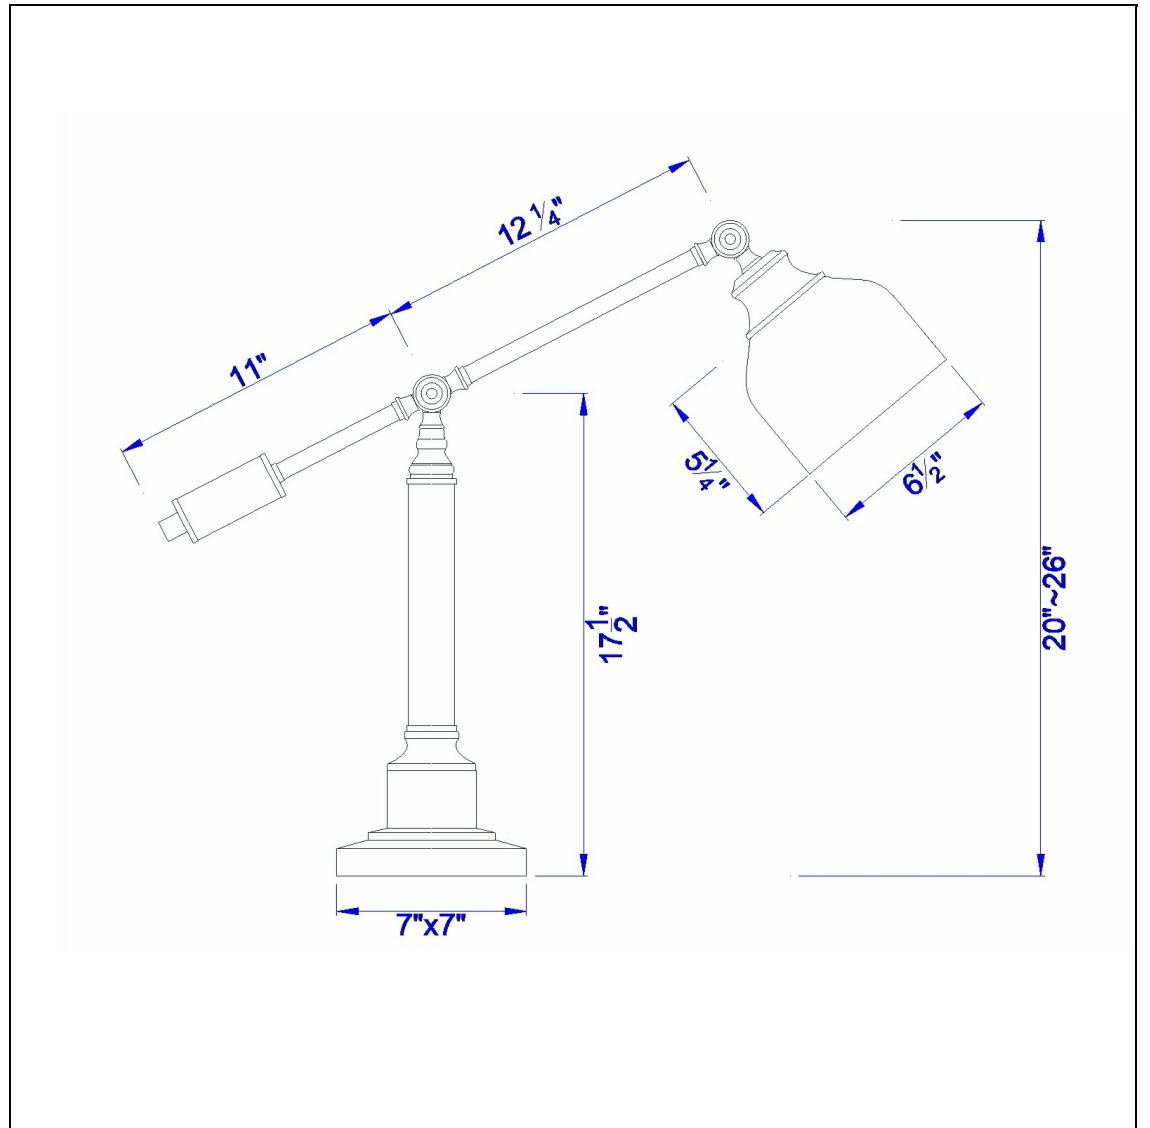

Product No. **BO-2602TB**

Description

60W Metal Desk Lamp W/Gls Shd  
Durable metal construction  
Ships in one carton  
Little to no assembly required  
6 foot power cord  
6 foot power cord  
24.5" Height Metal Desk Lamp in Dark Bronze

Technical Specifications

<b>UPC</b>	020193067284	<b>Shade Top1</b>	6.50
<b>Wattage</b>	60W	<b>Shade Bottom1</b>	6.50
<b>CRI</b>	N/A	<b>Shade Side</b>	6.25
<b>Lumen</b>	N/A	<b>Carton 1 Dimensions</b>	9.00 x 16.30 x 9.00
<b>Switch Type</b>	On/Off	<b>Carton 2 Dimensions</b>	0.00 x 0.00 x 9.00
<b>Bulb Base</b>	E26	<b>Package Dimensions</b>	L: 9.00 W: 16.30 H: 9.00
<b>Number of Lights</b>	1		
<b>Color</b>	Dark Bronze		
<b>Base Color</b>	Dark Bronze		