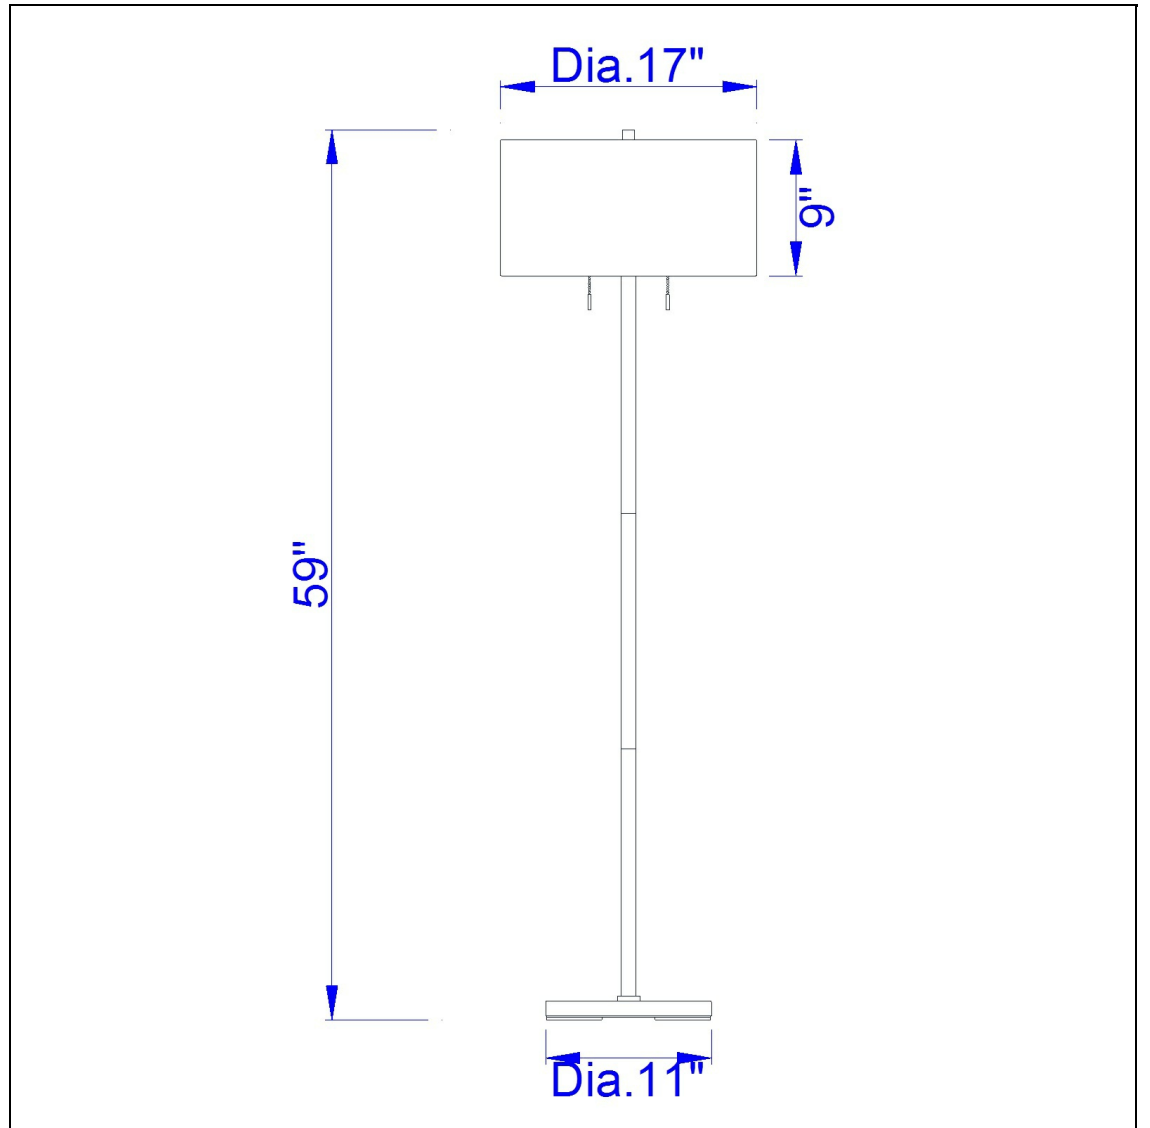

Product No. **BO-2450FL-BS**

Description

60W X 2 Calais Metal Floor Lamp
Durable metal construction
Double bulb socket
Pull chain switch
Spider type shade
6 Foot cord
Ships in one carton
Ships in one carton
59" Height Metal Floor Lamp in Brushed Steel Finish

Technical Specifications

UPC	020193067284	Shade Top1	17.00
Wattage	60WX2	Shade Side	9.00
CRI	N/A	Carton 1 Dimensions	16.30 x 18.50 x 18.50
Lumen	N/A	Carton 2 Dimensions	0.00 x 0.00 x 18.50
Switch Type	On/Off	Package Dimensions	L: 18.50 W: 18.50 H: 16.30
Bulb Base	E26		
Number of Lights	2		
Color	Brushed Steel		
Base Color	Brushed Steel		