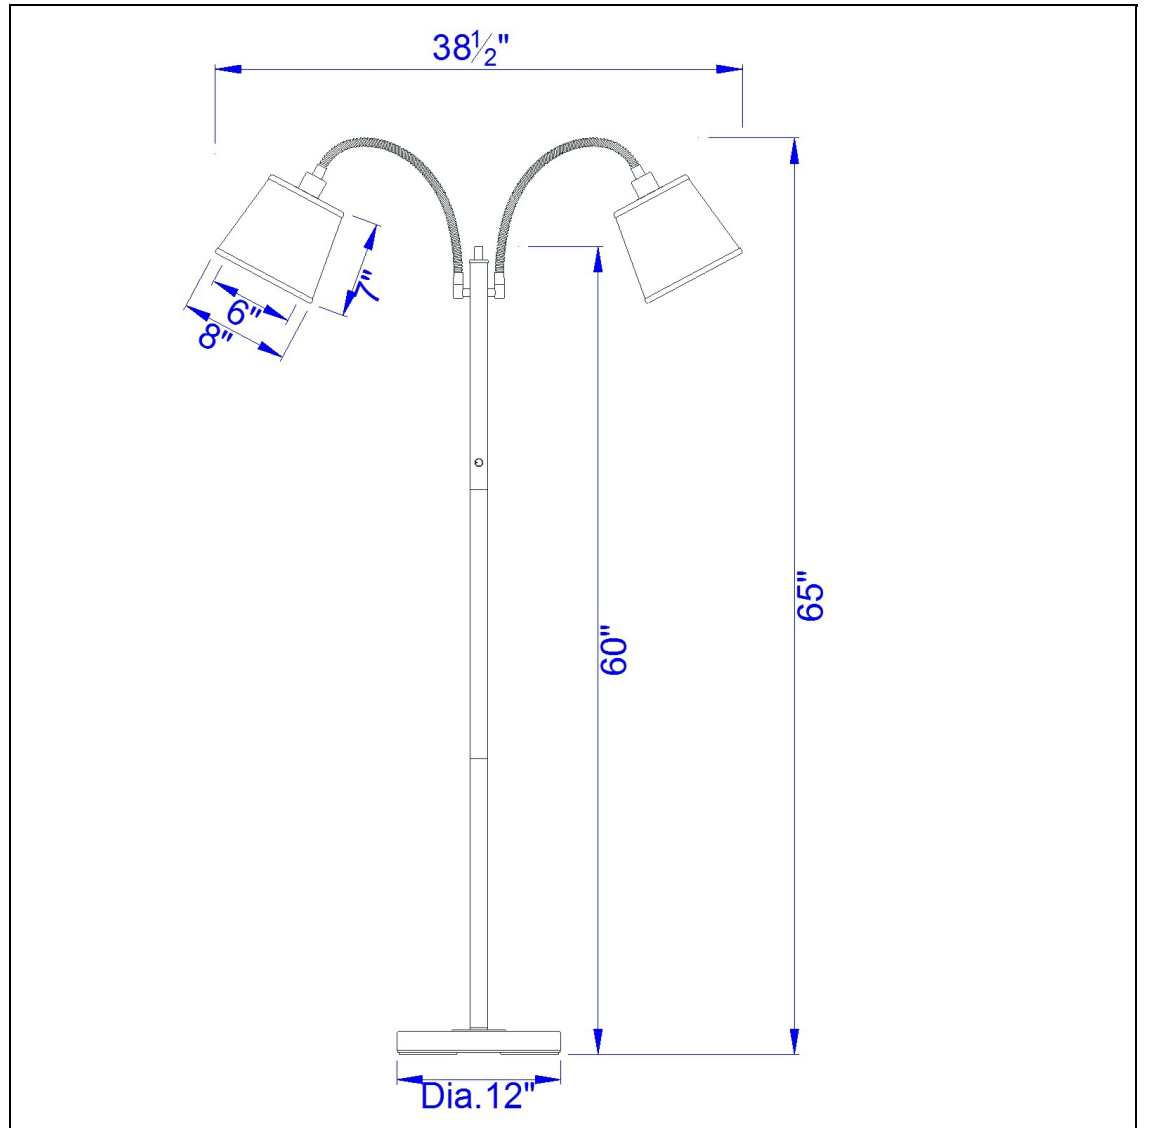

Product No. **BO-2444FL-DB**

Description

40W X 2 Gail Metal Lp W/Goose Neck
Durable metal construction
Fully functional double gooseneck
Uno style shades
Switch on pole of lamp
6 Foot cord
Ships in one carton
Ships in one carton
65" Height Metal Floor Lamp in Dark Bronze

Technical Specifications

UPC	020193067284	Shade Top1	6.00
Wattage	40WX2	Shade Bottom1	8.00
CRI	N/A	Shade Side	7.00
Lumen	N/A	Carton 1 Dimensions	25.00 x 8.80 x 15.50
Switch Type	3-Way	Carton 2 Dimensions	0.00 x 0.00 x 15.50
Bulb Base	E26	Package Dimensions	L: 15.50 W: 8.80 H: 25.00
Number of Lights	2		
Color	Dark Bronze		
Base Color	Dark Bronze		