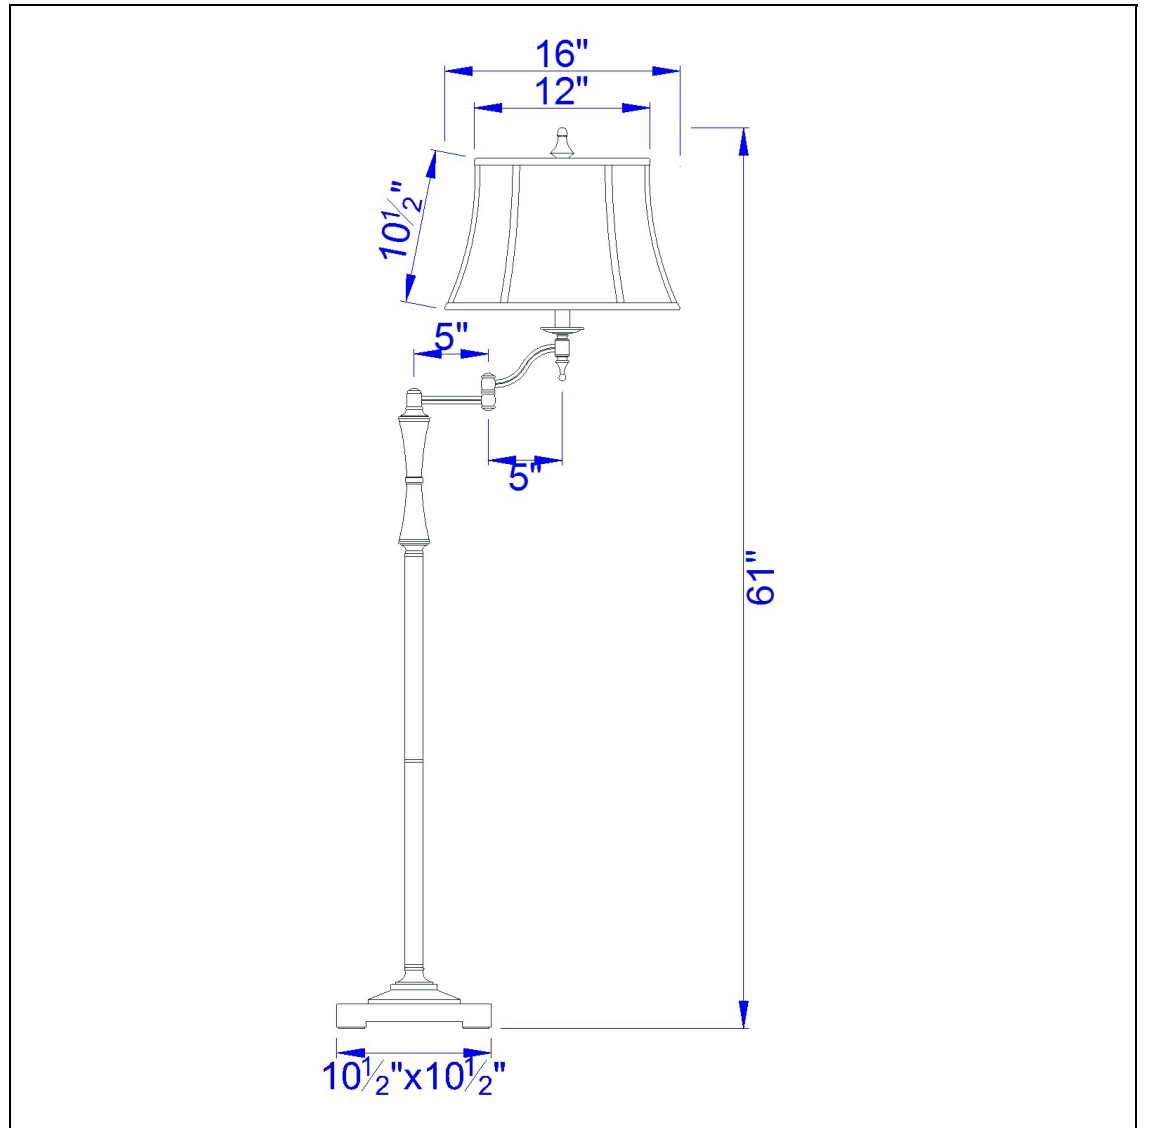

Product No. **BO-2443SWFL**

Description

150W 3 Way Madison Swing Arm Fl Lp
Durable metal construction
Three way bulb for optimal control of light
Includes fabric spyder type shade
Fully functional swing arm
6 Foot cord
Ships in one carton
Ships in one carton
61" Height Metal Floor Lamp in Oil Rubbed Bronze

Technical Specifications

UPC	020193067284	Shade Top1	12.00
Wattage	150W	Shade Bottom1	16.00
CRI	N/A	Shade Side	10.50
Lumen	N/A	Carton 1 Dimensions	17.50 x 17.50 x 17.50
Switch Type	3-Way	Carton 2 Dimensions	0.00 x 0.00 x 17.50
Bulb Base	E26	Package Dimensions	L: 17.50 W: 17.50 H: 17.50
Number of Lights	1		
Color	Oil Rubbed Bronze		
Base Color	Oil Rubbed Bronze		