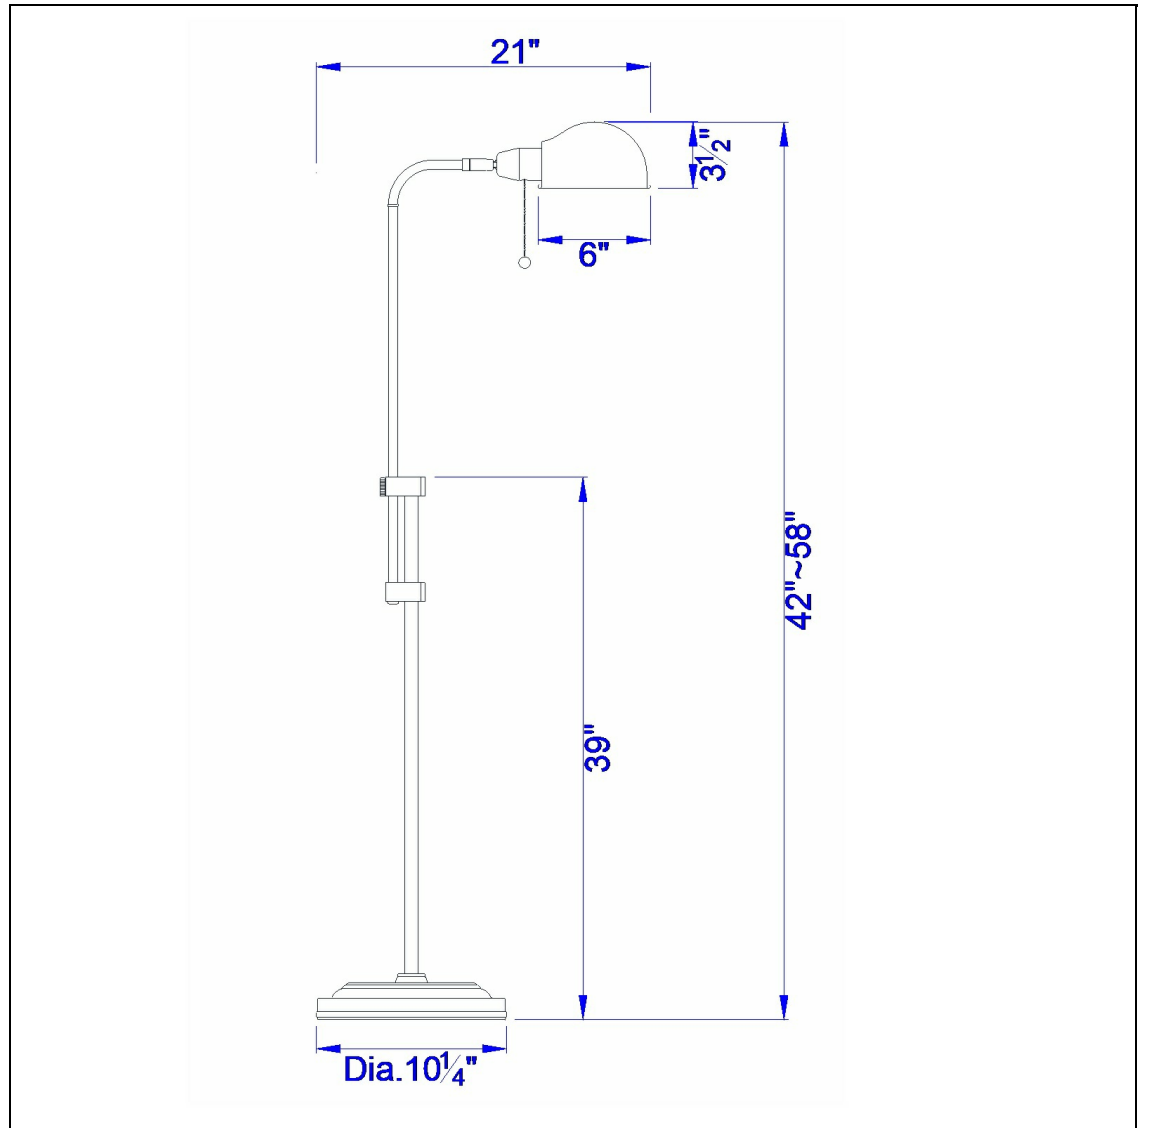

Product No. **BO-2441FL-ORB**

Description

60W Croby Pharmacy Floor Lamp
Durable metal construction
Adjustable height
Pull chain switch
Adjustable head
6 Foot cord
Ships in one carton
Ships in one carton
58" Height Metal Floor Lamp in Oil Rubbed Bronze

Technical Specifications

UPC	020193067284	Shade Top1	5.98
Wattage	60W	Shade Bottom1	5.98
CRI	N/A	Shade Side	3.54
Lumen	N/A	Carton 1 Dimensions	28.50 x 7.30 x 13.00
Switch Type	On/Off	Carton 2 Dimensions	0.00 x 0.00 x 13.00
Bulb Base	E26	Package Dimensions	L: 13.00 W: 7.30 H: 28.50
Number of Lights	1		
Color	Dark Bronze		
Base Color	Dark Bronze		